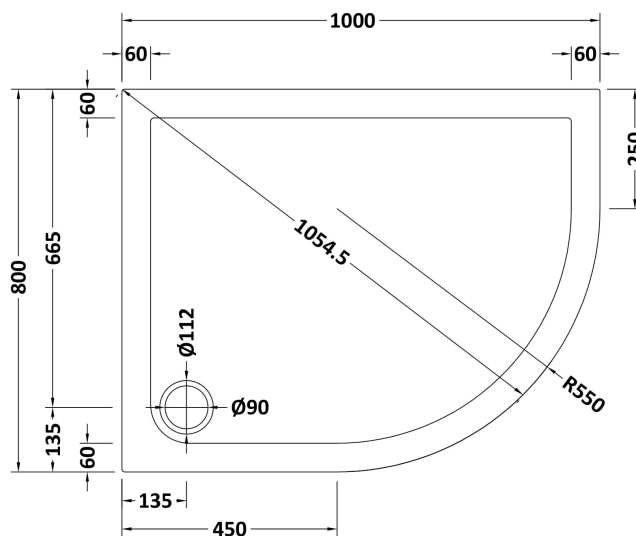

Sales Code: TR71109

Description: Offset Tray Rh 1000 X 800

Product Dimensions

Length (mm):	1000
Width (mm):	800
Height (mm):	40
Nett Weight (kg):	24.9

Packaging Dimensions

Length (mm):	1040
Width (mm):	840
Height (mm):	85
Gross Weight (kg):	25.2

Packaging Data

Box Colour:	Shrinkwrap & Polystyrene
Box Qty:	1
Label Size:	100 x 50
Label Colour:	White Label
Label Qty:	2

Outer Box Dimensions (If Applicable)

Length (mm):	
Width (mm):	
Height (mm):	
Gross Weight (kg):	
Barcode:	5056211813422

Product Details

Country of Origin:	United Kingdom
Fitting Instruction:	No
CE & UKCA:	Yes
Colour/Finish:	Slate Grey
Product Material:	Acrylic Capped ABS Caco3 & Pu
Material Colour Reference:	Slate Grey
Radius:	550
Waste Required (mm):	90
Compatible with Leg Kit:	Yes