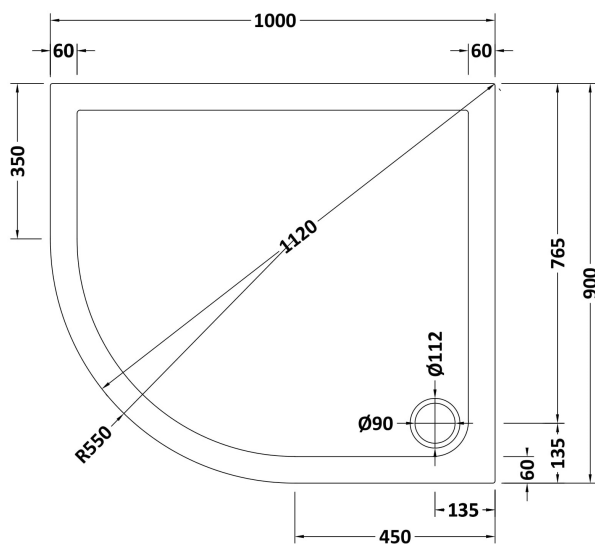

Sales Code: TR71110

Description: Offset Tray Lh 1000 X 900

Product Dimensions

Length (mm):	1000
Width (mm):	900
Height (mm):	40
Nett Weight (kg):	26.1

Packaging Dimensions

Length (mm):	1040
Width (mm):	940
Height (mm):	85
Gross Weight (kg):	26.4

Packaging Data

Box Colour:	Shrinkwrap & Polystyrene
Box Qty:	1
Label Size:	100 x 50
Label Colour:	White Label
Label Qty:	2

Outer Box Dimensions (If Applicable)

Length (mm):	
Width (mm):	
Height (mm):	
Gross Weight (kg):	
Barcode:	5056211813439

Product Details

Country of Origin:	United Kingdom
Fitting Instruction:	No
CE & UKCA:	Yes
Colour/Finish:	Slate Grey
Product Material:	Acrylic Capped ABS Caco3 & Pu
Material Colour Reference:	Slate Grey
Radius:	550
Waste Required (mm):	90
Compatible with Leg Kit:	Yes