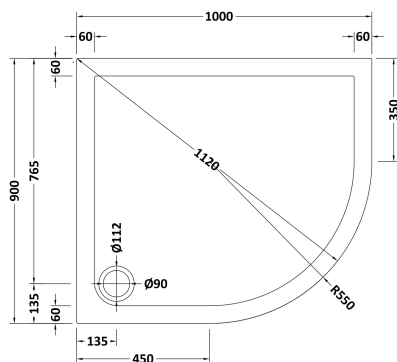

### Product Dimensions

Length (mm):	1000
Width (mm):	900
Height (mm):	40
Nett Weight (kg):	30.93

### Packaging Dimensions

Length (mm):	1040
Width (mm):	940
Height (mm):	85
Gross Weight (kg):	30.95

### Packaging Data

Box Colour:	Shrinkwrap & Polystyrene
Box Qty:	1
Label Size:	100 x 50
Label Colour:	White Label
Label Qty:	2

### Outer Box Dimensions (If Applicable)

Length (mm):	
Width (mm):	
Height (mm):	
Gross Weight (kg):	
Barcode:	5056211813446