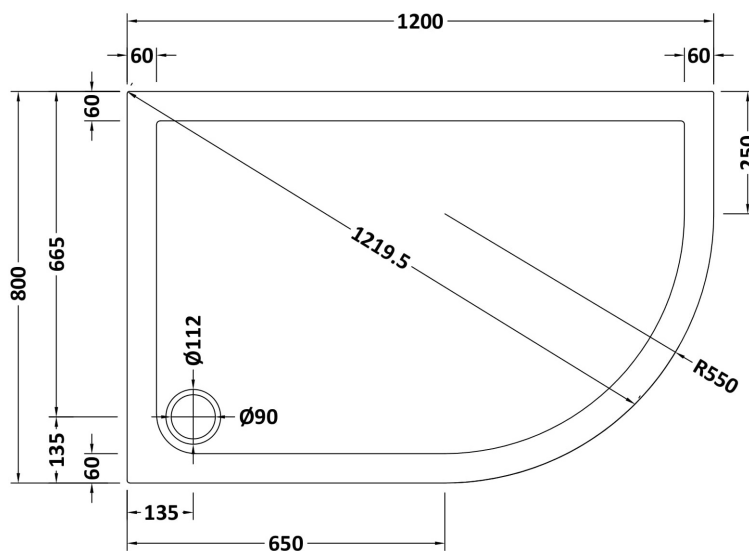

Sales Code: TR71113

Description: Offset Tray Rh 1200 X 800

Product Dimensions

| | |
|-------------------|------|
| Length (mm): | 1200 |
| Width (mm): | 800 |
| Height (mm): | 40 |
| Nett Weight (kg): | 29.3 |

Packaging Dimensions

| | |
|--------------------|------|
| Length (mm): | 1240 |
| Width (mm): | 840 |
| Height (mm): | 85 |
| Gross Weight (kg): | 29.6 |

Packaging Data

| | |
|---------------|--------------------------|
| Box Colour: | Shrinkwrap & Polystyrene |
| Box Qty: | 1 |
| Label Size: | 100 x 50 |
| Label Colour: | White Label |
| Label Qty: | 2 |

Outer Box Dimensions (If Applicable)

| | |
|--------------------|---------------|
| Length (mm): | |
| Width (mm): | |
| Height (mm): | |
| Gross Weight (kg): | |
| Barcode: | 5056211813460 |

Product Details

| | |
|----------------------------|-------------------------------|
| Country of Origin: | United Kingdom |
| Fitting Instruction: | No |
| CE & UKCA: | Yes |
| Colour/Finish: | Slate Grey |
| Product Material: | Acrylic Capped ABS Caco3 & Pu |
| Material Colour Reference: | Slate Grey |
| Radius: | 550 |
| Waste Required (mm): | 90 |
| Compatible with Leg Kit: | Yes |