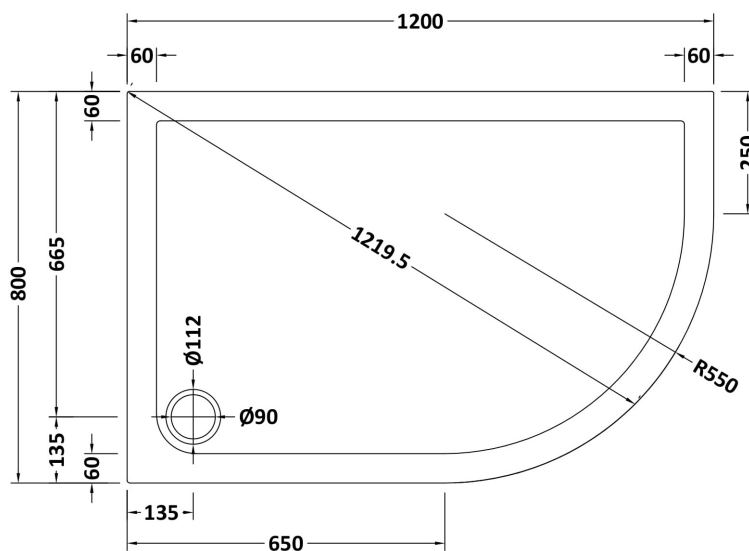

Sales Code: TR71113

Description: Offset Tray Rh 1200 X 800

Product Dimensions

Length (mm):	1200
Width (mm):	800
Height (mm):	40
Nett Weight (kg):	29.3

Packaging Dimensions

Length (mm):	1240
Width (mm):	840
Height (mm):	85
Gross Weight (kg):	29.6

Packaging Data

Box Colour:	Shrinkwrap & Polystyrene
Box Qty:	1
Label Size:	100 x 50
Label Colour:	White Label
Label Qty:	2

Outer Box Dimensions (If Applicable)

Length (mm):	
Width (mm):	
Height (mm):	
Gross Weight (kg):	
Barcode:	5056211813460

Product Details

Country of Origin:	United Kingdom
Fitting Instruction:	No
CE & UKCA:	Yes
Colour/Finish:	Slate Grey
Product Material:	Acrylic Capped ABS Caco3 & Pu
Material Colour Reference:	Slate Grey
Radius:	550
Waste Required (mm):	90
Compatible with Leg Kit:	Yes