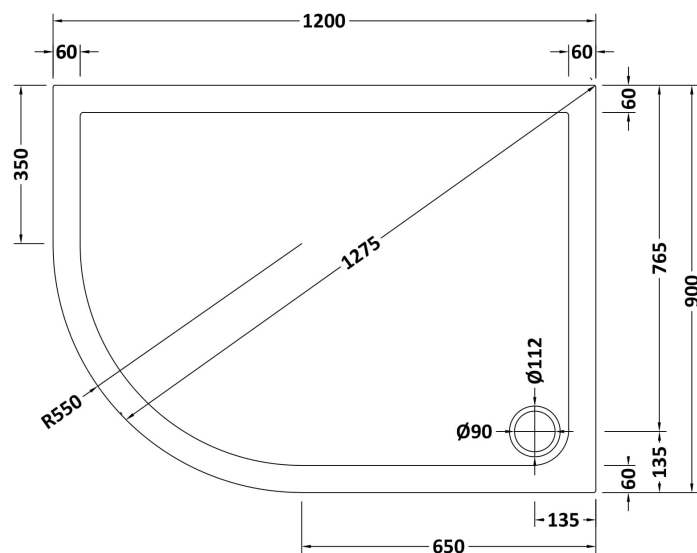

Sales Code: TR71114

Description: Offset Tray Lh 1200 X 900

Product Dimensions

Length (mm):	1200
Width (mm):	900
Height (mm):	40
Nett Weight (kg):	35.1

Packaging Dimensions

Length (mm):	1240
Width (mm):	940
Height (mm):	85
Gross Weight (kg):	35.4

Packaging Data

Box Colour:	Shrinkwrap & Polystyrene
Box Qty:	1
Label Size:	100 x 50
Label Colour:	White Label
Label Qty:	2

Outer Box Dimensions (If Applicable)

Length (mm):	
Width (mm):	
Height (mm):	
Gross Weight (kg):	
Barcode:	5056211813477

Product Details

Country of Origin:	United Kingdom
Fitting Instruction:	No
CE & UKCA:	Yes
Colour/Finish:	Slate Grey
Product Material:	Acrylic Capped ABS Caco3 & Pu
Material Colour Reference:	Slate Grey
Radius:	550
Waste Required (mm):	90
Compatible with Leg Kit:	Yes