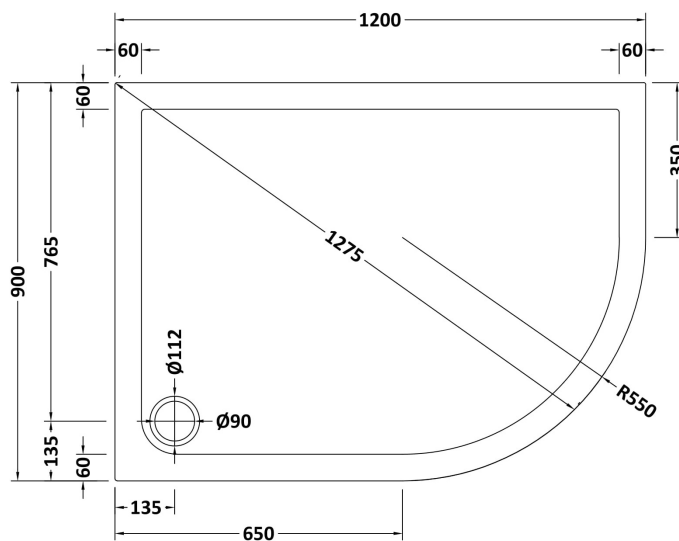

### Product Dimensions

Length (mm):	1200
Width (mm):	900
Height (mm):	40
Nett Weight (kg):	35.8

### Packaging Dimensions

Length (mm):	1240
Width (mm):	940
Height (mm):	85
Gross Weight (kg):	36.1

### Packaging Data

Box Colour:	Shrinkwrap & Polystyrene
Box Qty:	1
Label Size:	100 x 50
Label Colour:	White Label
Label Qty:	2

### Outer Box Dimensions (If Applicable)

Length (mm):	
Width (mm):	
Height (mm):	
Gross Weight (kg):	
Barcode:	5056211813484