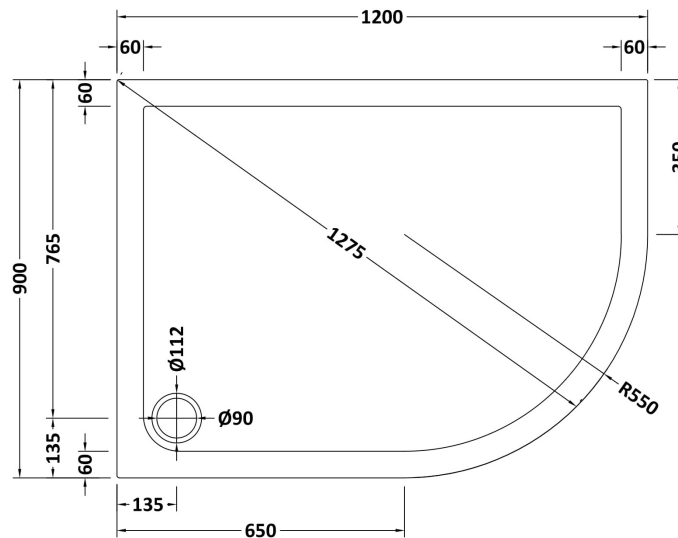

Sales Code: TR71115

Description: Offset Tray Rh 1200 X 900

Product Dimensions

Length (mm):	1200
Width (mm):	900
Height (mm):	40
Nett Weight (kg):	35.8

Packaging Dimensions

Length (mm):	1240
Width (mm):	940
Height (mm):	85
Gross Weight (kg):	36.1

Packaging Data

Box Colour:	Shrinkwrap & Polystyrene
Box Qty:	1
Label Size:	100 x 50
Label Colour:	White Label
Label Qty:	2

Outer Box Dimensions (If Applicable)

Length (mm):	
Width (mm):	
Height (mm):	
Gross Weight (kg):	
Barcode:	5056211813484

Product Details

Country of Origin:	United Kingdom
Fitting Instruction:	No
CE & UKCA:	Yes
Colour/Finish:	Slate Grey
Product Material:	Acrylic Capped ABS Caco3 & Pu
Material Colour Reference:	Slate Grey
Radius:	550
Waste Required (mm):	90
Compatible with Leg Kit:	Yes