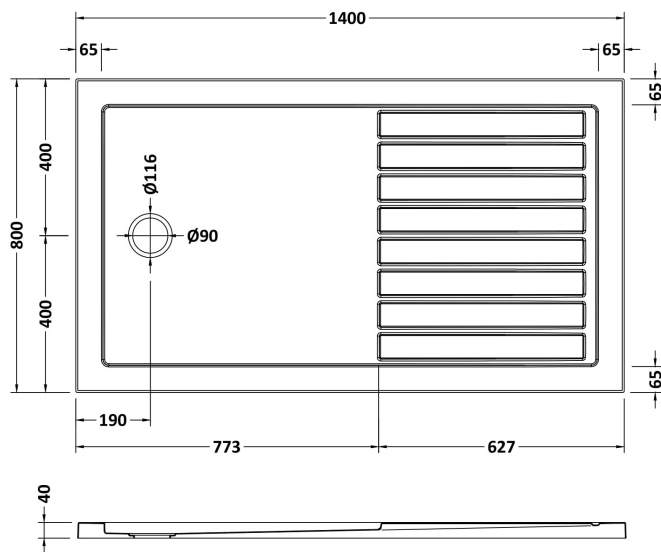

Sales Code: TR711480

Description: Walk In Tray 1400 X 800

Product Dimensions

Length (mm):	1400
Width (mm):	800
Height (mm):	40
Nett Weight (kg):	44,5

Packaging Dimensions

Length (mm):	1440
Width (mm):	840
Height (mm):	80
Gross Weight (kg):	44,8

Packaging Data

Box Colour:	Shrinkwrap & Polystyrene
Box Qty:	1
Label Size:	100 x 50
Label Colour:	White Label
Label Qty:	2

Outer Box Dimensions (If Applicable)

Length (mm):	
Width (mm):	
Height (mm):	
Gross Weight (kg):	
Barcode:	5056211855392

Product Details

Country of Origin:	United Kingdom
Fitting Instruction:	No
CE & UKCA:	Yes
Colour/Finish:	White
Product Material:	Acrylic Capped ABS Caco3 & Pu
Material Colour Reference:	Slate Grey
Radius:	0
Waste Required (mm):	90
Compatible with Leg Kit:	Yes