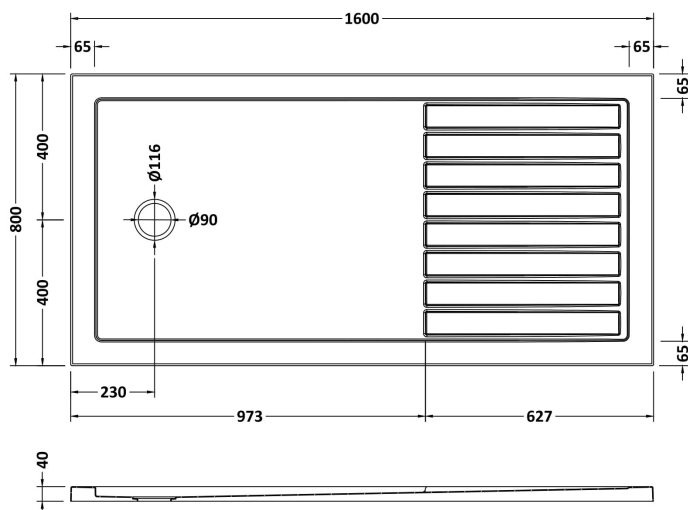

### Product Dimensions

Length (mm):	1600
Width (mm):	800
Height (mm):	40
Nett Weight (kg):	54.1

### Packaging Dimensions

Length (mm):	1640
Width (mm):	840
Height (mm):	85
Gross Weight (kg):	54.4

### Packaging Data

Box Colour:	Shrinkwrap & Polystyrene
Box Qty:	1
Label Size:	100 x 50
Label Colour:	White Label
Label Qty:	2

### Outer Box Dimensions (If Applicable)

Length (mm):	
Width (mm):	
Height (mm):	
Gross Weight (kg):	
Barcode:	5056211850915