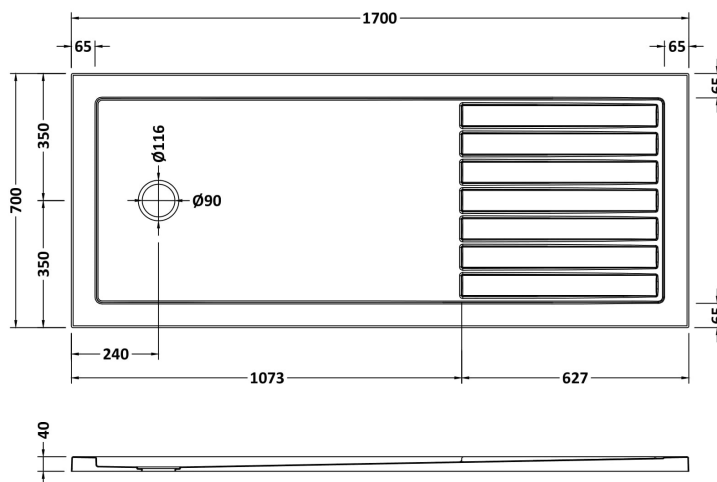

Sales Code: TR711770

Description: Walk In Tray 1700 X 700

Product Dimensions

Length (mm):	1700
Width (mm):	700
Height (mm):	40
Nett Weight (kg):	56.8

Packaging Dimensions

Length (mm):	1740
Width (mm):	740
Height (mm):	80
Gross Weight (kg):	57.1

Packaging Data

Box Colour:	Shrinkwrap & Polystyrene
Box Qty:	1
Label Size:	100 x 50
Label Colour:	White Label
Label Qty:	2

Outer Box Dimensions (If Applicable)

Length (mm):	
Width (mm):	
Height (mm):	
Gross Weight (kg):	
Barcode:	5056211855408

Product Details

Country of Origin:	United Kingdom
Fitting Instruction:	No
CE & UKCA:	Yes
Colour/Finish:	White
Product Material:	Acrylic Capped ABS Caco3 & Pu
Material Colour Reference:	Slate Grey
Radius:	0
Waste Required (mm):	90
Compatible with Leg Kit:	Yes