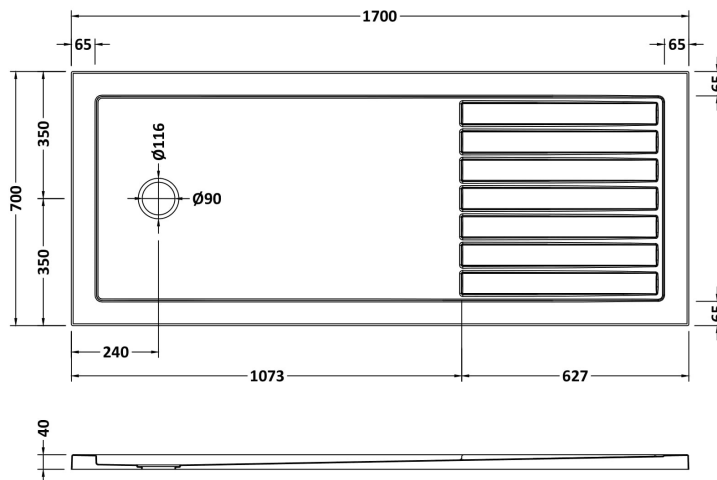

Sales Code: TR711770

Description: Walk In Tray 1700 X 700

Product Dimensions

Length (mm):	1700
Width (mm):	700
Height (mm):	40
Nett Weight (kg):	56.8

Packaging Dimensions

Length (mm):	1740
Width (mm):	740
Height (mm):	80
Gross Weight (kg):	57.1

Packaging Data

Box Colour:	Shrinkwrap & Polystyrene
Box Qty:	1
Label Size:	100 x 50
Label Colour:	White Label
Label Qty:	2

Outer Box Dimensions (If Applicable)

Length (mm):	
Width (mm):	
Height (mm):	
Gross Weight (kg):	
Barcode:	5056211855408

Product Details

Country of Origin:	United Kingdom
Fitting Instruction:	No
CE & UKCA:	Yes
Colour/Finish:	White
Product Material:	Acrylic Capped ABS Caco3 & Pu
Material Colour Reference:	Slate Grey
Radius:	0
Waste Required (mm):	90
Compatible with Leg Kit:	Yes