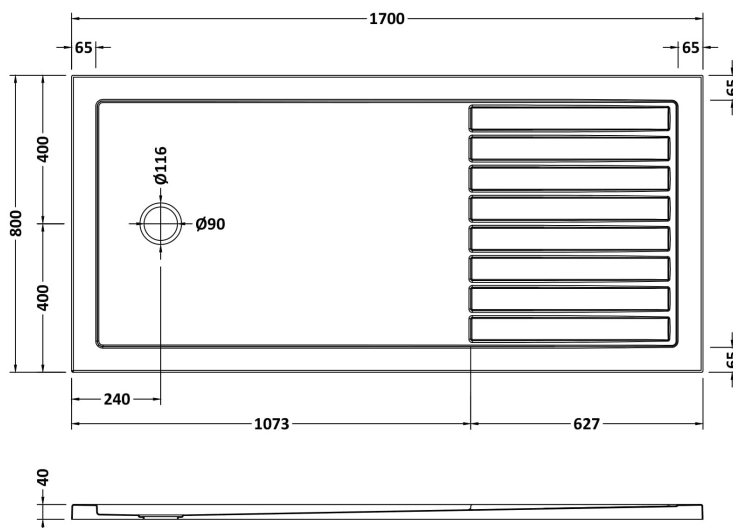

Sales Code: TR711780

Description: Walk In Tray 1700 X 800

Product Dimensions

Length (mm):	1700
Width (mm):	800
Height (mm):	40
Nett Weight (kg):	58.4

Packaging Dimensions

Length (mm):	1740
Width (mm):	840
Height (mm):	85
Gross Weight (kg):	58.7

Packaging Data

Box Colour:	Shrinkwrap & Polystyrene
Box Qty:	1
Label Size:	100 x 50
Label Colour:	White Label
Label Qty:	2

Outer Box Dimensions (If Applicable)

Length (mm):	
Width (mm):	
Height (mm):	
Gross Weight (kg):	
Barcode:	5056211850922

Product Details

Country of Origin:	United Kingdom
Fitting Instruction:	No
CE & UKCA:	Yes
Colour/Finish:	Slate Grey
Product Material:	Acrylic Capped ABS Caco3 & Pu
Material Colour Reference:	Slate Grey
Radius:	0
Waste Required (mm):	90
Compatible with Leg Kit:	Not Applicable