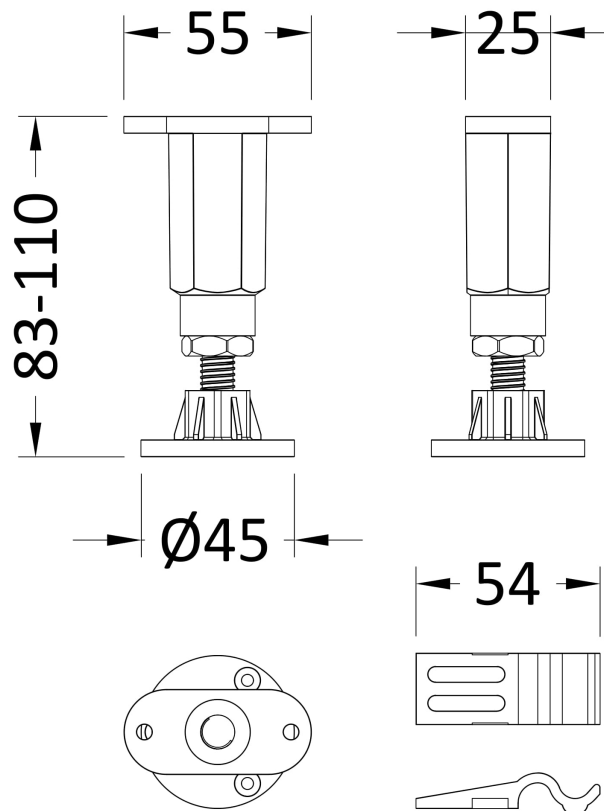

Sales Code: TR71D

Description: Leg Set & Plinth Kit (1200 X 1000 Quad)

Packaging Details

Barcode: 5056211814184

Sales Code: NTP001

Description: Pack Of 6 Legs/Clips & Screws

Product Dimensions

Length (mm):	55
Width (mm):	25
Height (mm):	110
Depth (mm):	125
Nett Weight (kg):	0.83

Packaging Dimensions

Height (mm):	180
Width (mm):	120
Depth (mm):	125
Gross Weight (kg):	0.83

Packaging Data

Box Colour:	Polybagged
Box Qty:	1
Label Size:	100 x 50
Label Colour:	White Label
Label Qty:	2

Outer Box Dimensions (If Applicable)

Height (mm):	
Width (mm):	
Length (mm):	
Depth (mm):	
Gross Weight (kg):	
Barcode:	5055369007943

Product Details

Country of Origin:	United Kingdom
Fitting Instruction:	No
CE & UKCA:	
Product Material:	
Heating Element Wattage:	
Colour/Finish:	
Product Diameter:	
Connection Size:	

Sales Code: TR71614

Description: 1200 X 900 Quad Tray Panel

Product Dimensions

Length (mm):	1000
Width (mm):	105
Height (mm):	20
Nett Weight (kg):	1.2

Packaging Dimensions

Length (mm):	100
Width (mm):	1200
Height (mm):	15
Gross Weight (kg):	1.2