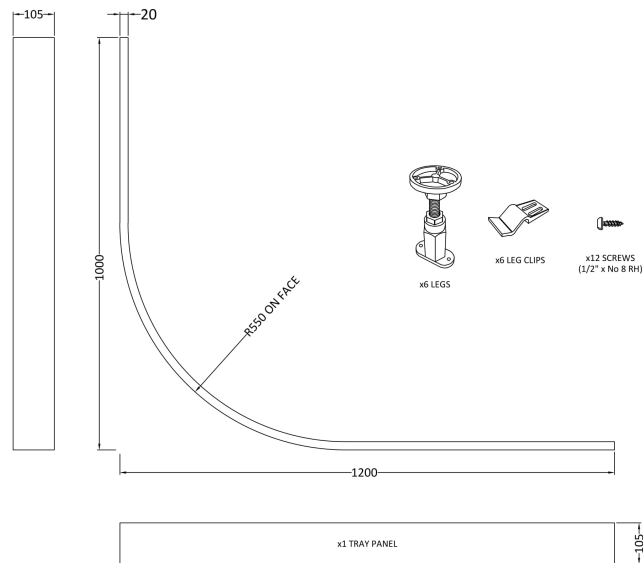

Sales Code: TR71D

Description: Leg Set & Plinth Kit (1200 X 1000 Quad)

Packaging Details

Barcode: 5056211814184

Sales Code: NTP001

Description: Pack Of 6 Legs/Clips & Screws

Product Dimensions

Length (mm):	55
Width (mm):	25
Height (mm):	110
Depth (mm):	125
Nett Weight (kg):	0.83

Packaging Dimensions

Height (mm):	180
Width (mm):	120
Depth (mm):	125
Gross Weight (kg):	0.83

Packaging Data

Box Colour:	Polybagged
Box Qty:	1
Label Size:	100 x 50
Label Colour:	White Label
Label Qty:	2

Outer Box Dimensions (If Applicable)

Height (mm):	
Width (mm):	
Length (mm):	
Depth (mm):	
Gross Weight (kg):	
Barcode:	5055369007943

Product Details

Country of Origin:	United Kingdom
Fitting Instruction:	No
CE & UKCA:	
Product Material:	
Heating Element Wattage:	
Colour/Finish:	
Product Diameter:	
Connection Size:	

Sales Code: TR71614

Description: 1200 X 900 Quad Tray Panel

Product Dimensions

Length (mm):	1000
Width (mm):	105
Height (mm):	20
Nett Weight (kg):	1.2

Packaging Dimensions

Length (mm):	100
Width (mm):	1200
Height (mm):	15
Gross Weight (kg):	1.2