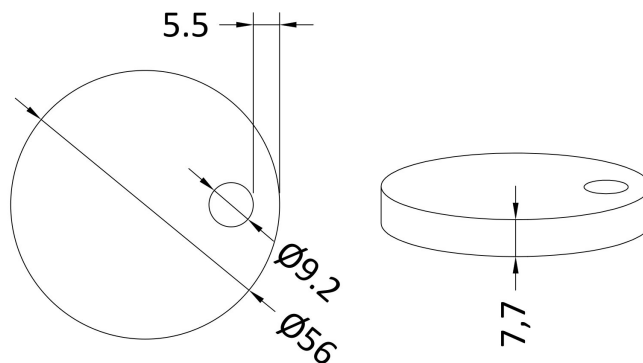

Sales Code: TSC101

Description: Toilet Seat Cover Caps White (Nch198)

Product Dimensions

Length (mm):	
Width (mm):	70
Height (mm):	70
Nett Weight (kg):	0.01

Packaging Dimensions

Length (mm):	50
Width (mm):	50
Height (mm):	80
Gross Weight (kg):	0.01

Packaging Data

Box Colour:	White Cardboard Box
Box Qty:	1
Label Size:	100 x 50
Label Colour:	White Label
Label Qty:	1

Outer Box Dimensions (If Applicable)

Length (mm):	
Width (mm):	
Height (mm):	
Gross Weight (kg):	
Barcode:	5056678435397

Product Details

Country of Origin:	China
Fitting Instruction:	No
CE & UKCA:	
Product Material:	
Seat Type:	
Seat Function:	
Hinge Centres (Min):	
Hinge Centres (Max):	
Hinge Material:	
Colour/Finish:	
Fixing Method:	