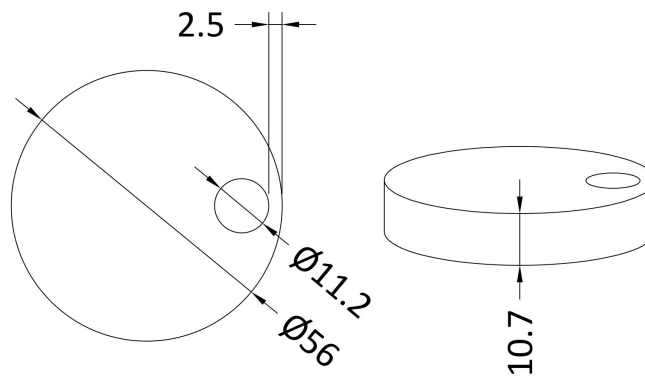

Sales Code: TSC102

Description: Toilet Seat Cover Caps White Nts004/007

Product Dimensions

Length (mm):	
Width (mm):	70
Height (mm):	70
Nett Weight (kg):	0.01

Packaging Dimensions

Length (mm):	50
Width (mm):	50
Height (mm):	80
Gross Weight (kg):	0.01

Packaging Data

Box Colour:	White Cardboard Box
Box Qty:	1
Label Size:	100 x 50
Label Colour:	White Label
Label Qty:	1

Outer Box Dimensions (If Applicable)

Length (mm):	
Width (mm):	
Height (mm):	
Gross Weight (kg):	
Barcode:	5056678435403

Product Details

Country of Origin:	China
Fitting Instruction:	No
CE & UKCA:	
Product Material:	
Seat Type:	
Seat Function:	
Hinge Centres (Min):	
Hinge Centres (Max):	
Hinge Material:	
Colour/Finish:	
Fixing Method:	