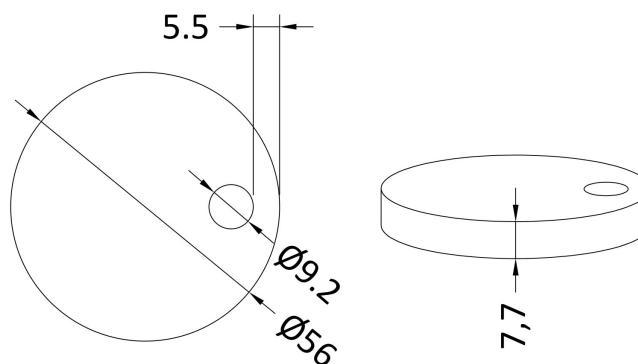

Sales Code: TSC401

Description: Toilet Seat Cover Caps Black (Nch198)

Product Dimensions

Length (mm):	
Width (mm):	70
Height (mm):	70
Nett Weight (kg):	0.01

Packaging Dimensions

Length (mm):	50
Width (mm):	50
Height (mm):	80
Gross Weight (kg):	0.01

Packaging Data

Box Colour:	White Cardboard Box
Box Qty:	1
Label Size:	100 x 50
Label Colour:	White Label
Label Qty:	1

Outer Box Dimensions (If Applicable)

Length (mm):	
Width (mm):	
Height (mm):	
Gross Weight (kg):	
Barcode:	5056462618951

Product Details

Country of Origin:	China
Fitting Instruction:	No
CE & UKCA:	
Product Material:	
Seat Type:	
Seat Function:	
Hinge Centres (Min):	
Hinge Centres (Max):	
Hinge Material:	
Colour/Finish:	
Fixing Method:	