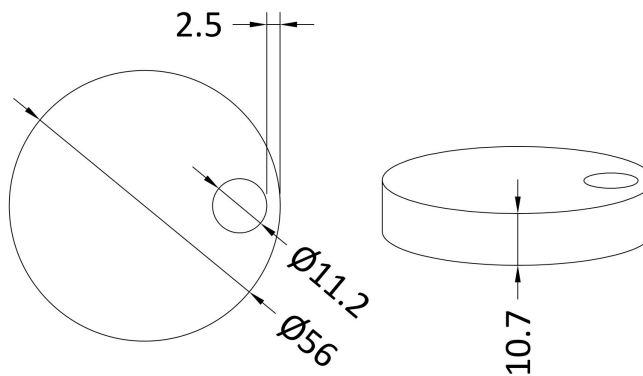

Sales Code: TSC402

Description: Toilet Seat Cover Caps Black Nts004/007

Product Dimensions

Length (mm):	
Width (mm):	70
Height (mm):	70
Nett Weight (kg):	0.01

Packaging Dimensions

Length (mm):	50
Width (mm):	50
Height (mm):	80
Gross Weight (kg):	0.01

Packaging Data

Box Colour:	White Cardboard Box
Box Qty:	1
Label Size:	100 x 50
Label Colour:	White Label
Label Qty:	1

Outer Box Dimensions (If Applicable)

Length (mm):	
Width (mm):	
Height (mm):	
Gross Weight (kg):	
Barcode:	5056678435410

Product Details

Country of Origin:	China
Fitting Instruction:	No
CE & UKCA:	
Product Material:	
Seat Type:	
Seat Function:	
Hinge Centres (Min):	
Hinge Centres (Max):	
Hinge Material:	
Colour/Finish:	
Fixing Method:	