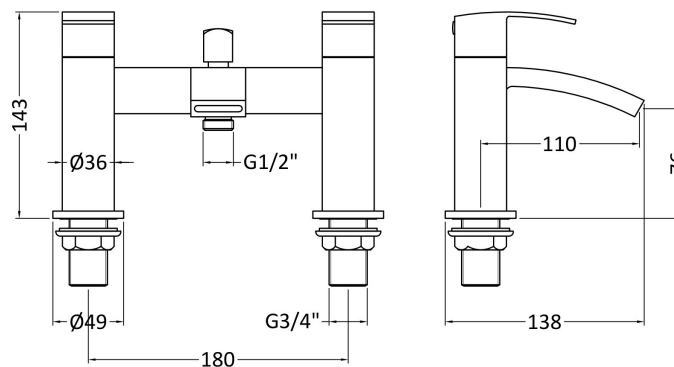

Sales Code: TSI304

Description: Bath Shower Mixer

Product Dimensions

Height (mm):	127
Width (mm):	229
Depth (mm):	138
Length (mm):	
Nett Weight (kg):	1.53

Packaging Dimensions

Height (mm):	155
Width (mm):	218
Depth (mm):	150
Gross Weight (kg):	2.03

Packaging Data

Box Colour:	White Cardboard Box
Box Qty:	1
Label Size:	100 x 50
Label Colour:	White Label
Label Qty:	2

Outer Box Dimensions (If Applicable)

Height (mm):	260
Width (mm):	485
Depth (mm):	445
Length (mm):	
Gross Weight (kg):	16
Barcode:	5055369025541

Product Details

Country of Origin:	China
Fitting Instruction:	No
Product Material:	Brass/ABS
Control Type:	Manual
Waste Included:	Waste Not Included
Waste Type:	Not Applicable
WRAS Approval:	No
Approval No:	N/A
Valve/Cartridge Type:	1/4 Turn Ceramic Disc
Colour/Finish:	Chrome
Mount Type:	Deck
Operating Pressure (bar):	0.2

Flow Rates: (Litres Per Min)	0.1 bar: 8	0.5 bar: 24	1 bar: 34	2 bar: 0	3 bar: 0
Pipe Size:	22 mm (3/4" Bsp)				
Pipe Centres:	180 mm				