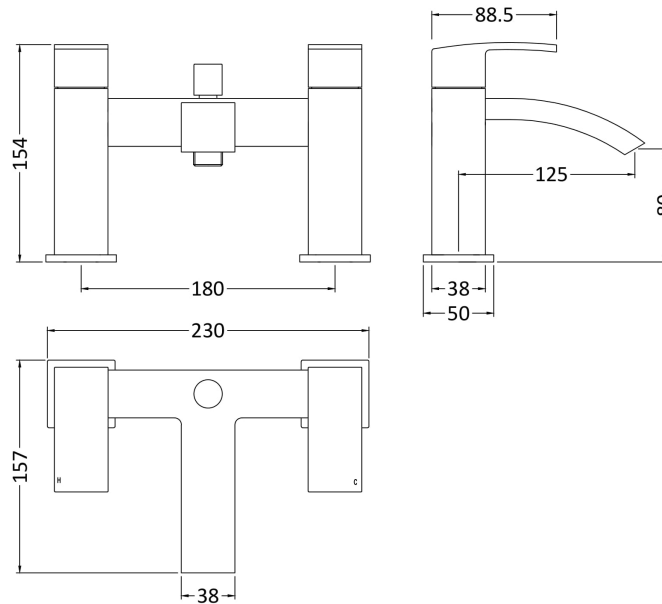

### Product Dimensions

Height (mm):	154
Width (mm):	230
Depth (mm):	157
Length (mm):	
Nett Weight (kg):	2.45

### Packaging Dimensions

Height (mm):	155
Width (mm):	218
Depth (mm):	150
Gross Weight (kg):	2.65

### Outer Box Dimensions (If Applicable)

Height (mm):	260
Width (mm):	485
Depth (mm):	445
Length (mm):	
Gross Weight (kg):	16
Barcode:	5055369025541

Flow Rates: (Litres Per Min)	0.1 bar: 8	0.5 bar: 24	1 bar: 34	2 bar: 0	3 bar: 0
Pipe Size:	22 mm (3/4" Bsp)				
Pipe Centres:	180 mm				