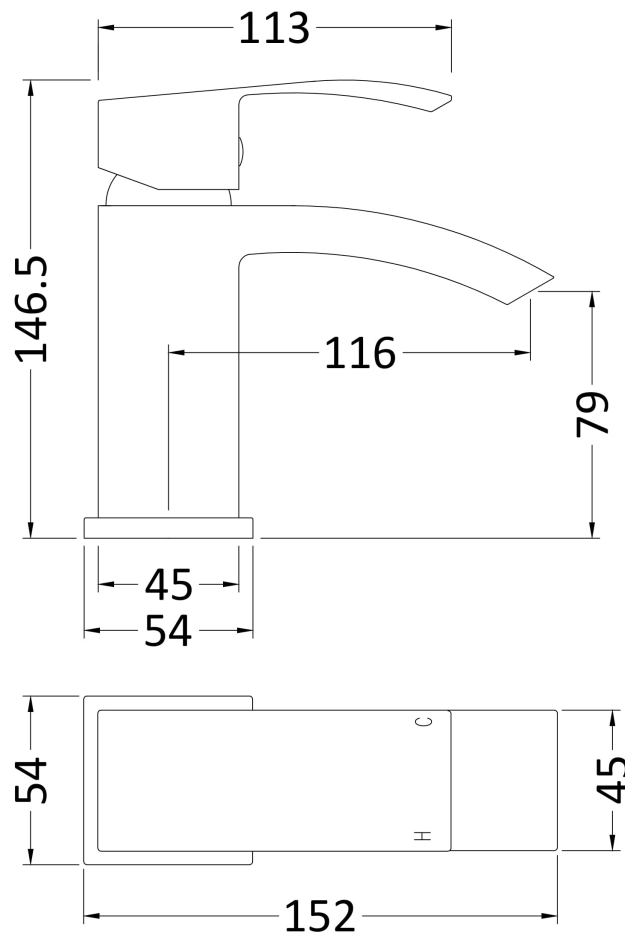

Sales Code: TSI305

Description: Sinclair Mono Basin

Product Dimensions

Height (mm):	137
Width (mm):	52
Depth (mm):	133
Length (mm):	
Nett Weight (kg):	1.2

Packaging Dimensions

Height (mm):	148
Width (mm):	54
Depth (mm):	157
Gross Weight (kg):	1.4

Packaging Data

Box Colour:	White Cardboard Box
Box Qty:	1
Label Size:	100 x 50
Label Colour:	White Label
Label Qty:	2

Outer Box Dimensions (If Applicable)

Height (mm):	380
Width (mm):	460
Depth (mm):	200
Length (mm):	
Gross Weight (kg):	15
Barcode:	5055275824405

Product Details

Country of Origin:	China
Fitting Instruction:	No
Product Material:	Brass
Control Type:	Manual
Waste Included:	Waste Included
Waste Type:	Not Applicable
WRAS Approval:	No
Approval No:	N/A
Valve/Cartridge Type:	Single Lever Cartridge
Colour/Finish:	Chrome
Mount Type:	Deck
Operating Pressure (bar):	0.2

Flow Rates: (Litres Per Min)	0.1 bar: 3.5	0.5 bar: 8.3	1 bar: 12	2 bar: 17	3 bar: 21
Pipe Size:	15 mm (1/2" Bsp)				
Pipe Centres:	N/A				