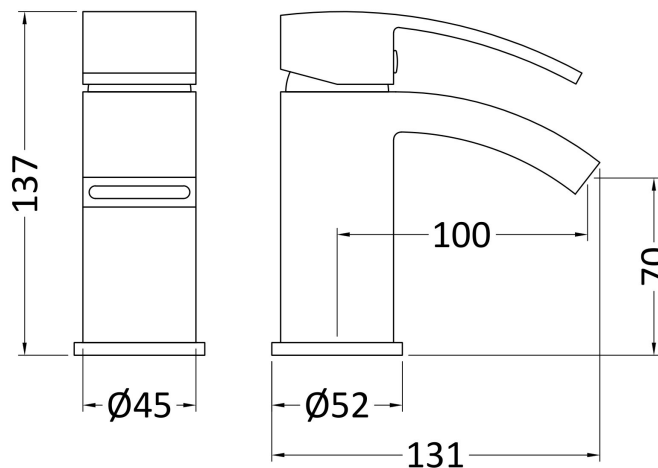

Sales Code: TSI315

Description: Sinclair Mono Basin

Product Dimensions

Height (mm):	137
Width (mm):	45
Depth (mm):	131
Length (mm):	
Nett Weight (kg):	0.56

Packaging Dimensions

Height (mm):	48
Width (mm):	132
Depth (mm):	136
Gross Weight (kg):	1.06

Packaging Data

Box Colour:	White Cardboard Box
Box Qty:	1
Label Size:	100 x 50
Label Colour:	White Label
Label Qty:	2

Outer Box Dimensions (If Applicable)

Height (mm):	385
Width (mm):	200
Depth (mm):	320
Length (mm):	
Gross Weight (kg):	14
Barcode:	5055275824399

Product Details

Country of Origin:	China
Fitting Instruction:	No
Product Material:	Brass
Control Type:	Manual
Waste Included:	Waste Included
Waste Type:	Not Applicable
WRAS Approval:	Approval No: N/A
Valve/Cartridge Type:	Single Lever Cartridge
Colour/Finish:	Chrome
Mount Type:	Deck
Operating Pressure (bar):	0.2
Flow Rates: (Litres Per Min)	0.1 bar: 2.2 0.5 bar: 7 1 bar: 10.3 2 bar: 14.7 3 bar: 18.2
Pipe Size:	15 mm
Pipe Centres:	N/A