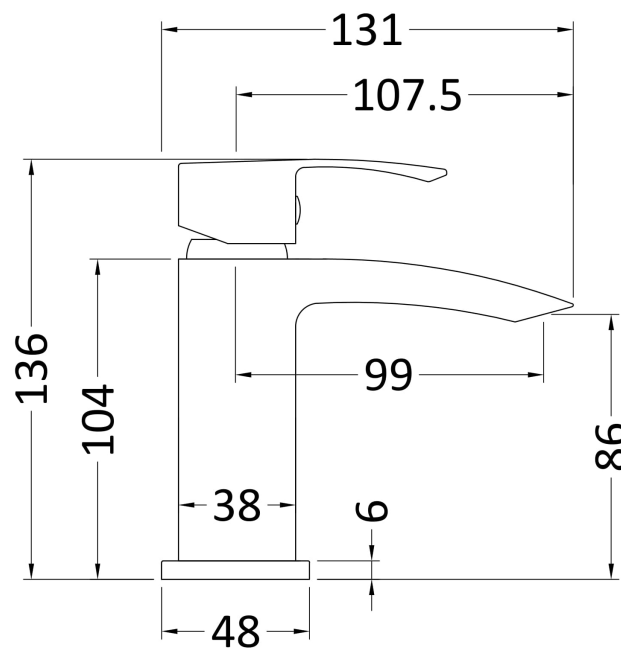

Sales Code: TSI315

Description: Sinclair Mono Basin

Product Dimensions

Height (mm):	136
Width (mm):	48
Depth (mm):	126
Length (mm):	
Nett Weight (kg):	0.85

Packaging Dimensions

Height (mm):	132
Width (mm):	48
Depth (mm):	136
Gross Weight (kg):	1.5

Packaging Data

Box Colour:	White Cardboard Box
Box Qty:	1
Label Size:	100 x 50
Label Colour:	White Label
Label Qty:	2

Outer Box Dimensions (If Applicable)

Height (mm):	265
Width (mm):	355
Depth (mm):	420
Length (mm):	

Gross Weight (kg):	
Barcode:	5055275824399

Product Details

Country of Origin:	China
Fitting Instruction:	No
Product Material:	Brass
Control Type:	Manual
Waste Included:	Waste Included
Waste Type:	Not Applicable
WRAS Approval: No	Approval No: N/A
Valve/Cartridge Type:	Single Lever Cartridge
Colour/Finish:	Chrome
Mount Type:	Deck
Operating Pressure (bar):	0.2

Flow Rates: (Litres Per Min)	0.1 bar: 2.2	0.5 bar: 7	1 bar: 10.3	2 bar: 14.7	3 bar: 18.2
Pipe Size:	15 mm (1/2" Bsp)				
Pipe Centres:	N/A				