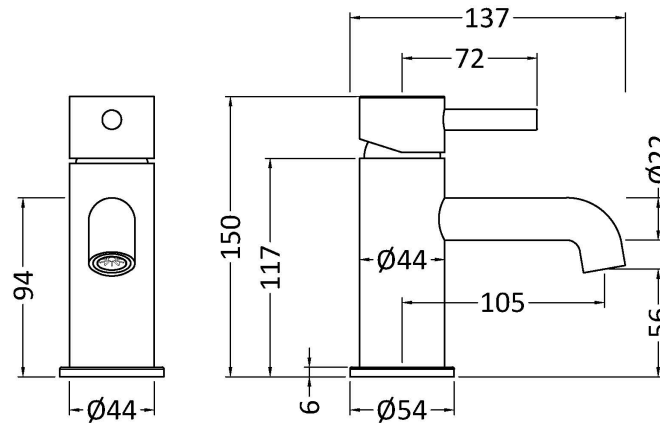

Sales Code: TVT315

Description: Verity Mini Mono Basin Mixer With Waste

Product Dimensions

Height (mm):	150
Width (mm):	54
Depth (mm):	137
Length (mm):	
Nett Weight (kg):	0.75

Packaging Dimensions

Height (mm):	158
Width (mm):	54
Depth (mm):	157
Gross Weight (kg):	0.95

Packaging Data

Box Colour:	White Cardboard Box
Box Qty:	1
Label Size:	100 x 50
Label Colour:	White Label
Label Qty:	2

Outer Box Dimensions (If Applicable)

Height (mm):	165
Width (mm):	270
Depth (mm):	390
Length (mm):	

Gross Weight (kg):	
Barcode:	5055275870709

Product Details

Country of Origin:	China
Fitting Instruction:	No
Product Material:	Brass
Control Type:	Manual
Waste Included:	Waste Included
Waste Type:	Not Applicable
WRAS Approval: N/A	Approval No: N/A
Valve/Cartridge Type:	Single Lever Cartridge
Colour/Finish:	Chrome
Mount Type:	Deck
Operating Pressure (bar):	0.1

Flow Rates: (Litres Per Min)	0.1 bar: 2.9	0.5 bar: 5.7	1 bar: 7.9	2 bar: 11.1	3 bar: 13.6
Pipe Size:	15 mm				
Pipe Centres:	N/A				