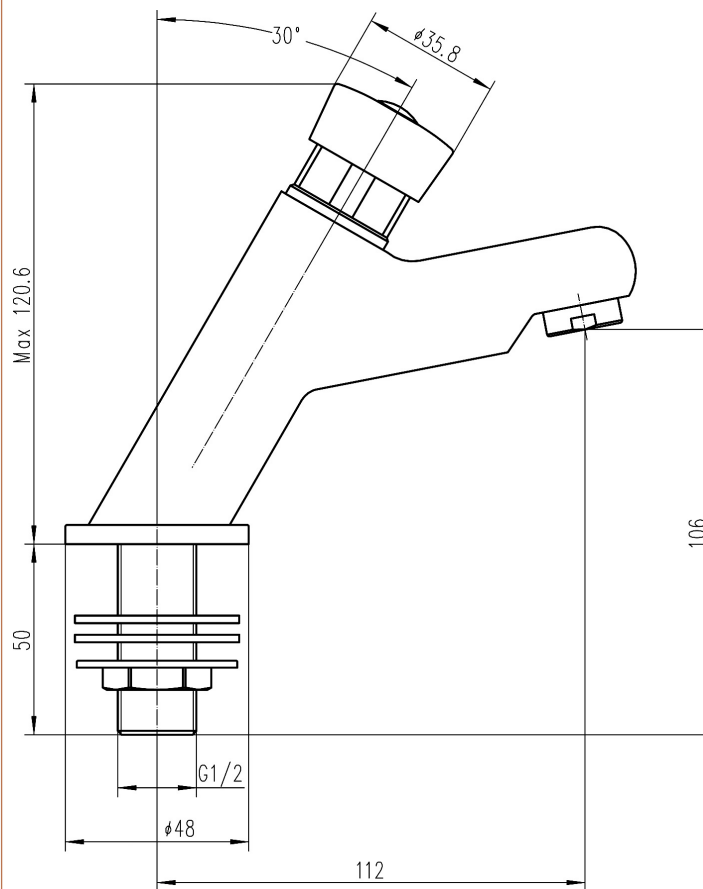

Sales Code: TWS007

Description: Non Concussive Basin Taps

### Product Dimensions

Height (mm):	121
Width (mm):	48
Depth (mm):	136
Length (mm):	
Nett Weight (kg):	1.16

### Packaging Dimensions

Height (mm):	55
Width (mm):	185
Depth (mm):	230
Gross Weight (kg):	1.16

### Outer Box Dimensions (If Applicable)

Height (mm):	180
Width (mm):	455
Depth (mm):	375
Length (mm):	
Gross Weight (kg):	14
Barcode:	5055369019274