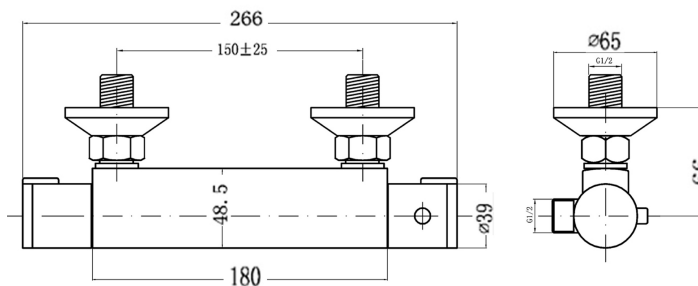

Sales Code: VBS001

Description: Thermo Bar Valve Bottom Outlet ABS

Product Dimensions

Length (mm):	
Width (mm):	266
Height (mm):	65
Depth (mm):	66
Nett Weight (kg):	0.73

Packaging Dimensions

Length (mm):	275
Width (mm):	75
Height (mm):	75
Gross Weight (kg):	0.73

Packaging Data

Box Colour:	White Cardboard Box
Box Qty:	1
Label Size:	100 x 50
Label Colour:	White Label
Label Qty:	2

Outer Box Dimensions (If Applicable)

Length (mm):	
Width (mm):	405
Height (mm):	295
Depth (mm):	175
Gross Weight (kg):	7
Barcode:	5055369020058

Product Details

Country of Origin:	China
Fitting Instruction:	No
Product Material:	Brass/ABS
Mount Type:	Surface, Wall
Outlet Elbow Supplied:	No
Easy Clean:	Not Applicable
Head Included:	No
Handset Included:	No
Body Jets Included:	No
No of Body Jets:	Not Applicable
Operating Pressure (bar):	0.5
Valve/Cartridge Type:	1/4 Turn Ceramic Disc
Flow Rates (L/min):	0.1 bar: 1.5 0.5 bar: 5 1 bar: 8 2 bar: 11 3 bar: 14
TMV2 Approved:	No Approval No: N/A
TMV3 Approved:	No Approval No: N/A
WRAS Approved:	No Approval No: N/A
Head Function:	Not Applicable
Handset Function:	Not Applicable
Body Jet Info:	Not Applicable
Pipe Size:	15 mm
Pipe Centres:	150 mm
Colour/Finish:	Chrome
Hose Included:	No
No. of Outlets:	1