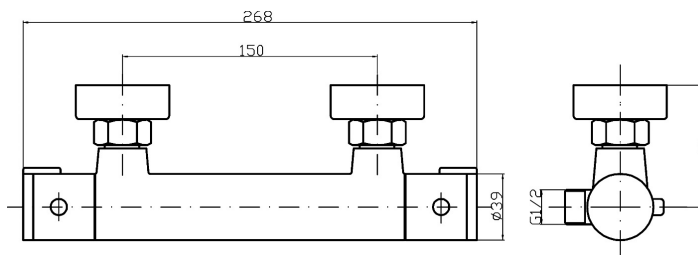

Sales Code: VBS009

Description: Minimalist Bar Valve Bottom Outlet

Product Dimensions

Length (mm):	
Width (mm):	268
Height (mm):	39
Depth (mm):	71
Nett Weight (kg):	1.49

Packaging Dimensions

Length (mm):	80
Width (mm):	280
Height (mm):	80
Gross Weight (kg):	1.49

Packaging Data

Box Colour:	White Cardboard Box
Box Qty:	1
Label Size:	100 x 50
Label Colour:	White Label
Label Qty:	2

Outer Box Dimensions (If Applicable)

Length (mm):	
Width (mm):	415
Height (mm):	305
Depth (mm):	175
Gross Weight (kg):	15
Barcode:	5055369021000

Product Details

Country of Origin:	China
Fitting Instruction:	No
Product Material:	Brass/ABS
Mount Type:	Wall, Surface
Outlet Elbow Supplied:	No
Easy Clean:	Not Applicable
Head Included:	No
Handset Included:	No
Body Jets Included:	No
No of Body Jets:	Not Applicable
Operating Pressure (bar):	0.2
Valve/Cartridge Type:	1/4 Turn Ceramic Disc
Flow Rates (L/min):	0.1 bar: 4 0.5 bar: 10 1 bar: 17 2 bar: 21 3 bar: 26
TMV2 Approved:	No Approval No: N/A
TMV3 Approved:	No Approval No: N/A
WRAS Approved:	No Approval No: N/A
Head Function:	Not Applicable
Handset Function:	Not Applicable
Body Jet Info:	Not Applicable
Pipe Size:	15 mm
Pipe Centres:	150 mm
Colour/Finish:	Chrome
Hose Included:	No
No. of Outlets:	1