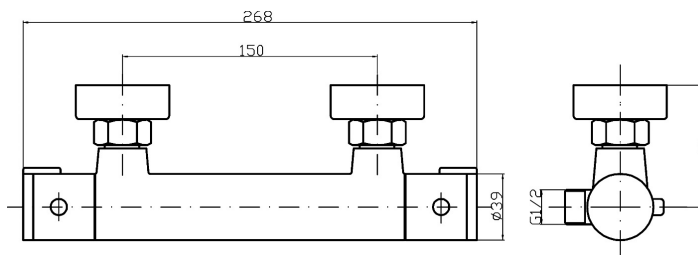

Sales Code: VBS009

Description: Minimalist Bar Valve Bottom Outlet

Product Dimensions

Length (mm):	
Width (mm):	268
Height (mm):	39
Depth (mm):	71
Nett Weight (kg):	1.49

Packaging Dimensions

Length (mm):	80
Width (mm):	280
Height (mm):	
Gross Weight (kg):	1.49

Packaging Data

Box Colour:	White Cardboard Box
Box Qty:	1
Label Size:	100 x 50
Label Colour:	White Label
Label Qty:	2

Outer Box Dimensions (If Applicable)

Length (mm):	
Width (mm):	415
Height (mm):	305
Depth (mm):	175
Gross Weight (kg):	15
Barcode:	5055369021000

Product Details

Country of Origin:	China
Fitting Instruction:	No
Product Material:	Brass/ABS
Mount Type:	Wall, Surface
Outlet Elbow Supplied:	No
Easy Clean:	Not Applicable
Head Included:	No
Handset Included:	No
Body Jets Included:	No
No of Body Jets:	Not Applicable
Operating Pressure (bar):	0.2
Valve/Cartridge Type:	1/4 Turn Ceramic Disc
Flow Rates (L/min):	0.1 bar: 4 0.5 bar: 10 1 bar: 17 2 bar: 21 3 bar: 26
TMV2 Approved:	No Approval No: N/A
TMV3 Approved:	No Approval No: N/A
WRAS Approved:	No Approval No: N/A
Head Function:	Not Applicable
Handset Function:	Not Applicable
Body Jet Info:	Not Applicable
Pipe Size:	15 mm (1/2" Bsp)
Pipe Centres:	150 mm
Colour/Finish:	Chrome
Hose Included:	No
No. of Outlets:	1