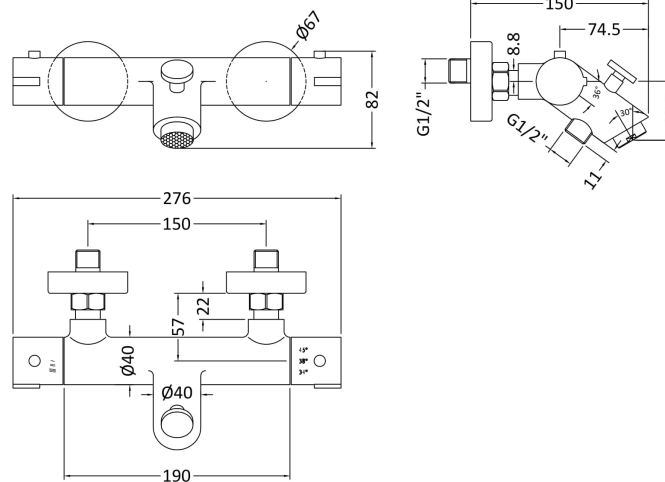

Sales Code: VBS021

Description: W/H Thermostatic Bsm

Product Dimensions

Height (mm):	50
Width (mm):	276
Depth (mm):	132
Length (mm):	
Nett Weight (kg):	1.8

Packaging Dimensions

Height (mm):	310
Width (mm):	160
Depth (mm):	80
Gross Weight (kg):	2

Packaging Data

Box Colour:	White Cardboard Box
Box Qty:	1
Label Size:	100 x 50
Label Colour:	White Label
Label Qty:	2

Outer Box Dimensions (If Applicable)

Height (mm):	325
Width (mm):	405
Depth (mm):	165
Length (mm):	
Gross Weight (kg):	10
Barcode:	5055369072521

Product Details

Country of Origin:	China
Fitting Instruction:	Yes
Product Material:	Brass/ABS
Control Type:	Manual
Waste Included:	Waste Not Included
Waste Type:	Not Applicable
WRAS Approval: No	Approval No: N/A
Valve/Cartridge Type:	1/4 Turn Ceramic Disc
Colour/Finish:	Chrome
Mount Type:	Deck
Operating Pressure (bar):	1
Flow Rates: (Litres Per Min)	0.1 bar: 0 0.5 bar: 0 1 bar: 0 2 bar: 0 3 bar: 0
Pipe Size:	15 mm (1/2" Bsp)
Pipe Centres:	150 mm