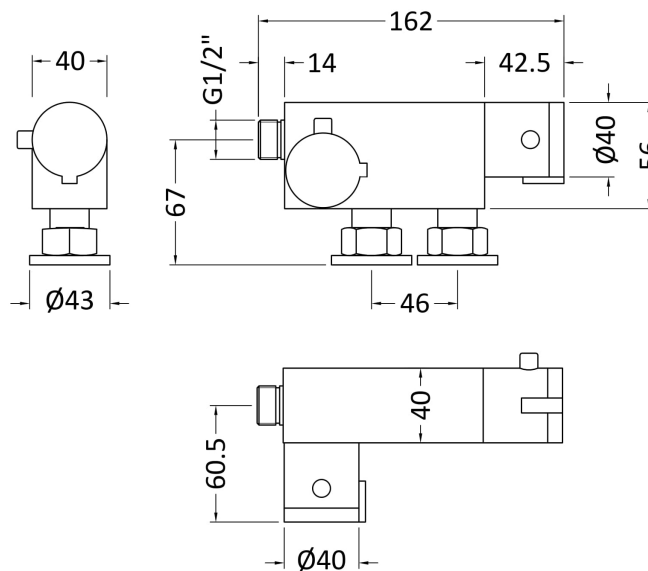

Sales Code: VBS023

Description: Vertical Thermo Bar Valve

Product Dimensions

Length (mm):	
Width (mm):	90
Height (mm):	45
Depth (mm):	185
Nett Weight (kg):	1.35

Packaging Dimensions

Length (mm):	80
Width (mm):	90
Height (mm):	180
Gross Weight (kg):	1.35

Packaging Data

Box Colour:	White Cardboard Box
Box Qty:	1
Label Size:	100 x 50
Label Colour:	White Label
Label Qty:	2

Outer Box Dimensions (If Applicable)

Length (mm):	
Width (mm):	
Height (mm):	
Depth (mm):	
Gross Weight (kg):	13
Barcode:	5055275830659

Product Details

Country of Origin:	China
Fitting Instruction:	No
Product Material:	Brass/ABS
Mount Type:	Wall, Surface
Outlet Elbow Supplied:	No
Easy Clean:	Not Applicable
Head Included:	No
Handset Included:	No
Body Jets Included:	No
No of Body Jets:	Not Applicable
Operating Pressure (bar):	0.2
Valve/Cartridge Type:	1/4 Turn Ceramic Disc
Flow Rates (L/min):	0.1 bar: 2.6 0.5 bar: 7.5 1 bar: 11.1 2 bar: 16.2 3 bar: 20.2
TMV2 Approved:	No Approval No: N/A
TMV3 Approved:	No Approval No: N/A
WRAS Approved:	No Approval No: N/A
Head Function:	Not Applicable
Handset Function:	Not Applicable
Body Jet Info:	Not Applicable
Pipe Size:	15 mm
Pipe Centres:	N/A
Colour/Finish:	Chrome
Hose Included:	No
No. of Outlets:	1