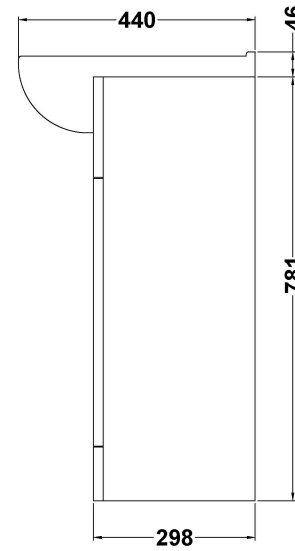

Sales Code: VTM450

Description: Mayford 450mm Basin & Cabinet

Packaging Details

Barcode: 5055369071043

Sales Code: NBC101

Description: 450 Deluxe Basin 1Th (300 Deep)

Product Dimensions

Height (mm):	177
Width (mm):	458
Depth (mm):	440
Nett Weight (kg):	11.5

Packaging Dimensions

Height (mm):	460
Width (mm):	190
Depth (mm):	475
Gross Weight (kg):	11.5

Packaging Data

Box Colour:	Brown Cardboard Box - Printed
Box Qty:	1
Label Size:	100 x 50
Label Colour:	Not Applicable
Label Qty:	0

Outer Box Dimensions (If Applicable)

Height (mm):	
Width (mm):	
Depth (mm):	
Gross Weight (kg):	
Barcode:	5055369054176

Product Details

Country of Origin:	China
Fitting Instruction:	No
Certification: CE & UKCA: No	WRAS: N/A WRAS No: N/A
Product Material:	Vitreous China
Fixing Supplied:	No

Sales Code: PRC101

Description: 450 Pr Std Basin Unit

Product Dimensions

Height (mm):	781
Width (mm):	415
Depth (mm):	298
Nett Weight (kg):	14.02

Packaging Dimensions

Height (mm):	325
Width (mm):	440
Depth (mm):	815
Gross Weight (kg):	14.02