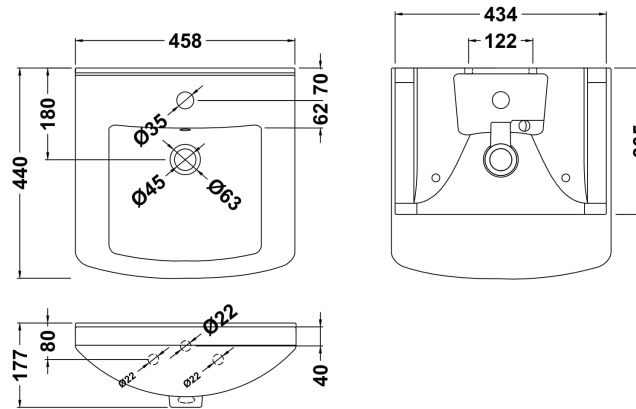

Sales Code: VTM450

Description: Mayford 450mm Basin & Cabinet

Packaging Details

Barcode: 5055369071043

Sales Code: NBC101

Description: 450 Deluxe Basin 1Th (300 Deep)

Product Dimensions

Height (mm):	177
Width (mm):	458
Depth (mm):	440
Nett Weight (kg):	11.5

Packaging Dimensions

Height (mm):	460
Width (mm):	190
Depth (mm):	475
Gross Weight (kg):	11.5

Packaging Data

Box Colour:	Brown Cardboard Box - Printed
Box Qty:	1
Label Size:	100 x 50
Label Colour:	Not Applicable
Label Qty:	0

Outer Box Dimensions (If Applicable)

Height (mm):	
Width (mm):	
Depth (mm):	
Gross Weight (kg):	
Barcode:	5055369054176

Product Details

Country of Origin:	China
Fitting Instruction:	No
Certification: CE & UKCA: No	WRAS: N/A WRAS No: N/A
Product Material:	Vitreous China
Fixing Supplied:	No

Sales Code: PRC101

Description: 450 Pr Std Basin Unit

Product Dimensions

Height (mm):	781
Width (mm):	415
Depth (mm):	298
Nett Weight (kg):	14.02

Packaging Dimensions

Height (mm):	325
Width (mm):	440
Depth (mm):	815
Gross Weight (kg):	14.02