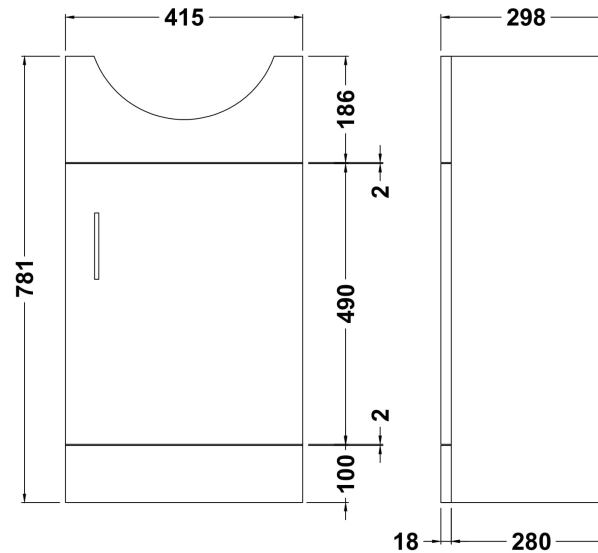

Packaging Dimensions

Height (mm):	460
Width (mm):	190
Depth (mm):	475
Gross Weight (kg):	11.5

Packaging Data

Box Colour:	Brown Cardboard Box - Printed
Box Qty:	1
Label Size:	100 x 50
Label Colour:	Not Applicable
Label Qty:	0

Outer Box Dimensions (If Applicable)

Height (mm):	
Width (mm):	
Depth (mm):	
Gross Weight (kg):	
Barcode:	5055369054176

Product Details

Country of Origin:	China
Fitting Instruction:	No
Certification: CE & UKCA: No	WRAS: N/A WRAS No: N/A
Product Material:	Vitreous China
Fixing Supplied:	No

Sales Code: PRC101

Description: 450 Pr Std Basin Unit

Product Dimensions

Height (mm):	781
Width (mm):	415
Depth (mm):	298
Nett Weight (kg):	14.02

Packaging Dimensions

Height (mm):	325
Width (mm):	440
Depth (mm):	815
Gross Weight (kg):	14.02

Packaging Data

Box Colour:	Brown Cardboard Box - Printed
Box Qty:	1
Label Size:	100 x 50
Label Colour:	Not Applicable
Label Qty:	0

Outer Box Dimensions (If Applicable)

Height (mm):	
Width (mm):	
Depth (mm):	
Gross Weight (kg):	
Barcode:	5055369058310