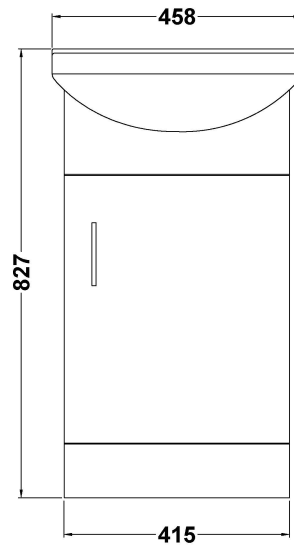

Sales Code: VTM450

Description: Mayford 450mm Basin & Cabinet

Packaging Details

Barcode: 5055369071043

Sales Code: NBC101

Description: 450 Deluxe Basin 1Th (300 Deep)

Product Dimensions

Height (mm):	177
Width (mm):	458
Depth (mm):	440
Nett Weight (kg):	11.5

Packaging Dimensions

Height (mm):	460
Width (mm):	190
Depth (mm):	475
Gross Weight (kg):	11.5

Packaging Data

Box Colour:	Brown Cardboard Box - Printed
Box Qty:	1
Label Size:	100 x 50
Label Colour:	Not Applicable
Label Qty:	0

Outer Box Dimensions (If Applicable)

Height (mm):	
Width (mm):	
Depth (mm):	
Gross Weight (kg):	
Barcode:	5055369054176

Product Details

Country of Origin:	China
Fitting Instruction:	No
Certification: CE & UKCA: No	WRAS: N/A WRAS No: N/A
Product Material:	Vitreous China
Fixing Supplied:	No

Sales Code: PRC101

Description: 450 Pr Std Basin Unit

Product Dimensions

Height (mm):	781
Width (mm):	415
Depth (mm):	298
Nett Weight (kg):	14.02

Packaging Dimensions

Height (mm):	325
Width (mm):	440
Depth (mm):	815
Gross Weight (kg):	14.02