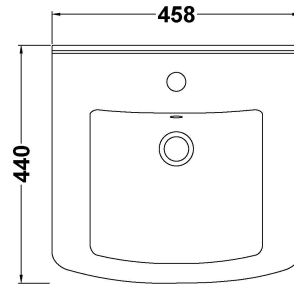

Sales Code: VTM450

Description: Mayford 450mm Basin & Cabinet

Packaging Details

Barcode: 5055369071043

Sales Code: NBC101

Description: 450 Deluxe Basin 1Th (300 Deep)

Product Dimensions

Height (mm):	177
Width (mm):	458
Depth (mm):	440
Nett Weight (kg):	11.5

Packaging Dimensions

Height (mm):	460
Width (mm):	190
Depth (mm):	475
Gross Weight (kg):	11.5

Packaging Data

Box Colour:	Brown Cardboard Box - Printed
Box Qty:	1
Label Size:	100 x 50
Label Colour:	Not Applicable
Label Qty:	0

Outer Box Dimensions (If Applicable)

Height (mm):	
Width (mm):	
Depth (mm):	
Gross Weight (kg):	
Barcode:	5055369054176

Product Details

Country of Origin:	China
Fitting Instruction:	No
Certification: CE & UKCA: No	WRAS: N/A WRAS No: N/A
Product Material:	Vitreous China
Fixing Supplied:	No

Sales Code: PRC101

Description: 450 Pr Std Basin Unit

Product Dimensions

Height (mm):	781
Width (mm):	415
Depth (mm):	298
Nett Weight (kg):	14.02

Packaging Dimensions

Height (mm):	325
Width (mm):	440
Depth (mm):	815
Gross Weight (kg):	14.02