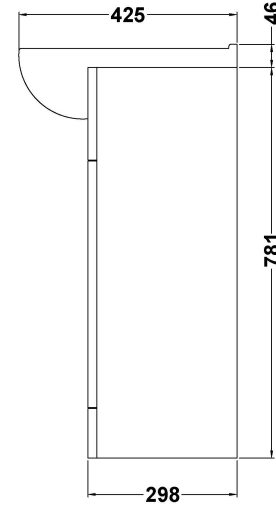

Sales Code: VTM550

Description: Mayford 550mm Basin & Cabinet

Packaging Details

Barcode: 5055369071050

Sales Code: NBC102

Description: 550 Deluxe Basin 1Th (300 Deep)

Product Dimensions

Height (mm):	175
Width (mm):	560
Depth (mm):	425
Nett Weight (kg):	13

Packaging Dimensions

Height (mm):	450
Width (mm):	190
Depth (mm):	600
Gross Weight (kg):	13

Packaging Data

Box Colour:	Brown Cardboard Box - Printed
Box Qty:	1
Label Size:	100 x 50
Label Colour:	Not Applicable
Label Qty:	0

Outer Box Dimensions (If Applicable)

Height (mm):	
Width (mm):	
Depth (mm):	
Gross Weight (kg):	
Barcode:	5055369054183

Product Details

Country of Origin:	China
Fitting Instruction:	No
Certification: CE & UKCA: No	WRAS: N/A WRAS No: N/A
Product Material:	Vitreous China
Fixing Supplied:	No

Sales Code: PRC102

Description: 550 Pr Std Basin Unit

Product Dimensions

Height (mm):	781
Width (mm):	520
Depth (mm):	298
Nett Weight (kg):	15.8

Packaging Dimensions

Height (mm):	325
Width (mm):	540
Depth (mm):	815
Gross Weight (kg):	16.8