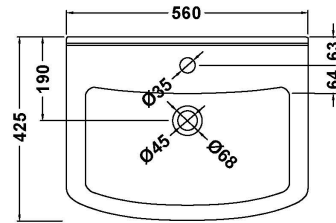

Sales Code: VTM550

Description: Mayford 550mm Basin & Cabinet

Packaging Details

Barcode: 5055369071050

Sales Code: NBC102

Description: 550 Deluxe Basin 1Th (300 Deep)

Product Dimensions

Height (mm):	175
Width (mm):	560
Depth (mm):	425
Nett Weight (kg):	13

Packaging Dimensions

Height (mm):	450
Width (mm):	190
Depth (mm):	600
Gross Weight (kg):	13

Packaging Data

Box Colour:	Brown Cardboard Box - Printed
Box Qty:	1
Label Size:	100 x 50
Label Colour:	Not Applicable
Label Qty:	0

Outer Box Dimensions (If Applicable)

Height (mm):	
Width (mm):	
Depth (mm):	
Gross Weight (kg):	
Barcode:	5055369054183

Product Details

Country of Origin:	China
Fitting Instruction:	No
Certification: CE & UKCA: No	WRAS: N/A WRAS No: N/A
Product Material:	Vitreous China
Fixing Supplied:	No

Sales Code: PRC102

Description: 550 Pr Std Basin Unit

Product Dimensions

Height (mm):	781
Width (mm):	520
Depth (mm):	298
Nett Weight (kg):	15.8

Packaging Dimensions

Height (mm):	325
Width (mm):	540
Depth (mm):	815
Gross Weight (kg):	16.8