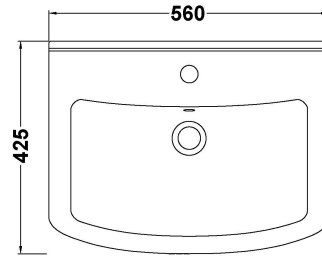

Sales Code: VTM550

Description: Mayford 550mm Basin & Cabinet

Packaging Details

Barcode: 5055369071050

Sales Code: NBC102

Description: 550 Deluxe Basin 1Th (300 Deep)

Product Dimensions

Height (mm):	175
Width (mm):	560
Depth (mm):	425
Nett Weight (kg):	13

Packaging Dimensions

Height (mm):	450
Width (mm):	190
Depth (mm):	600
Gross Weight (kg):	13

Packaging Data

Box Colour:	Brown Cardboard Box - Printed
Box Qty:	1
Label Size:	100 x 50
Label Colour:	Not Applicable
Label Qty:	0

Outer Box Dimensions (If Applicable)

Height (mm):	
Width (mm):	
Depth (mm):	
Gross Weight (kg):	
Barcode:	5055369054183

Product Details

Country of Origin:	China
Fitting Instruction:	No
Certification: CE & UKCA: No	WRAS: N/A WRAS No: N/A
Product Material:	Vitreous China
Fixing Supplied:	No

Sales Code: PRC102

Description: 550 Pr Std Basin Unit

Product Dimensions

Height (mm):	781
Width (mm):	520
Depth (mm):	298
Nett Weight (kg):	15.8

Packaging Dimensions

Height (mm):	325
Width (mm):	540
Depth (mm):	815
Gross Weight (kg):	16.8