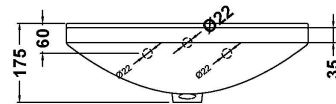

Sales Code: VTM550

Description: Mayford 550mm Basin & Cabinet

Packaging Details

Barcode: 5055369071050

Sales Code: NBC102

Description: 550 Deluxe Basin 1Th (300 Deep)

Product Dimensions

Height (mm):	175
Width (mm):	560
Depth (mm):	425
Nett Weight (kg):	13

Packaging Dimensions

Height (mm):	450
Width (mm):	190
Depth (mm):	600
Gross Weight (kg):	13

Packaging Data

Box Colour:	Brown Cardboard Box - Printed
Box Qty:	1
Label Size:	100 x 50
Label Colour:	Not Applicable
Label Qty:	0

Outer Box Dimensions (If Applicable)

Height (mm):	
Width (mm):	
Depth (mm):	
Gross Weight (kg):	
Barcode:	5055369054183

Product Details

Country of Origin:	China
Fitting Instruction:	No
Certification: CE & UKCA: No	WRAS: N/A WRAS No: N/A
Product Material:	Vitreous China
Fixing Supplied:	No

Sales Code: PRC102

Description: 550 Pr Std Basin Unit

Product Dimensions

Height (mm):	781
Width (mm):	520
Depth (mm):	298
Nett Weight (kg):	15.8

Packaging Dimensions

Height (mm):	325
Width (mm):	540
Depth (mm):	815
Gross Weight (kg):	16.8