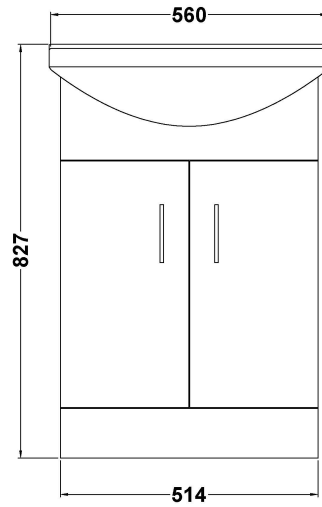

Sales Code: VTM550

Description: Mayford 550mm Basin & Cabinet

Packaging Details

Barcode: 5055369071050

Sales Code: NBC102

Description: 550 Deluxe Basin 1Th (300 Deep)

Product Dimensions

Height (mm):	175
Width (mm):	560
Depth (mm):	425
Nett Weight (kg):	13

Packaging Dimensions

Height (mm):	450
Width (mm):	190
Depth (mm):	600
Gross Weight (kg):	13

Packaging Data

Box Colour:	Brown Cardboard Box - Printed
Box Qty:	1
Label Size:	100 x 50
Label Colour:	Not Applicable
Label Qty:	0

Outer Box Dimensions (If Applicable)

Height (mm):	
Width (mm):	
Depth (mm):	
Gross Weight (kg):	
Barcode:	5055369054183

Product Details

Country of Origin:	China
Fitting Instruction:	No
Certification: CE & UKCA: No	WRAS: N/A WRAS No: N/A
Product Material:	Vitreous China
Fixing Supplied:	No

Sales Code: PRC102

Description: 550 Pr Std Basin Unit

Product Dimensions

Height (mm):	781
Width (mm):	520
Depth (mm):	298
Nett Weight (kg):	15.8

Packaging Dimensions

Height (mm):	325
Width (mm):	540
Depth (mm):	815
Gross Weight (kg):	16.8