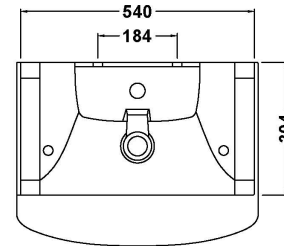

Sales Code: VTM550

Description: Mayford 550mm Basin & Cabinet

Packaging Details

Barcode: 5055369071050

Sales Code: NBC102

Description: 550 Deluxe Basin 1Th (300 Deep)

Product Dimensions

Height (mm):	175
Width (mm):	560
Depth (mm):	425
Nett Weight (kg):	13

Packaging Dimensions

Height (mm):	450
Width (mm):	190
Depth (mm):	600
Gross Weight (kg):	13

Packaging Data

Box Colour:	Brown Cardboard Box - Printed
Box Qty:	1
Label Size:	100 x 50
Label Colour:	Not Applicable
Label Qty:	0

Outer Box Dimensions (If Applicable)

Height (mm):	
Width (mm):	
Depth (mm):	
Gross Weight (kg):	
Barcode:	5055369054183

Product Details

Country of Origin:	China
Fitting Instruction:	No
Certification: CE & UKCA: No	WRAS: N/A WRAS No: N/A
Product Material:	Vitreous China
Fixing Supplied:	No

Sales Code: PRC102

Description: 550 Pr Std Basin Unit

Product Dimensions

Height (mm):	781
Width (mm):	520
Depth (mm):	298
Nett Weight (kg):	15.8

Packaging Dimensions

Height (mm):	325
Width (mm):	540
Depth (mm):	815
Gross Weight (kg):	16.8