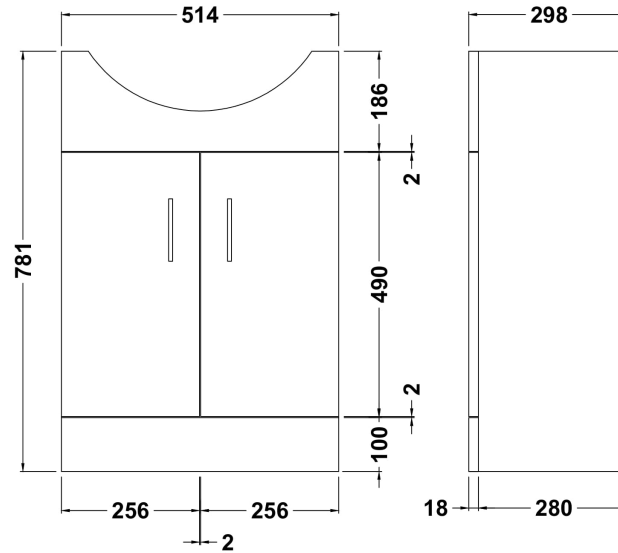

Sales Code: VTM550

Description: Mayford 550mm Basin & Cabinet

Packaging Details

Barcode: 5055369071050

Sales Code: NBC102

Description: 550 Deluxe Basin 1Th (300 Deep)

Product Dimensions

Height (mm):	175
Width (mm):	560
Depth (mm):	425
Nett Weight (kg):	13

Packaging Dimensions

Height (mm):	450
Width (mm):	190
Depth (mm):	600
Gross Weight (kg):	13

Packaging Data

Box Colour:	Brown Cardboard Box - Printed
Box Qty:	1
Label Size:	100 x 50
Label Colour:	Not Applicable
Label Qty:	0

Outer Box Dimensions (If Applicable)

Height (mm):	
Width (mm):	
Depth (mm):	
Gross Weight (kg):	
Barcode:	5055369054183

Product Details

Country of Origin:	China
Fitting Instruction:	No
Certification: CE & UKCA: No	WRAS: N/A WRAS No: N/A
Product Material:	Vitreous China
Fixing Supplied:	No

Sales Code: PRC102

Description: 550 Pr Std Basin Unit

Product Dimensions

Height (mm):	781
Width (mm):	520
Depth (mm):	298
Nett Weight (kg):	15.8

Packaging Dimensions

Height (mm):	325
Width (mm):	540
Depth (mm):	815
Gross Weight (kg):	16.8