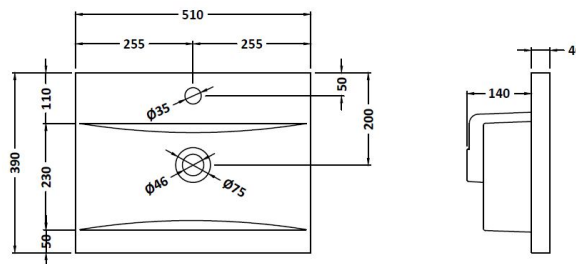

Packaging Dimensions

Height (mm):	410
Width (mm):	535
Depth (mm):	835
Gross Weight (kg):	20.5

Packaging Data

Box Colour:	Brown Cardboard Box - Printed
Box Qty:	1
Label Size:	100 x 50
Label Colour:	Not Applicable
Label Qty:	0

Outer Box Dimensions (If Applicable)

Height (mm):	
Width (mm):	
Depth (mm):	
Gross Weight (kg):	
Barcode:	5055275826676

Product Details

Country of Origin:	United Kingdom
Fitting Instruction:	No
CE & UKCA:	N/A
FSC Certified Materials:	Yes
Colour:	Gloss White
Construction Method:	Cam & Wood Dowel
Construction Type:	Rigid
Cabinet Finish:	MFC Painted Gloss
Fascia Finish:	Mdf Painted Gloss
Cabinet Thickness (mm):	16
Fascia Thickness (mm):	18
Drawer Included:	No
Drawer Type:	Not Applicable
No of Shelves:	1
Hinge Type:	95 Degree Clip-On Soft Close
Hinge Included:	Yes
Adjustable Legs:	No, Not Required
Fixings Included:	No
Handle Style:	Modern
Waste Shroud:	Not Applicable
Handle Included:	Yes
Handle Type:	D-Shape

Sales Code: NVM012

Description: 500 Mid-Edged Basin 1 Th

Product Dimensions

Height (mm):	180
Width (mm):	510
Depth (mm):	390
Nett Weight (kg):	10.54

Packaging Dimensions

Height (mm):	210
Width (mm):	410
Depth (mm):	530
Gross Weight (kg):	10.54

Packaging Data

Box Colour:	Brown Cardboard Box - Printed
Box Qty:	1
Label Size:	100 x 50
Label Colour:	White Label
Label Qty:	2

Outer Box Dimensions (If Applicable)

Height (mm):	
Width (mm):	
Depth (mm):	
Gross Weight (kg):	
Barcode:	5055369043446