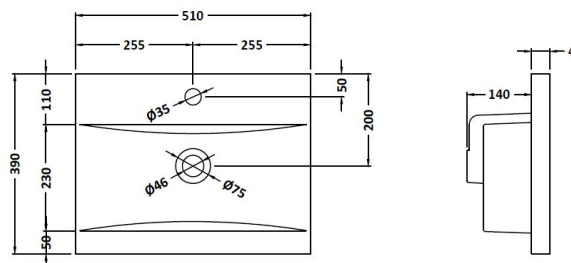

Packaging Dimensions

Height (mm):	410
Width (mm):	535
Depth (mm):	835
Gross Weight (kg):	20.5

Packaging Data

Box Colour:	Brown Cardboard Box - Printed
Box Qty:	1
Label Size:	100 x 50
Label Colour:	Not Applicable
Label Qty:	0

Outer Box Dimensions (If Applicable)

Height (mm):	
Width (mm):	
Depth (mm):	
Gross Weight (kg):	
Barcode:	5055275826676

Product Details

Country of Origin:	United Kingdom
Fitting Instruction:	No
CE & UKCA:	N/A
FSC Certified Materials:	Yes
Colour:	Gloss White
Construction Method:	Cam & Wood Dowel
Construction Type:	Rigid
Cabinet Finish:	MFC Painted Gloss
Fascia Finish:	Mdf Painted Gloss
Cabinet Thickness (mm):	16
Fascia Thickness (mm):	18
Drawer Included:	No
Drawer Type:	Not Applicable
No of Shelves:	1
Hinge Type:	95 Degree Clip-On Soft Close
Hinge Included:	Yes
Adjustable Legs:	No, Not Required
Fixings Included:	No
Handle Style:	Modern
Waste Shroud:	Not Applicable
Handle Included:	Yes
Handle Type:	D-Shape

Sales Code: NVM012

Description: 500 Mid-Edged Basin 1 Th

Product Dimensions

Height (mm):	180
Width (mm):	510
Depth (mm):	390
Nett Weight (kg):	10.54

Packaging Dimensions

Height (mm):	210
Width (mm):	410
Depth (mm):	530
Gross Weight (kg):	10.54

Packaging Data

Box Colour:	Brown Cardboard Box - Printed
Box Qty:	1
Label Size:	100 x 50
Label Colour:	White Label
Label Qty:	2

Outer Box Dimensions (If Applicable)

Height (mm):	
Width (mm):	
Depth (mm):	
Gross Weight (kg):	
Barcode:	5055369043446