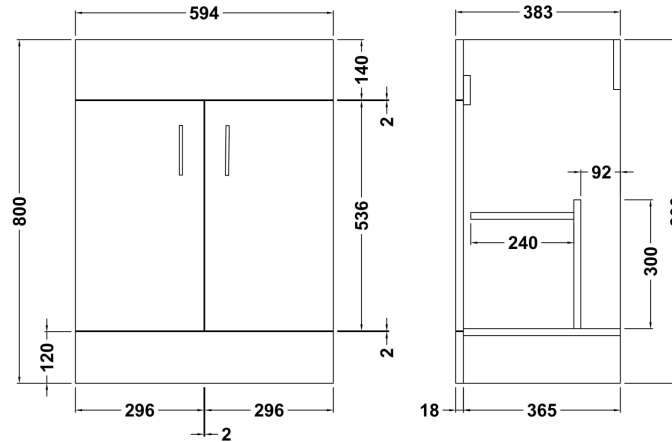

Sales Code: VTMW600

Description: White Minimalist 600mm Basin Unit

Packaging Details

Barcode: 5055146195009

Sales Code: NVM103

Description: 600X400mm Turin Cabinet

Product Dimensions

Height (mm):	800
Width (mm):	600
Depth (mm):	385
Nett Weight (kg):	24

Packaging Dimensions

Height (mm):	410
Width (mm):	635
Depth (mm):	835
Gross Weight (kg):	24

Packaging Data

Box Colour:	Brown Cardboard Box - Printed
Box Qty:	1
Label Size:	100 x 50
Label Colour:	Not Applicable
Label Qty:	0

Outer Box Dimensions (If Applicable)

Height (mm):	
Width (mm):	
Depth (mm):	
Gross Weight (kg):	
Barcode:	5055146194774

Product Details

Country of Origin:	China
Fitting Instruction:	No
CE & UKCA:	N/A
FSC Certified Materials:	Yes
Colour:	Gloss White
Construction Method:	Cam & Wood Dowel
Construction Type:	Rigid
Cabinet Finish:	MFC Painted Gloss
Fascia Finish:	MFC Painted Gloss
Cabinet Thickness (mm):	16
Fascia Thickness (mm):	18
Drawer Included:	No
Drawer Type:	Not Applicable
No of Shelves:	1
Hinge Type:	95 Degree Clip-On Soft Close
Hinge Included:	Yes
Adjustable Legs:	No
Fixings Included:	No
Handle Style:	Modern
Waste Shroud:	No
Handle Included:	Yes
Handle Type:	D-Shape

Sales Code: NVM003

Description: Minimalist Basin 600mm

Product Dimensions

Height (mm):	170
Width (mm):	600
Depth (mm):	390
Nett Weight (kg):	10.76

Packaging Dimensions

Height (mm):	200
Width (mm):	400
Depth (mm):	620
Gross Weight (kg):	10.76