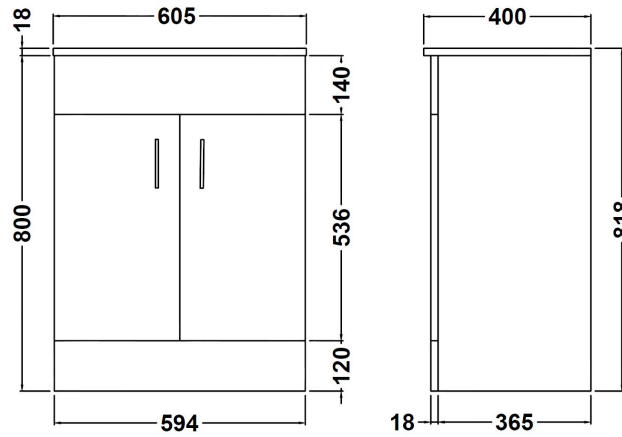

Sales Code: VTMW600

Description: White Minimalist 600mm Basin Unit

Packaging Details

Barcode: 5055146195009

Sales Code: NVM103

Description: 600X400mm Turin Cabinet

Product Dimensions

Height (mm):	800
Width (mm):	600
Depth (mm):	385
Nett Weight (kg):	24

Packaging Dimensions

Height (mm):	410
Width (mm):	635
Depth (mm):	835
Gross Weight (kg):	24

Packaging Data

Box Colour:	Brown Cardboard Box - Printed
Box Qty:	1
Label Size:	100 x 50
Label Colour:	Not Applicable
Label Qty:	0

Outer Box Dimensions (If Applicable)

Height (mm):	
Width (mm):	
Depth (mm):	
Gross Weight (kg):	
Barcode:	5055146194774

Product Details

Country of Origin:	China
Fitting Instruction:	No
CE & UKCA:	N/A
FSC Certified Materials:	Yes
Colour:	Gloss White
Construction Method:	Cam & Wood Dowel
Construction Type:	Rigid
Cabinet Finish:	MFC Painted Gloss
Fascia Finish:	MFC Painted Gloss
Cabinet Thickness (mm):	16
Fascia Thickness (mm):	18
Drawer Included:	No
Drawer Type:	Not Applicable
No of Shelves:	1
Hinge Type:	95 Degree Clip-On Soft Close
Hinge Included:	Yes
Adjustable Legs:	No
Fixings Included:	No
Handle Style:	Modern
Waste Shroud:	No
Handle Included:	Yes
Handle Type:	D-Shape

Sales Code: NVM003

Description: Minimalist Basin 600mm

Product Dimensions

Height (mm):	170
Width (mm):	600
Depth (mm):	390
Nett Weight (kg):	10.76

Packaging Dimensions

Height (mm):	200
Width (mm):	400
Depth (mm):	620
Gross Weight (kg):	10.76