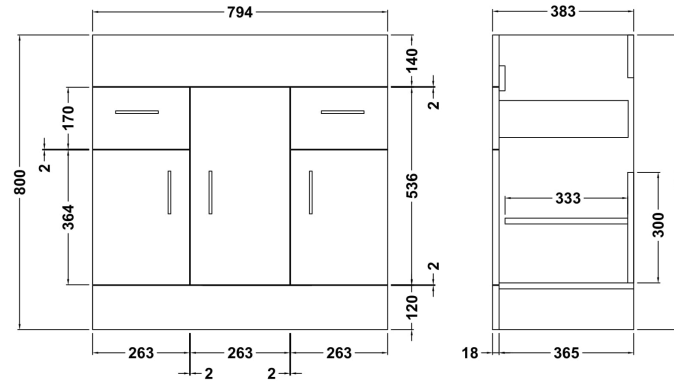

### Product Dimensions

Height (mm):	800
Width (mm):	794
Depth (mm):	383
Nett Weight (kg):	37.8

### Packaging Dimensions

Height (mm):	410
Width (mm):	820
Depth (mm):	835
Gross Weight (kg):	37.8

### Product Dimensions

Height (mm):	180
Width (mm):	810
Depth (mm):	390
Nett Weight (kg):	15

### Packaging Dimensions

Height (mm):	210
Width (mm):	410
Depth (mm):	830
Gross Weight (kg):	15