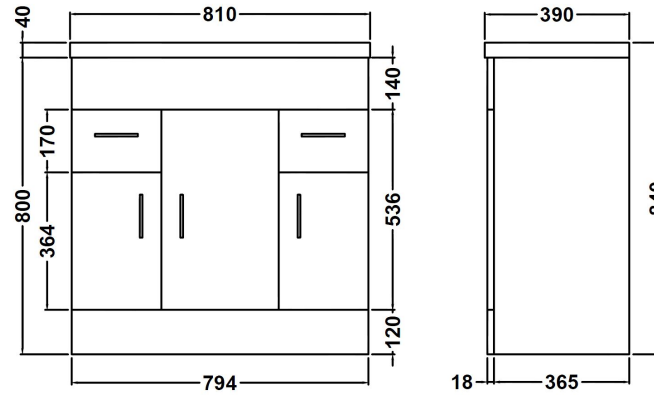

Sales Code: VTMW800E

Description: White Mid-Edged 800mm Basin Unit Opt1

Packaging Details

Barcode: 5055275867327

Sales Code: NVM105

Description: 800X400mm Turin Cabinet

Product Dimensions

Height (mm):	800
Width (mm):	794
Depth (mm):	383
Nett Weight (kg):	37.8

Packaging Dimensions

Height (mm):	410
Width (mm):	820
Depth (mm):	835
Gross Weight (kg):	37.8

Packaging Data

Box Colour:	Brown Cardboard Box - Printed
Box Qty:	1
Label Size:	100 x 50
Label Colour:	Not Applicable
Label Qty:	0

Outer Box Dimensions (If Applicable)

Height (mm):	
Width (mm):	
Depth (mm):	
Gross Weight (kg):	
Barcode:	5055146194781

Product Details

Country of Origin:	China
Fitting Instruction:	No
CE & UKCA:	N/A
FSC Certified Materials:	Yes
Colour:	Gloss White
Construction Method:	Cam & Wood Dowel
Construction Type:	Rigid
Cabinet Finish:	MFC Painted Gloss
Fascia Finish:	MFC Painted Gloss
Cabinet Thickness (mm):	16
Fascia Thickness (mm):	18
Drawer Included:	Yes
Drawer Type:	16mm MFC Non-Softclose
No of Shelves:	3
Hinge Type:	95 Degree Clip-On Soft Close
Hinge Included:	Yes
Adjustable Legs:	No
Fixings Included:	No
Handle Style:	Modern
Waste Shroud:	No
Handle Included:	Yes
Handle Type:	D-Shape

Sales Code: NVM015

Description: 800 Mid Edged Basin 1 Th

Product Dimensions

Height (mm):	180
Width (mm):	810
Depth (mm):	390
Nett Weight (kg):	15

Packaging Dimensions

Height (mm):	210
Width (mm):	410
Depth (mm):	830
Gross Weight (kg):	15