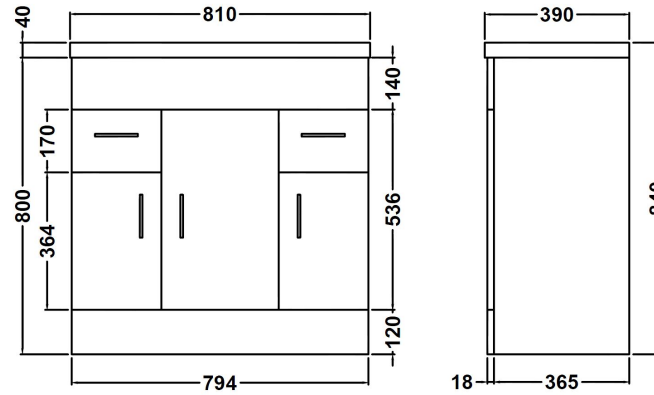

Sales Code: VTMW800E

Description: White Mid-Edged 800mm Basin Unit Opt1

Packaging Details

Barcode: 5055275867327