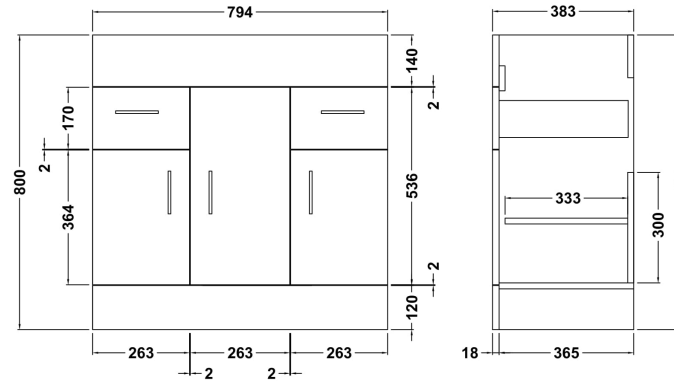

Sales Code: VTMW800E

Description: White Mid-Edged 800mm Basin Unit Opt1

Packaging Details

Barcode: 5055275867327

Sales Code: NVM105

Description: 800X400mm Turin Cabinet

Product Dimensions

Height (mm):	800
Width (mm):	794
Depth (mm):	383
Nett Weight (kg):	37.8

Packaging Dimensions

Height (mm):	410
Width (mm):	820
Depth (mm):	835
Gross Weight (kg):	37.8

Packaging Data

Box Colour:	Brown Cardboard Box - Printed
Box Qty:	1
Label Size:	100 x 50
Label Colour:	Not Applicable
Label Qty:	0

Outer Box Dimensions (If Applicable)

Height (mm):	
Width (mm):	
Depth (mm):	
Gross Weight (kg):	
Barcode:	5055146194781

Product Details

Country of Origin:	China
Fitting Instruction:	No
CE & UKCA:	N/A
FSC Certified Materials:	Yes
Colour:	Gloss White
Construction Method:	Cam & Wood Dowel
Construction Type:	Rigid
Cabinet Finish:	MFC Painted Gloss
Fascia Finish:	MFC Painted Gloss
Cabinet Thickness (mm):	16
Fascia Thickness (mm):	18
Drawer Included:	Yes
Drawer Type:	16mm MFC Non-Softclose
No of Shelves:	3
Hinge Type:	95 Degree Clip-On Soft Close
Hinge Included:	Yes
Adjustable Legs:	No
Fixings Included:	No
Handle Style:	Modern
Waste Shroud:	No
Handle Included:	Yes
Handle Type:	D-Shape

Sales Code: NVM015

Description: 800 Mid Edged Basin 1 Th

Product Dimensions

Height (mm):	180
Width (mm):	810
Depth (mm):	390
Nett Weight (kg):	15

Packaging Dimensions

Height (mm):	210
Width (mm):	410
Depth (mm):	830
Gross Weight (kg):	15