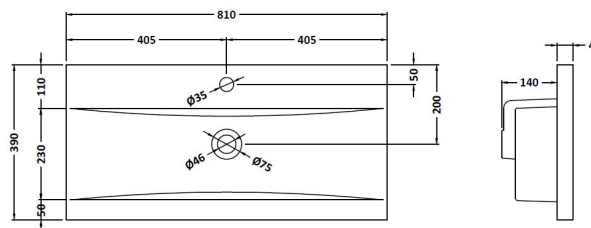

Packaging Dimensions

Height (mm):	410
Width (mm):	820
Depth (mm):	835
Gross Weight (kg):	37.8

Packaging Data

Box Colour:	Brown Cardboard Box - Printed
Box Qty:	1
Label Size:	100 x 50
Label Colour:	Not Applicable
Label Qty:	0

Outer Box Dimensions (If Applicable)

Height (mm):	
Width (mm):	
Depth (mm):	
Gross Weight (kg):	
Barcode:	5055146194781

Product Details

Country of Origin:	China
Fitting Instruction:	No
CE & UKCA:	N/A
FSC Certified Materials:	Yes
Colour:	Gloss White
Construction Method:	Cam & Wood Dowel
Construction Type:	Rigid
Cabinet Finish:	MFC Painted Gloss
Fascia Finish:	MFC Painted Gloss
Cabinet Thickness (mm):	16
Fascia Thickness (mm):	18
Drawer Included:	Yes
Drawer Type:	16mm MFC Non-Softclose
No of Shelves:	3
Hinge Type:	95 Degree Clip-On Soft Close
Hinge Included:	Yes
Adjustable Legs:	No
Fixings Included:	No
Handle Style:	Modern
Waste Shroud:	No
Handle Included:	Yes
Handle Type:	D-Shape

Sales Code: NVM015

Description: 800 Mid Edged Basin 1 Th

Product Dimensions

Height (mm):	180
Width (mm):	810
Depth (mm):	390
Nett Weight (kg):	15

Packaging Dimensions

Height (mm):	210
Width (mm):	410
Depth (mm):	830
Gross Weight (kg):	15

Packaging Data

Box Colour:	Brown Cardboard Box
Box Qty:	1
Label Size:	100 x 50
Label Colour:	White Label
Label Qty:	2

Outer Box Dimensions (If Applicable)

Height (mm):	
Width (mm):	
Depth (mm):	
Gross Weight (kg):	
Barcode:	5055369043422