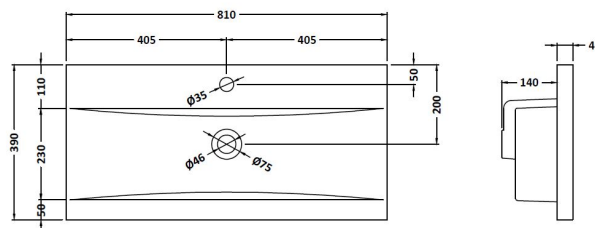

### Product Dimensions

Height (mm):	800
Width (mm):	794
Depth (mm):	383
Nett Weight (kg):	37.8

### Packaging Dimensions

Height (mm):	410
Width (mm):	820
Depth (mm):	835
Gross Weight (kg):	37.8

### Outer Box Dimensions (If Applicable)

Height (mm):	
Width (mm):	
Depth (mm):	
Gross Weight (kg):	
Barcode:	5055146194781

### Product Dimensions

Height (mm):	180
Width (mm):	810
Depth (mm):	390
Nett Weight (kg):	15