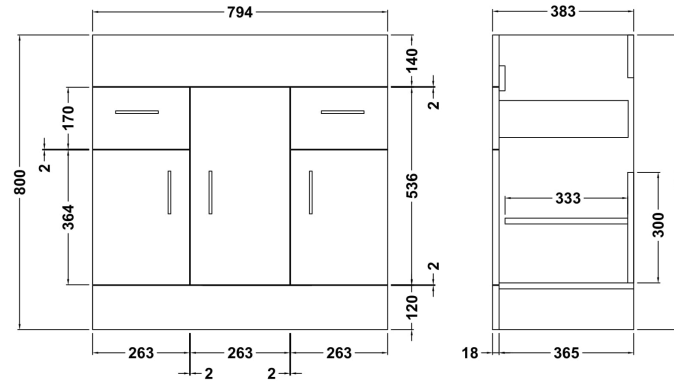

Sales Code: VTMW800

Description: White Minimalist 800mm Basin Unit

Packaging Details

Barcode: 5055146195016

Sales Code: NVM105

Description: 800X400mm Turin Cabinet

Product Dimensions

Height (mm):	800
Width (mm):	794
Depth (mm):	383
Nett Weight (kg):	37.8

Packaging Dimensions

Height (mm):	410
Width (mm):	820
Depth (mm):	835
Gross Weight (kg):	37.8

Packaging Data

Box Colour:	Brown Cardboard Box - Printed
Box Qty:	1
Label Size:	100 x 50
Label Colour:	Not Applicable
Label Qty:	0

Outer Box Dimensions (If Applicable)

Height (mm):	
Width (mm):	
Depth (mm):	
Gross Weight (kg):	
Barcode:	5055146194781

Product Details

Country of Origin:	China
Fitting Instruction:	No
CE & UKCA:	N/A
FSC Certified Materials:	Yes
Colour:	Gloss White
Construction Method:	Cam & Wood Dowel
Construction Type:	Rigid
Cabinet Finish:	MFC Painted Gloss
Fascia Finish:	MFC Painted Gloss
Cabinet Thickness (mm):	16
Fascia Thickness (mm):	18
Drawer Included:	Yes
Drawer Type:	16mm MFC Non-Softclose
No of Shelves:	3
Hinge Type:	95 Degree Clip-On Soft Close
Hinge Included:	Yes
Adjustable Legs:	No
Fixings Included:	No
Handle Style:	Modern
Waste Shroud:	No
Handle Included:	Yes
Handle Type:	D-Shape

Sales Code: NVM005

Description: Minimalist Basin 800mm

Product Dimensions

Height (mm):	170
Width (mm):	800
Depth (mm):	390
Nett Weight (kg):	16.9

Packaging Dimensions

Height (mm):	400
Width (mm):	820
Depth (mm):	200
Gross Weight (kg):	16.9