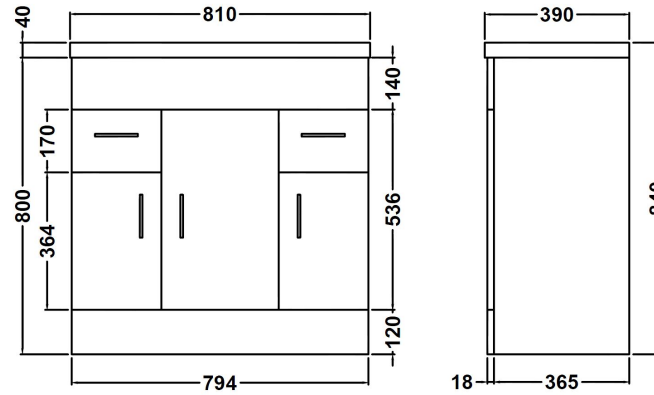

Sales Code: VTMW800

Description: White Minimalist 800mm Basin Unit

Packaging Details

Barcode: 5055146195016

Sales Code: NVM105

Description: 800X400mm Turin Cabinet

Product Dimensions

Height (mm):	800
Width (mm):	794
Depth (mm):	383
Nett Weight (kg):	37.8

Packaging Dimensions

Height (mm):	410
Width (mm):	820
Depth (mm):	835
Gross Weight (kg):	37.8

Packaging Data

Box Colour:	Brown Cardboard Box - Printed
Box Qty:	1
Label Size:	100 x 50
Label Colour:	Not Applicable
Label Qty:	0

Outer Box Dimensions (If Applicable)

Height (mm):	
Width (mm):	
Depth (mm):	
Gross Weight (kg):	
Barcode:	5055146194781

Product Details

Country of Origin:	China
Fitting Instruction:	No
CE & UKCA:	N/A
FSC Certified Materials:	Yes
Colour:	Gloss White
Construction Method:	Cam & Wood Dowel
Construction Type:	Rigid
Cabinet Finish:	MFC Painted Gloss
Fascia Finish:	MFC Painted Gloss
Cabinet Thickness (mm):	16
Fascia Thickness (mm):	18
Drawer Included:	Yes
Drawer Type:	16mm MFC Non-Softclose
No of Shelves:	3
Hinge Type:	95 Degree Clip-On Soft Close
Hinge Included:	Yes
Adjustable Legs:	No
Fixings Included:	No
Handle Style:	Modern
Waste Shroud:	No
Handle Included:	Yes
Handle Type:	D-Shape

Sales Code: NVM005

Description: Minimalist Basin 800mm

Product Dimensions

Height (mm):	170
Width (mm):	800
Depth (mm):	390
Nett Weight (kg):	16.9

Packaging Dimensions

Height (mm):	400
Width (mm):	820
Depth (mm):	200
Gross Weight (kg):	16.9