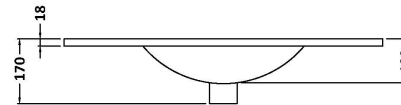

Packaging Dimensions

Height (mm):	410
Width (mm):	820
Depth (mm):	835
Gross Weight (kg):	37.8

Packaging Data

Box Colour:	Brown Cardboard Box - Printed
Box Qty:	1
Label Size:	100 x 50
Label Colour:	Not Applicable
Label Qty:	0

Outer Box Dimensions (If Applicable)

Height (mm):	
Width (mm):	
Depth (mm):	
Gross Weight (kg):	
Barcode:	5055146194781

Product Details

Country of Origin:	China
Fitting Instruction:	No
CE & UKCA:	N/A
FSC Certified Materials:	Yes
Colour:	Gloss White
Construction Method:	Cam & Wood Dowel
Construction Type:	Rigid
Cabinet Finish:	MFC Painted Gloss
Fascia Finish:	MFC Painted Gloss
Cabinet Thickness (mm):	16
Fascia Thickness (mm):	18
Drawer Included:	Yes
Drawer Type:	16mm MFC Non-Softclose
No of Shelves:	3
Hinge Type:	95 Degree Clip-On Soft Close
Hinge Included:	Yes
Adjustable Legs:	No
Fixings Included:	No
Handle Style:	Modern
Waste Shroud:	No
Handle Included:	Yes
Handle Type:	D-Shape

Sales Code: NVM005

Description: Minimalist Basin 800mm

Product Dimensions

Height (mm):	170
Width (mm):	800
Depth (mm):	390
Nett Weight (kg):	16.9

Packaging Dimensions

Height (mm):	400
Width (mm):	820
Depth (mm):	200
Gross Weight (kg):	16.9

Packaging Data

Box Colour:	Brown Cardboard Box - Printed
Box Qty:	1
Label Size:	100 x 50
Label Colour:	White Label
Label Qty:	2

Outer Box Dimensions (If Applicable)

Height (mm):	
Width (mm):	
Depth (mm):	
Gross Weight (kg):	
Barcode:	5055146194675