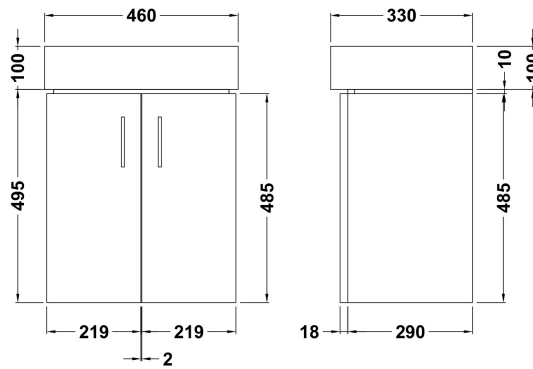

Sales Code: VTWW450

Description: High Gloss White 450 W/H Basin Unit

Packaging Details

Barcode: 5055369004416