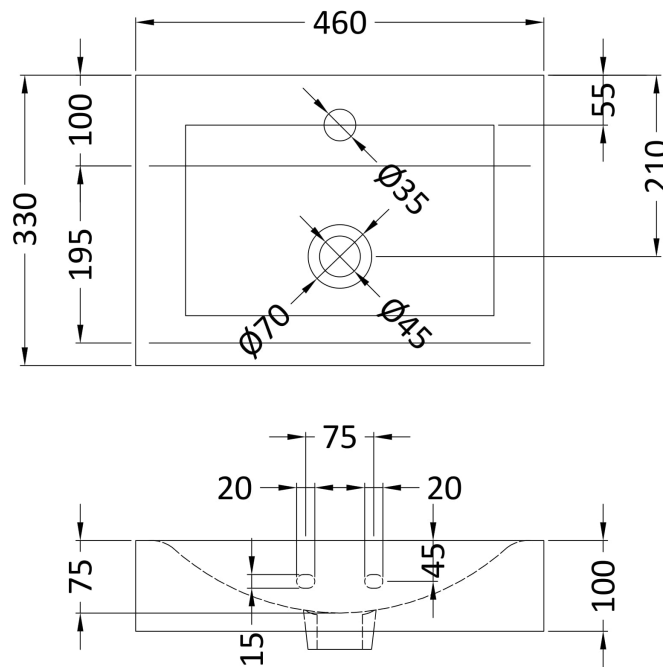

### Product Dimensions

Height (mm):	495
Width (mm):	440
Depth (mm):	308
Nett Weight (kg):	12

### Packaging Dimensions

Height (mm):	520
Width (mm):	355
Depth (mm):	455
Gross Weight (kg):	12.3

### Outer Box Dimensions (If Applicable)

Height (mm):	
Width (mm):	
Depth (mm):	
Gross Weight (kg):	
Barcode:	5055369001941

### Product Dimensions

Height (mm):	100
Width (mm):	460
Depth (mm):	330
Nett Weight (kg):	8.7