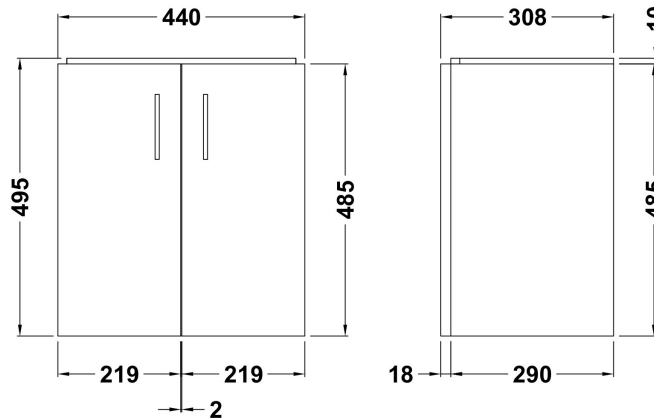

### Product Dimensions

Height (mm):	495
Width (mm):	440
Depth (mm):	308
Nett Weight (kg):	12

### Packaging Dimensions

Height (mm):	520
Width (mm):	355
Depth (mm):	455
Gross Weight (kg):	12.3

### Product Dimensions

Height (mm):	100
Width (mm):	460
Depth (mm):	330
Nett Weight (kg):	8.7

### Packaging Dimensions

Height (mm):	140
Width (mm):	470
Depth (mm):	340
Gross Weight (kg):	8.9