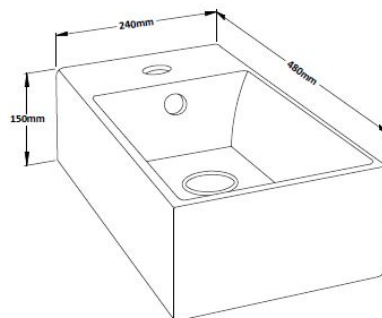

Packaging Dimensions

Height (mm):	255
Width (mm):	500
Depth (mm):	720
Gross Weight (kg):	14.06

Packaging Data

Box Colour:	Brown Cardboard Box - Printed
Box Qty:	1
Label Size:	100 x 50
Label Colour:	Not Applicable
Label Qty:	0

Outer Box Dimensions (If Applicable)

Height (mm):	
Width (mm):	
Depth (mm):	
Gross Weight (kg):	
Barcode:	5055146195580

Product Details

Country of Origin:	China
Fitting Instruction:	No
CE & UKCA:	N/A
FSC Certified Materials:	Yes
Colour:	Gloss White
Construction Method:	Cam & Wood Dowel
Construction Type:	Rigid
Cabinet Finish:	MFC Painted Gloss
Fascia Finish:	Mdf Painted Gloss
Cabinet Thickness (mm):	16
Fascia Thickness (mm):	18
Drawer Included:	No
Drawer Type:	Not Applicable
No of Shelves:	1
Hinge Type:	95 Degree Clip-On Soft Close
Hinge Included:	Yes
Adjustable Legs:	No
Fixings Included:	Yes
Handle Style:	Modern
Waste Shroud:	No
Handle Included:	Yes
Handle Type:	Bar

Sales Code: NBV001

Description: Cubix Compact Vessel

Product Dimensions

Height (mm):	240
Width (mm):	480
Depth (mm):	140
Nett Weight (kg):	10.78

Packaging Dimensions

Height (mm):	270
Width (mm):	470
Depth (mm):	180
Gross Weight (kg):	10.78

Packaging Data

Box Colour:	Brown Cardboard Box - Printed
Box Qty:	1
Label Size:	100 x 50
Label Colour:	White Label
Label Qty:	2

Outer Box Dimensions (If Applicable)

Height (mm):	
Width (mm):	
Depth (mm):	
Gross Weight (kg):	
Barcode:	5055146194033