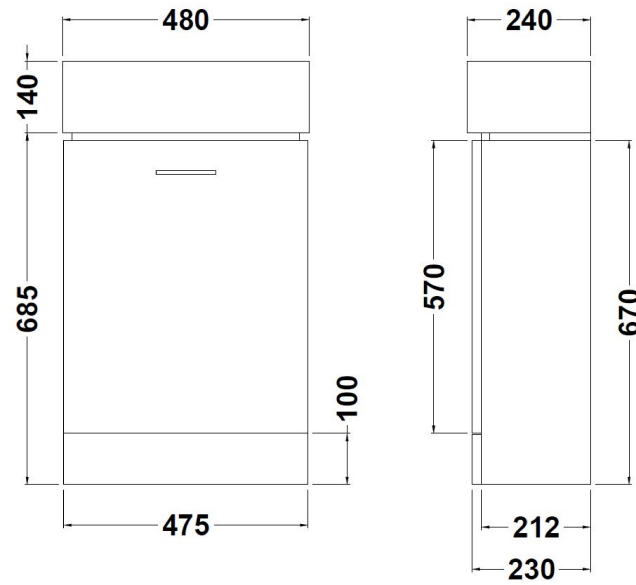

Sales Code: VTY058

Description: White Compact Cabinet & Basin

Packaging Details

Barcode: 5055146195573

Sales Code: NVX102

Description: Compact Unit 685X475x230mm

Product Dimensions

Height (mm):	685
Width (mm):	475
Depth (mm):	230
Nett Weight (kg):	14.06

Packaging Dimensions

Height (mm):	255
Width (mm):	500
Depth (mm):	720
Gross Weight (kg):	14.06

Packaging Data

Box Colour:	Brown Cardboard Box - Printed
Box Qty:	1
Label Size:	100 x 50
Label Colour:	Not Applicable
Label Qty:	0

Sales Code: NBV001

Description: Cubix Compact Vessel

Product Dimensions

Height (mm):	240
Width (mm):	480
Depth (mm):	140
Nett Weight (kg):	10.78

Packaging Dimensions

Height (mm):	270
Width (mm):	470
Depth (mm):	180
Gross Weight (kg):	10.78

Packaging Data

Box Colour:	Brown Cardboard Box - Printed
Box Qty:	1
Label Size:	100 x 50
Label Colour:	White Label
Label Qty:	2

Outer Box Dimensions (If Applicable)

Height (mm):	
Width (mm):	
Depth (mm):	
Gross Weight (kg):	
Barcode:	5055146194033