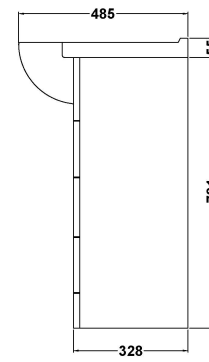

Sales Code: VTY1050

Description: High Gloss White 1050 Basin Unit

Packaging Details

Barcode: 5055146168645

Sales Code: NBC006

Description: Classic 1050mm 1T/H Basin

Product Dimensions

Height (mm):	485
Width (mm):	1060
Depth (mm):	230
Nett Weight (kg):	30

Packaging Dimensions

Height (mm):	510
Width (mm):	1060
Depth (mm):	240
Gross Weight (kg):	30.68

Packaging Data

Box Colour:	Brown Cardboard Box - Printed
Box Qty:	1
Label Size:	100 x 50
Label Colour:	Not Applicable
Label Qty:	0

Outer Box Dimensions (If Applicable)

Height (mm):	
Width (mm):	
Depth (mm):	
Gross Weight (kg):	
Barcode:	5055146172925

Product Details

Country of Origin:	China
Fitting Instruction:	No
Certification: CE & UKCA:	No
WRAS:	N/A
WRAS No:	N/A
Product Material:	Vitreous China
Fixing Supplied:	No

Sales Code: PRC106

Description: 1050 Pr Std Basin Unit

Product Dimensions

Height (mm):	781
Width (mm):	1014
Depth (mm):	328
Nett Weight (kg):	36

Packaging Dimensions

Height (mm):	355
Width (mm):	1040
Depth (mm):	815
Gross Weight (kg):	36