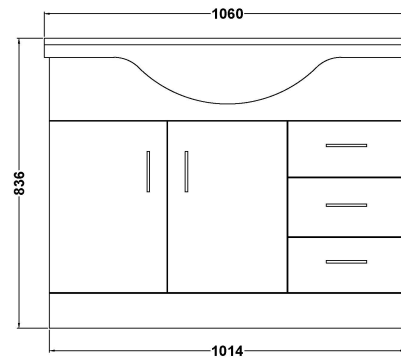

Sales Code: VTY1050

Description: High Gloss White 1050 Basin Unit

Packaging Details

Barcode: 5055146168645

Sales Code: NBC006

Description: Classic 1050mm 1T/H Basin

Product Dimensions

Height (mm):	485
Width (mm):	1060
Depth (mm):	230
Nett Weight (kg):	30

Packaging Dimensions

Height (mm):	510
Width (mm):	1060
Depth (mm):	240
Gross Weight (kg):	30.68

Packaging Data

Box Colour:	Brown Cardboard Box - Printed
Box Qty:	1
Label Size:	100 x 50
Label Colour:	Not Applicable
Label Qty:	0

Outer Box Dimensions (If Applicable)

Height (mm):	
Width (mm):	
Depth (mm):	
Gross Weight (kg):	
Barcode:	5055146172925

Product Details

Country of Origin:	China
Fitting Instruction:	No
Certification: CE & UKCA:	No
WRAS:	N/A
WRAS No:	N/A
Product Material:	Vitreous China
Fixing Supplied:	No

Sales Code: PRC106

Description: 1050 Pr Std Basin Unit

Product Dimensions

Height (mm):	781
Width (mm):	1014
Depth (mm):	328
Nett Weight (kg):	36

Packaging Dimensions

Height (mm):	355
Width (mm):	1040
Depth (mm):	815
Gross Weight (kg):	36