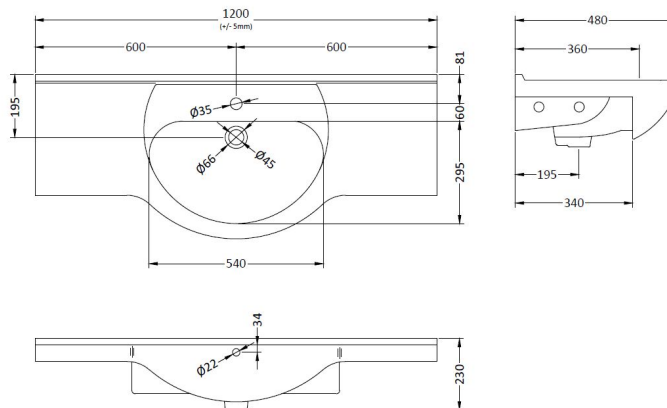

Sales Code: VTY1200

Description: High Gloss White 1200 Basin Unit

Packaging Details

Barcode: 5055146175315

Sales Code: NBC007

Description: Classic 1200mm 1T/H Basin

Product Dimensions

Height (mm):	480
Width (mm):	1200
Depth (mm):	230
Nett Weight (kg):	29.8

Packaging Dimensions

Height (mm):	520
Width (mm):	1215
Depth (mm):	250
Gross Weight (kg):	31

Packaging Data

Box Colour:	Brown Cardboard Box - Printed
Box Qty:	1
Label Size:	100 x 50
Label Colour:	Not Applicable
Label Qty:	0

Outer Box Dimensions (If Applicable)

Height (mm):	
Width (mm):	
Depth (mm):	
Gross Weight (kg):	
Barcode:	5055146175827

Product Details

Country of Origin:	China
Fitting Instruction:	No
Certification: CE & UKCA:	No
WRAS:	N/A
WRAS No:	N/A
Product Material:	Vitreous China
Fixing Supplied:	No

Sales Code: PRC107

Description: 1200 Pr Std Basin Unit

Product Dimensions

Height (mm):	781
Width (mm):	1160
Depth (mm):	328
Nett Weight (kg):	41

Packaging Dimensions

Height (mm):	355
Width (mm):	1185
Depth (mm):	815
Gross Weight (kg):	41