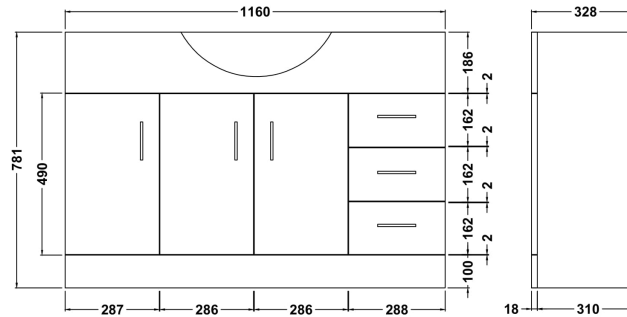

Sales Code: VTY1200

Description: High Gloss White 1200 Basin Unit

Packaging Details

Barcode: 5055146175315

Sales Code: NBC007

Description: Classic 1200mm 1T/H Basin

Product Dimensions

Height (mm):	480
Width (mm):	1200
Depth (mm):	230
Nett Weight (kg):	29.8

Packaging Dimensions

Height (mm):	520
Width (mm):	1215
Depth (mm):	250
Gross Weight (kg):	31

Packaging Data

Box Colour:	Brown Cardboard Box - Printed
Box Qty:	1
Label Size:	100 x 50
Label Colour:	Not Applicable
Label Qty:	0

Outer Box Dimensions (If Applicable)

Height (mm):	
Width (mm):	
Depth (mm):	
Gross Weight (kg):	
Barcode:	5055146175827

Product Details

Country of Origin:	China
Fitting Instruction:	No
Certification: CE & UKCA:	No
WRAS:	N/A
WRAS No:	N/A
Product Material:	Vitreous China
Fixing Supplied:	No

Sales Code: PRC107

Description: 1200 Pr Std Basin Unit

Product Dimensions

Height (mm):	781
Width (mm):	1160
Depth (mm):	328
Nett Weight (kg):	41

Packaging Dimensions

Height (mm):	355
Width (mm):	1185
Depth (mm):	815
Gross Weight (kg):	41