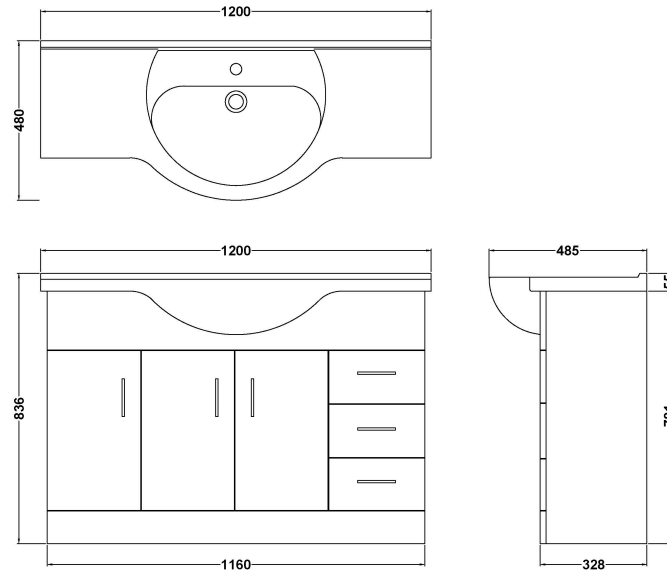

Sales Code: VTY1200

Description: High Gloss White 1200 Basin Unit

Packaging Details

Barcode: 5055146175315

Sales Code: NBC007

Description: Classic 1200mm 1T/H Basin

Product Dimensions

Height (mm):	480
Width (mm):	1200
Depth (mm):	230
Nett Weight (kg):	29.8

Packaging Dimensions

Height (mm):	520
Width (mm):	1215
Depth (mm):	250
Gross Weight (kg):	31

Packaging Data

Box Colour:	Brown Cardboard Box - Printed
Box Qty:	1
Label Size:	100 x 50
Label Colour:	Not Applicable
Label Qty:	0

Outer Box Dimensions (If Applicable)

Height (mm):	
Width (mm):	
Depth (mm):	
Gross Weight (kg):	
Barcode:	5055146175827

Product Details

Country of Origin:	China
Fitting Instruction:	No
Certification: CE & UKCA:	No
WRAS:	N/A
WRAS No:	N/A
Product Material:	Vitreous China
Fixing Supplied:	No

Sales Code: PRC107

Description: 1200 Pr Std Basin Unit

Product Dimensions

Height (mm):	781
Width (mm):	1160
Depth (mm):	328
Nett Weight (kg):	41

Packaging Dimensions

Height (mm):	355
Width (mm):	1185
Depth (mm):	815
Gross Weight (kg):	41