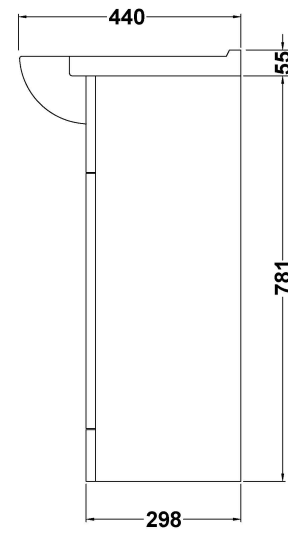

Sales Code: VTY450

Description: High Gloss White 450 Basin Unit

Packaging Details

Barcode: 5055146168607