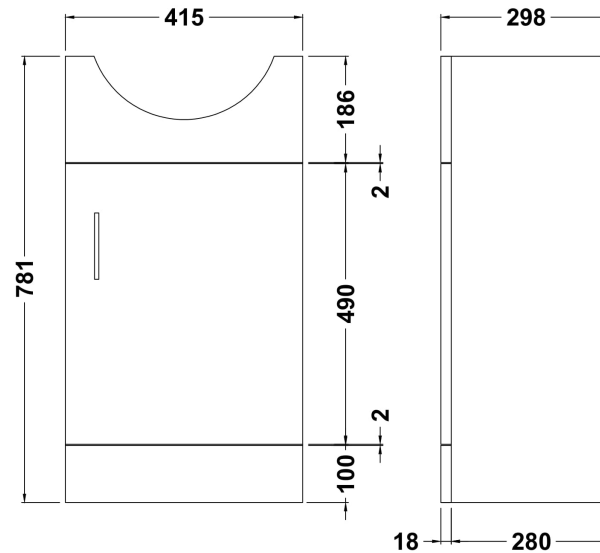

### Product Dimensions

Height (mm):	170
Width (mm):	450
Depth (mm):	440
Nett Weight (kg):	12

### Outer Box Dimensions (If Applicable)

Height (mm):	
Width (mm):	
Depth (mm):	
Gross Weight (kg):	
Barcode:	5055146172888

### Product Dimensions

Height (mm):	781
Width (mm):	415
Depth (mm):	298
Nett Weight (kg):	14.02

### Packaging Dimensions

Height (mm):	325
Width (mm):	440
Depth (mm):	815
Gross Weight (kg):	14.02