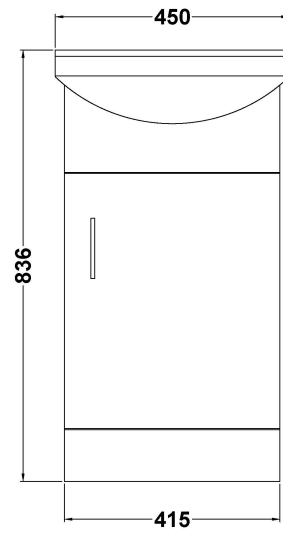

Sales Code: VTY450

Description: High Gloss White 450 Basin Unit

Packaging Details

Barcode: 5055146168607