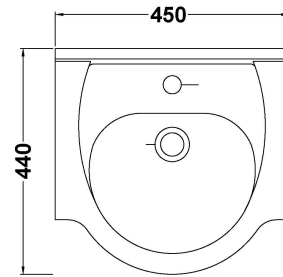

Sales Code: VTY450

Description: High Gloss White 450 Basin Unit

Packaging Details

Barcode: 5055146168607