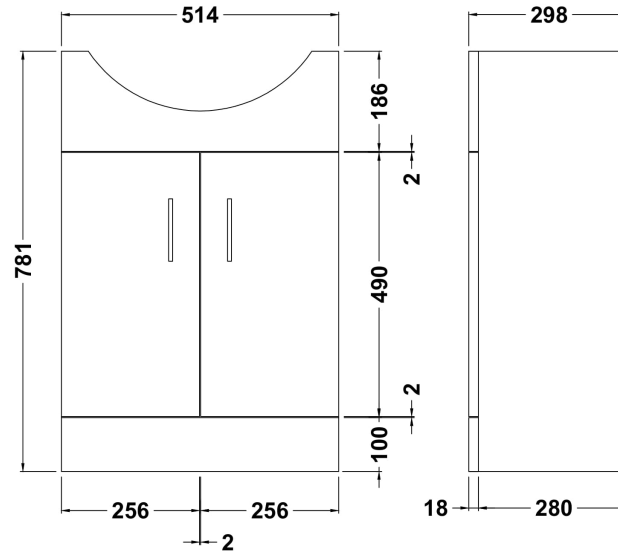

Sales Code: VTY550

Description: High Gloss White 550 Basin Unit

Packaging Details

Barcode: 5055146168614

Sales Code: NBC002

Description: Classic 550mm 1T/H Basin

Product Dimensions

Height (mm):	180
Width (mm):	550
Depth (mm):	430
Nett Weight (kg):	13

Packaging Dimensions

Height (mm):	470
Width (mm):	560
Depth (mm):	190
Gross Weight (kg):	13.69

Packaging Data

Box Colour:	Brown Cardboard Box - Printed
Box Qty:	1
Label Size:	120 x 100
Label Colour:	Not Applicable
Label Qty:	0

Outer Box Dimensions (If Applicable)

Height (mm):	
Width (mm):	
Depth (mm):	
Gross Weight (kg):	
Barcode:	5055146172895

Product Details

Country of Origin:	China
Fitting Instruction:	No
Certification: CE & UKCA:	No WRAS: N/A WRAS No: N/A
Product Material:	Vitreous China
Fixing Supplied:	No

Sales Code: PRC102

Description: 550 Pr Std Basin Unit

Product Dimensions

Height (mm):	781
Width (mm):	520
Depth (mm):	298
Nett Weight (kg):	15.8

Packaging Dimensions

Height (mm):	325
Width (mm):	540
Depth (mm):	815
Gross Weight (kg):	16.8