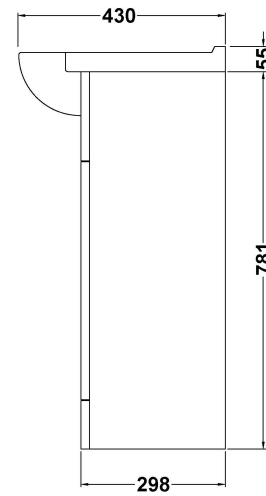

Sales Code: VTY550

Description: High Gloss White 550 Basin Unit

Packaging Details

Barcode: 5055146168614

Sales Code: NBC002

Description: Classic 550mm 1T/H Basin

Product Dimensions

Height (mm):	180
Width (mm):	550
Depth (mm):	430
Nett Weight (kg):	13

Packaging Dimensions

Height (mm):	470
Width (mm):	560
Depth (mm):	190
Gross Weight (kg):	13.69

Packaging Data

Box Colour:	Brown Cardboard Box - Printed
Box Qty:	1
Label Size:	120 x 100
Label Colour:	Not Applicable
Label Qty:	0

Outer Box Dimensions (If Applicable)

Height (mm):	
Width (mm):	
Depth (mm):	
Gross Weight (kg):	
Barcode:	5055146172895

Product Details

Country of Origin:	China
Fitting Instruction:	No
Certification: CE & UKCA:	No WRAS: N/A WRAS No: N/A
Product Material:	Vitreous China
Fixing Supplied:	No

Sales Code: PRC102

Description: 550 Pr Std Basin Unit

Product Dimensions

Height (mm):	781
Width (mm):	520
Depth (mm):	298
Nett Weight (kg):	15.8

Packaging Dimensions

Height (mm):	325
Width (mm):	540
Depth (mm):	815
Gross Weight (kg):	16.8