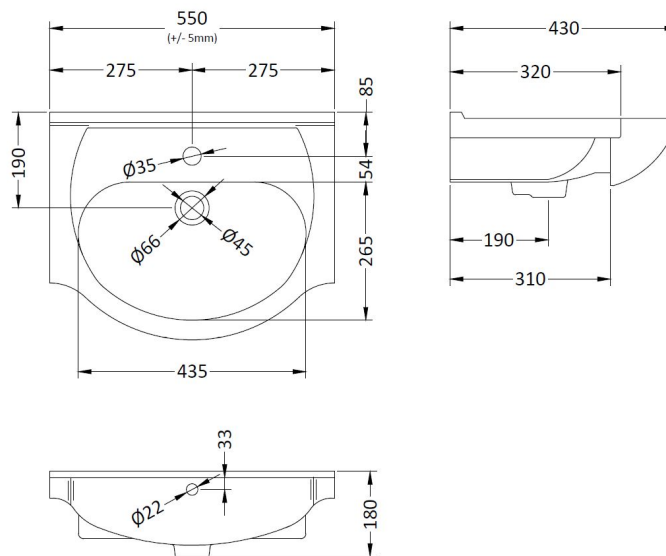

Sales Code: VTY550

Description: High Gloss White 550 Basin Unit

Packaging Details

Barcode: 5055146168614

Sales Code: NBC002

Description: Classic 550mm 1T/H Basin

Product Dimensions

Height (mm):	180
Width (mm):	550
Depth (mm):	430
Nett Weight (kg):	13

Packaging Dimensions

Height (mm):	470
Width (mm):	560
Depth (mm):	190
Gross Weight (kg):	13.69

Packaging Data

Box Colour:	Brown Cardboard Box - Printed
Box Qty:	1
Label Size:	120 x 100
Label Colour:	Not Applicable
Label Qty:	0

Outer Box Dimensions (If Applicable)

Height (mm):	
Width (mm):	
Depth (mm):	
Gross Weight (kg):	
Barcode:	5055146172895

Product Details

Country of Origin:	China
Fitting Instruction:	No
Certification: CE & UKCA:	No WRAS: N/A WRAS No: N/A
Product Material:	Vitreous China
Fixing Supplied:	No

Sales Code: PRC102

Description: 550 Pr Std Basin Unit

Product Dimensions

Height (mm):	781
Width (mm):	520
Depth (mm):	298
Nett Weight (kg):	15.8

Packaging Dimensions

Height (mm):	325
Width (mm):	540
Depth (mm):	815
Gross Weight (kg):	16.8