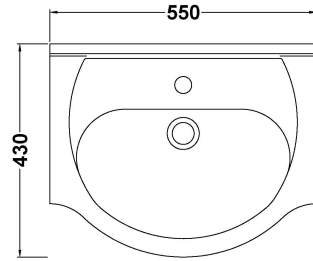

Sales Code: VTY550

Description: High Gloss White 550 Basin Unit

Packaging Details

Barcode: 5055146168614

Sales Code: NBC002

Description: Classic 550mm 1T/H Basin

Product Dimensions

Height (mm):	180
Width (mm):	550
Depth (mm):	430
Nett Weight (kg):	13

Packaging Dimensions

Height (mm):	470
Width (mm):	560
Depth (mm):	190
Gross Weight (kg):	13.69

Packaging Data

Box Colour:	Brown Cardboard Box - Printed
Box Qty:	1
Label Size:	120 x 100
Label Colour:	Not Applicable
Label Qty:	0

Outer Box Dimensions (If Applicable)

Height (mm):	
Width (mm):	
Depth (mm):	
Gross Weight (kg):	
Barcode:	5055146172895

Product Details

Country of Origin:	China
Fitting Instruction:	No
Certification: CE & UKCA:	No WRAS: N/A WRAS No: N/A
Product Material:	Vitreous China
Fixing Supplied:	No

Sales Code: PRC102

Description: 550 Pr Std Basin Unit

Product Dimensions

Height (mm):	781
Width (mm):	520
Depth (mm):	298
Nett Weight (kg):	15.8

Packaging Dimensions

Height (mm):	325
Width (mm):	540
Depth (mm):	815
Gross Weight (kg):	16.8