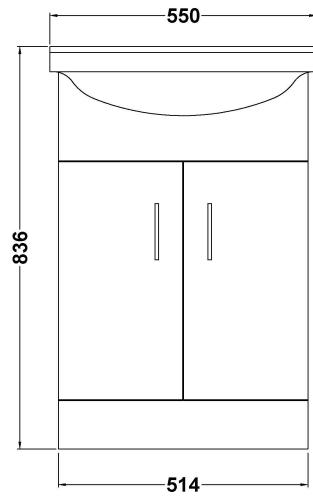

Sales Code: VTY550

Description: High Gloss White 550 Basin Unit

Packaging Details

Barcode: 5055146168614

Sales Code: NBC002

Description: Classic 550mm 1T/H Basin

Product Dimensions

Height (mm):	180
Width (mm):	550
Depth (mm):	430
Nett Weight (kg):	13

Packaging Dimensions

Height (mm):	470
Width (mm):	560
Depth (mm):	190
Gross Weight (kg):	13.69

Packaging Data

Box Colour:	Brown Cardboard Box - Printed
Box Qty:	1
Label Size:	120 x 100
Label Colour:	Not Applicable
Label Qty:	0

Outer Box Dimensions (If Applicable)

Height (mm):	
Width (mm):	
Depth (mm):	
Gross Weight (kg):	
Barcode:	5055146172895

Product Details

Country of Origin:	China
Fitting Instruction:	No
Certification: CE & UKCA:	No WRAS: N/A WRAS No: N/A
Product Material:	Vitreous China
Fixing Supplied:	No

Sales Code: PRC102

Description: 550 Pr Std Basin Unit

Product Dimensions

Height (mm):	781
Width (mm):	520
Depth (mm):	298
Nett Weight (kg):	15.8

Packaging Dimensions

Height (mm):	325
Width (mm):	540
Depth (mm):	815
Gross Weight (kg):	16.8