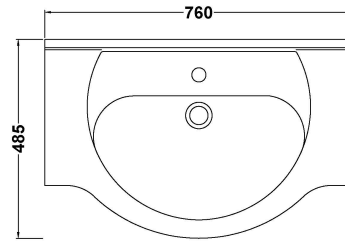

Sales Code: VTY750

Description: High Gloss White 750 Basin Unit

Packaging Details

Barcode: 5055146168621

Sales Code: NBC004

Description: Classic 750mm 1T/H Basin

Product Dimensions

Height (mm):	230
Width (mm):	760
Depth (mm):	485
Nett Weight (kg):	20.8

Packaging Dimensions

Height (mm):	535
Width (mm):	780
Depth (mm):	240
Gross Weight (kg):	21.43

Packaging Data

Box Colour:	Brown Cardboard Box - Printed
Box Qty:	1
Label Size:	100 x 50
Label Colour:	Not Applicable
Label Qty:	0

Outer Box Dimensions (If Applicable)

Height (mm):	
Width (mm):	
Depth (mm):	
Gross Weight (kg):	
Barcode:	5055146172901

Product Details

Country of Origin:	China
Fitting Instruction:	No
Certification: CE & UKCA:	No
WRAS:	N/A
WRAS No:	N/A
Product Material:	Vitreous China
Fixing Supplied:	No

Cisterns: Operating Type: Not Applicable Fittings: Not Applicable
Lever Type: Not Applicable

Basins: Tap Hole: One Taphole Chain Stay Hole: No
Template: Not Required Waste Type Req: Slotted
Overflow Inc: Yes Overflow Cover: Yes
Inner Bowl Depth (mm): 150mm