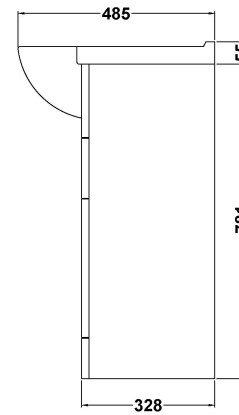

Sales Code: VTY750

Description: High Gloss White 750 Basin Unit

Packaging Details

Barcode: 5055146168621

Sales Code: NBC004

Description: Classic 750mm 1T/H Basin

Product Dimensions

Height (mm):	230
Width (mm):	760
Depth (mm):	485
Nett Weight (kg):	20.8

Packaging Dimensions

Height (mm):	535
Width (mm):	780
Depth (mm):	240
Gross Weight (kg):	21.43

Packaging Data

Box Colour:	Brown Cardboard Box - Printed
Box Qty:	1
Label Size:	100 x 50
Label Colour:	Not Applicable
Label Qty:	0

Outer Box Dimensions (If Applicable)

Height (mm):	
Width (mm):	
Depth (mm):	
Gross Weight (kg):	
Barcode:	5055146172901

Product Details

Country of Origin:	China
Fitting Instruction:	No
Certification: CE & UKCA:	No
WRAS:	N/A
WRAS No:	N/A
Product Material:	Vitreous China
Fixing Supplied:	No