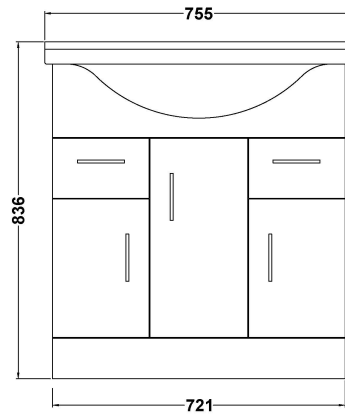

Sales Code: VTY750

Description: High Gloss White 750 Basin Unit

Packaging Details

Barcode: 5055146168621

Sales Code: NBC004

Description: Classic 750mm 1T/H Basin

Product Dimensions

Height (mm):	230
Width (mm):	760
Depth (mm):	485
Nett Weight (kg):	20.8

Packaging Dimensions

Height (mm):	535
Width (mm):	780
Depth (mm):	240
Gross Weight (kg):	21.43

Packaging Data

Box Colour:	Brown Cardboard Box - Printed
Box Qty:	1
Label Size:	100 x 50
Label Colour:	Not Applicable
Label Qty:	0

Outer Box Dimensions (If Applicable)

Height (mm):	
Width (mm):	
Depth (mm):	
Gross Weight (kg):	
Barcode:	5055146172901

Product Details

Country of Origin:	China
Fitting Instruction:	No
Certification: CE & UKCA:	No
WRAS:	N/A
WRAS No:	N/A
Product Material:	Vitreous China
Fixing Supplied:	No