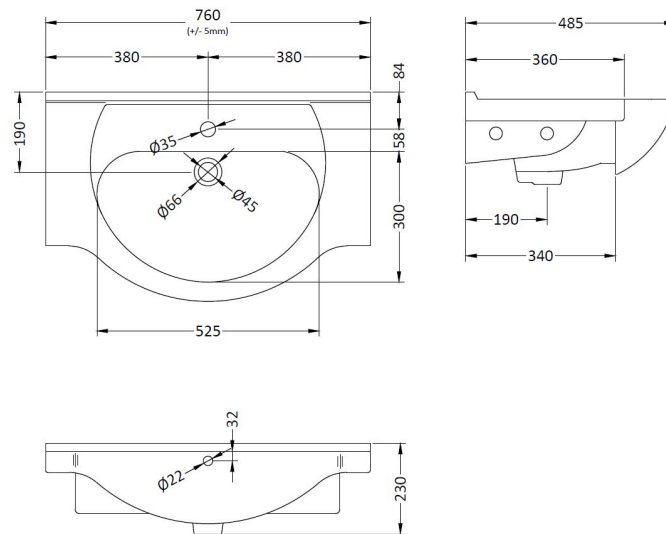

Sales Code: VTY750

Description: High Gloss White 750 Basin Unit

Packaging Details

Barcode: 5055146168621

Sales Code: NBC004

Description: Classic 750mm 1T/H Basin

Product Dimensions

Height (mm):	230
Width (mm):	760
Depth (mm):	485
Nett Weight (kg):	20.8

Packaging Dimensions

Height (mm):	535
Width (mm):	780
Depth (mm):	240
Gross Weight (kg):	21.43

Packaging Data

Box Colour:	Brown Cardboard Box - Printed
Box Qty:	1
Label Size:	100 x 50
Label Colour:	Not Applicable
Label Qty:	0

Outer Box Dimensions (If Applicable)

Height (mm):	
Width (mm):	
Depth (mm):	
Gross Weight (kg):	
Barcode:	5055146172901

Product Details

Country of Origin:	China
Fitting Instruction:	No
Certification: CE & UKCA:	No
WRAS:	N/A
WRAS No:	N/A
Product Material:	Vitreous China
Fixing Supplied:	No

Cisterns: Operating Type: Not Applicable Fittings: Not Applicable
Lever Type: Not Applicable

Basins: Tap Hole: One Taphole Chain Stay Hole: No
Template: Not Required Waste Type Req: Slotted
Overflow Inc: Yes Overflow Cover: Yes
Inner Bowl Depth (mm): 150mm