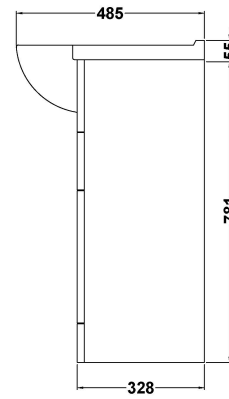

Sales Code: VTY850

Description: High Gloss White 850 Basin Unit

Packaging Details

Barcode: 5055146168638

Sales Code: NBC005

Description: Classic 850mm 1T/H Basin

Product Dimensions

Height (mm):	485
Width (mm):	855
Depth (mm):	235
Nett Weight (kg):	25

Packaging Dimensions

Height (mm):	530
Width (mm):	875
Depth (mm):	235
Gross Weight (kg):	25.87

Packaging Data

Box Colour:	Brown Cardboard Box - Printed
Box Qty:	1
Label Size:	100 x 50
Label Colour:	Not Applicable
Label Qty:	0

Outer Box Dimensions (If Applicable)

Height (mm):	
Width (mm):	
Depth (mm):	
Gross Weight (kg):	
Barcode:	5055146172918

Product Details

Country of Origin:	China
Fitting Instruction:	No
Certification: CE & UKCA:	No WRAS: N/A WRAS No: N/A
Product Material:	Vitreous China
Fixing Supplied:	No

Sales Code: PRC105

Description: 850 Pr Std Basin Unit

Product Dimensions

Height (mm):	781
Width (mm):	820
Depth (mm):	328
Nett Weight (kg):	33

Packaging Dimensions

Height (mm):	355
Width (mm):	845
Depth (mm):	815
Gross Weight (kg):	33