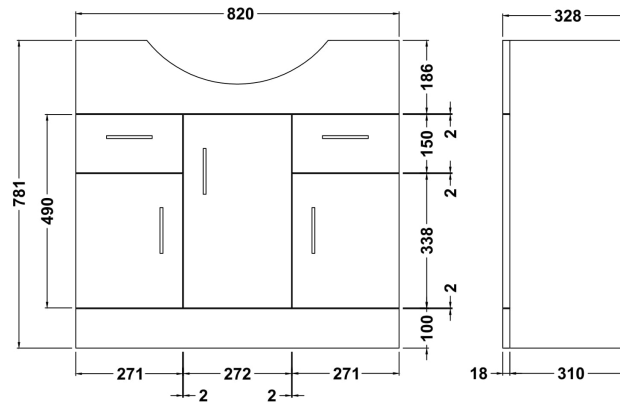

Sales Code: VTY850

Description: High Gloss White 850 Basin Unit

Packaging Details

Barcode: 5055146168638

Sales Code: NBC005

Description: Classic 850mm 1T/H Basin

Product Dimensions

Height (mm):	485
Width (mm):	855
Depth (mm):	235
Nett Weight (kg):	25

Packaging Dimensions

Height (mm):	530
Width (mm):	875
Depth (mm):	235
Gross Weight (kg):	25.87

Packaging Data

Box Colour:	Brown Cardboard Box - Printed
Box Qty:	1
Label Size:	100 x 50
Label Colour:	Not Applicable
Label Qty:	0

Outer Box Dimensions (If Applicable)

Height (mm):	
Width (mm):	
Depth (mm):	
Gross Weight (kg):	
Barcode:	5055146172918

Product Details

Country of Origin:	China
Fitting Instruction:	No
Certification: CE & UKCA:	No WRAS: N/A WRAS No: N/A
Product Material:	Vitreous China
Fixing Supplied:	No

Sales Code: PRC105

Description: 850 Pr Std Basin Unit

Product Dimensions

Height (mm):	781
Width (mm):	820
Depth (mm):	328
Nett Weight (kg):	33

Packaging Dimensions

Height (mm):	355
Width (mm):	845
Depth (mm):	815
Gross Weight (kg):	33