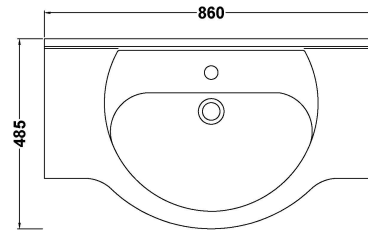

Sales Code: VTY850

Description: High Gloss White 850 Basin Unit

Packaging Details

Barcode: 5055146168638

Sales Code: NBC005

Description: Classic 850mm 1T/H Basin

Product Dimensions

Height (mm):	485
Width (mm):	855
Depth (mm):	235
Nett Weight (kg):	25

Packaging Dimensions

Height (mm):	530
Width (mm):	875
Depth (mm):	235
Gross Weight (kg):	25.87

Packaging Data

Box Colour:	Brown Cardboard Box - Printed
Box Qty:	1
Label Size:	100 x 50
Label Colour:	Not Applicable
Label Qty:	0

Outer Box Dimensions (If Applicable)

Height (mm):	
Width (mm):	
Depth (mm):	
Gross Weight (kg):	
Barcode:	5055146172918

Product Details

Country of Origin:	China
Fitting Instruction:	No
Certification: CE & UKCA:	No WRAS: N/A WRAS No: N/A
Product Material:	Vitreous China
Fixing Supplied:	No

Sales Code: PRC105

Description: 850 Pr Std Basin Unit

Product Dimensions

Height (mm):	781
Width (mm):	820
Depth (mm):	328
Nett Weight (kg):	33

Packaging Dimensions

Height (mm):	355
Width (mm):	845
Depth (mm):	815
Gross Weight (kg):	33