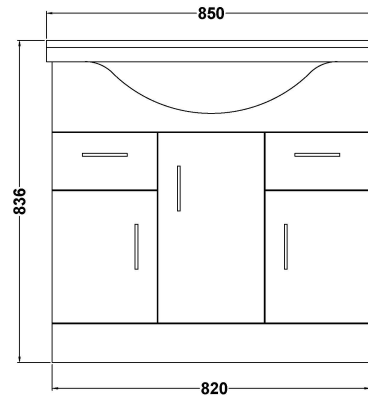

Sales Code: VTY850

Description: High Gloss White 850 Basin Unit

Packaging Details

Barcode: 5055146168638

Sales Code: NBC005

Description: Classic 850mm 1T/H Basin

Product Dimensions

Height (mm):	485
Width (mm):	855
Depth (mm):	235
Nett Weight (kg):	25

Packaging Dimensions

Height (mm):	530
Width (mm):	875
Depth (mm):	235
Gross Weight (kg):	25.87

Packaging Data

Box Colour:	Brown Cardboard Box - Printed
Box Qty:	1
Label Size:	100 x 50
Label Colour:	Not Applicable
Label Qty:	0

Outer Box Dimensions (If Applicable)

Height (mm):	
Width (mm):	
Depth (mm):	
Gross Weight (kg):	
Barcode:	5055146172918

Product Details

Country of Origin:	China
Fitting Instruction:	No
Certification: CE & UKCA:	No WRAS: N/A WRAS No: N/A
Product Material:	Vitreous China
Fixing Supplied:	No

Sales Code: PRC105

Description: 850 Pr Std Basin Unit

Product Dimensions

Height (mm):	781
Width (mm):	820
Depth (mm):	328
Nett Weight (kg):	33

Packaging Dimensions

Height (mm):	355
Width (mm):	845
Depth (mm):	815
Gross Weight (kg):	33