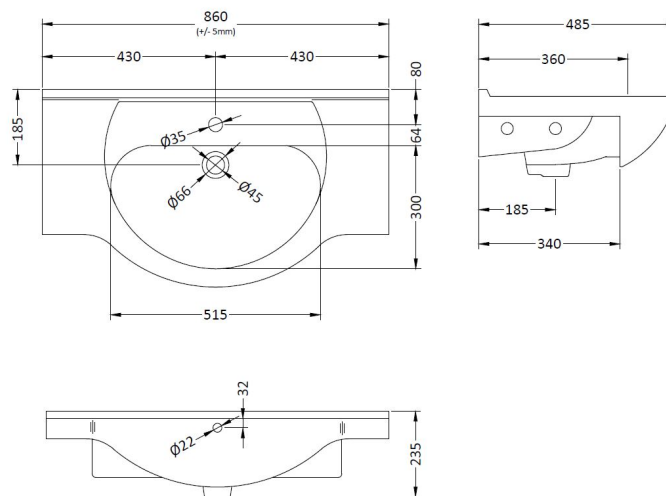

Sales Code: VTY850

Description: High Gloss White 850 Basin Unit

Packaging Details

Barcode: 5055146168638

Sales Code: NBC005

Description: Classic 850mm 1T/H Basin

Product Dimensions

Height (mm):	485
Width (mm):	855
Depth (mm):	235
Nett Weight (kg):	25

Packaging Dimensions

Height (mm):	530
Width (mm):	875
Depth (mm):	235
Gross Weight (kg):	25.87

Packaging Data

Box Colour:	Brown Cardboard Box - Printed
Box Qty:	1
Label Size:	100 x 50
Label Colour:	Not Applicable
Label Qty:	0

Outer Box Dimensions (If Applicable)

Height (mm):	
Width (mm):	
Depth (mm):	
Gross Weight (kg):	
Barcode:	5055146172918

Product Details

Country of Origin:	China
Fitting Instruction:	No
Certification: CE & UKCA:	No WRAS: N/A WRAS No: N/A
Product Material:	Vitreous China
Fixing Supplied:	No

Sales Code: PRC105

Description: 850 Pr Std Basin Unit

Product Dimensions

Height (mm):	781
Width (mm):	820
Depth (mm):	328
Nett Weight (kg):	33

Packaging Dimensions

Height (mm):	355
Width (mm):	845
Depth (mm):	815
Gross Weight (kg):	33