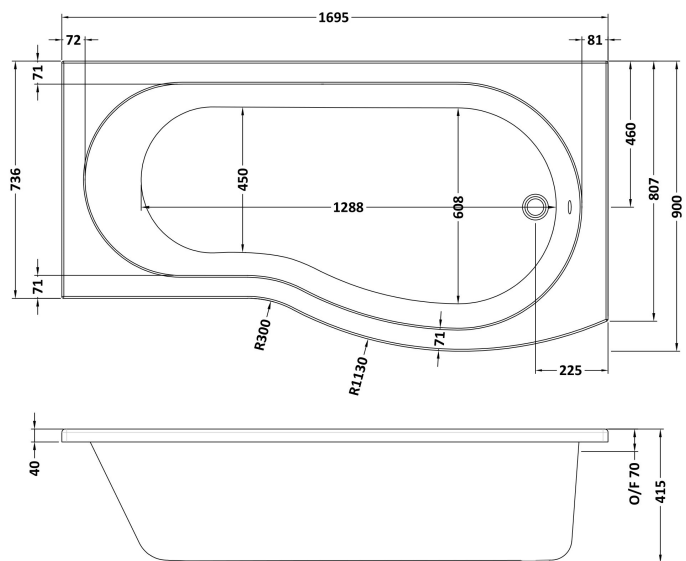

Sales Code: WBB1785R

Description: Right Hand Curved Bath 1700mm

Packaging Details

Barcode: 5056211822363

Sales Code: WBB102

Description: 1700 B Shaped Shower Bath R/H

Product Dimensions

Length (mm):	1695
Width (mm):	900
Depth (mm):	415
Nett Weight (kg):	18.75

Packaging Dimensions

Length (mm):	1700
Width (mm):	900
Depth (mm):	415
Gross Weight (kg):	19

Packaging Data

Box Colour:	Brown Cardboard Sleeve
Box Qty:	1
Label Size:	300 x 35
Label Colour:	White Label
Label Qty:	2

Outer Box Dimensions (If Applicable)

Length (mm):	
Width (mm):	
Height (mm):	
Gross Weight (kg):	
Barcode:	5055369083541

Product Details

Country of Origin:	United Kingdom
Fitting Instruction:	No
Certification:	FSC: CE & UKCA: Yes
Material Colour Reference:	European White
Product Material:	Acrylic
Material Thickness:	4mm
Volume (Ltr):	192L
Displaced Capacity:	122L
Leg Set Included:	Legset Not Included
Waste Included:	Waste Not Included
Drilled/Undrilled:	Undrilled For Taps
Includes Grips:	No Grips Supplied
Embossed:	No
No of Tapholes:	None
Anti-Slip:	No

Sales Code: WBL001

Description: Bath Leg Set

Product Dimensions

Length (mm):	650
Width (mm):	650
Depth (mm):	60
Nett Weight (kg):	2.5

Packaging Dimensions

Length (mm):	665
Width (mm):	55
Depth (mm):	42
Gross Weight (kg):	2.5