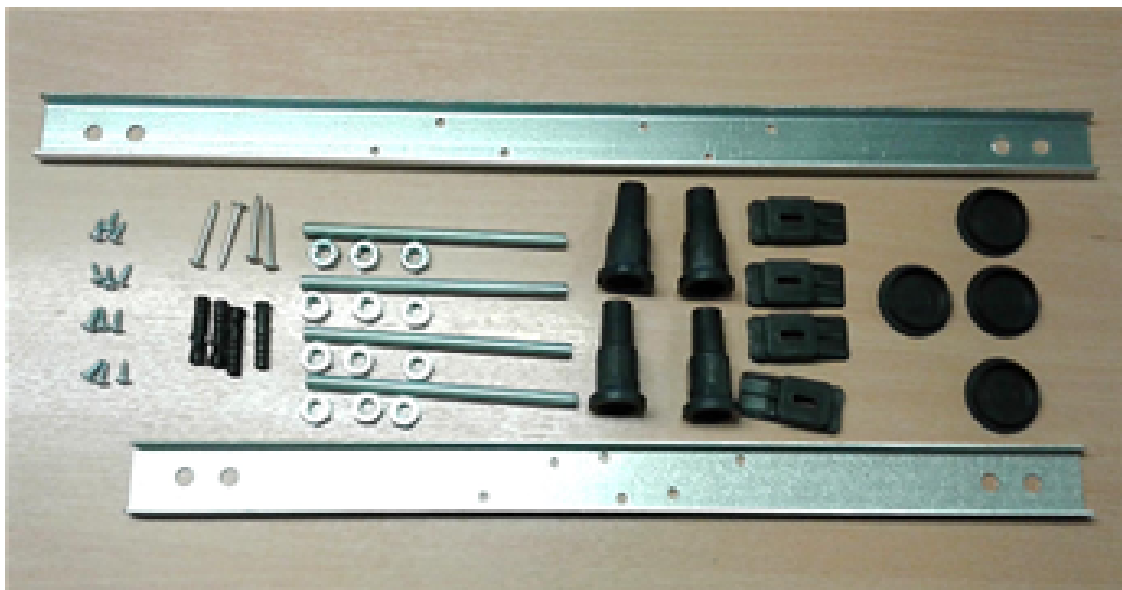

Sales Code: WBB1785R

Description: Right Hand Curved Bath 1700mm

Packaging Details

Barcode: 5056211822363

Sales Code: WBB102

Description: 1700 B Shaped Shower Bath R/H

Product Dimensions

Length (mm):	1695
Width (mm):	900
Depth (mm):	415
Nett Weight (kg):	18.75

Packaging Dimensions

Length (mm):	1700
Width (mm):	900
Depth (mm):	415
Gross Weight (kg):	19

Packaging Data

Box Colour:	Brown Cardboard Sleeve
Box Qty:	1
Label Size:	300 x 35
Label Colour:	White Label
Label Qty:	2

Outer Box Dimensions (If Applicable)

Length (mm):	
Width (mm):	
Height (mm):	
Gross Weight (kg):	
Barcode:	5055369083541

Product Details

Country of Origin:	United Kingdom
Fitting Instruction:	No
Certification:	FSC: CE & UKCA: Yes
Material Colour Reference:	European White
Product Material:	Acrylic
Material Thickness:	4mm
Volume (Ltr):	192L
Displaced Capacity:	122L
Leg Set Included:	Legset Not Included
Waste Included:	Waste Not Included
Drilled/Undrilled:	Undrilled For Taps
Includes Grips:	No Grips Supplied
Embossed:	No
No of Tapholes:	None
Anti-Slip:	No

Sales Code: WBL001

Description: Bath Leg Set

Product Dimensions

Length (mm):	650
Width (mm):	650
Depth (mm):	60
Nett Weight (kg):	2.5

Packaging Dimensions

Length (mm):	665
Width (mm):	55
Depth (mm):	42
Gross Weight (kg):	2.5