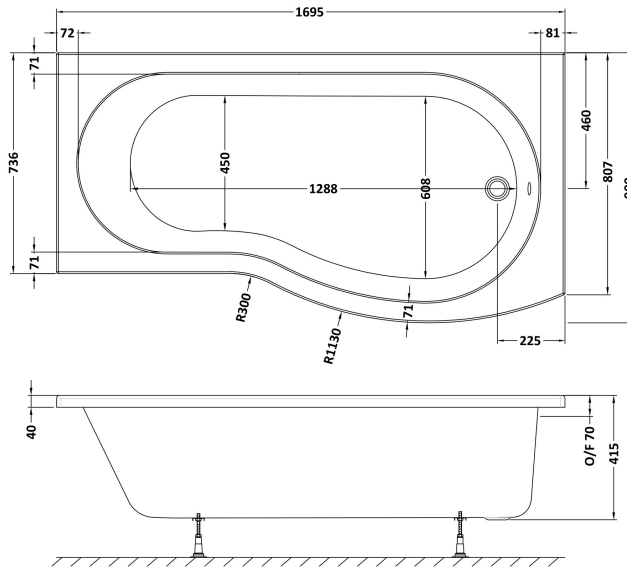

Sales Code: WBB1785R

Description: Right Hand Curved Bath 1700mm

Packaging Details

Barcode: 5056211822363

Sales Code: WBB102

Description: 1700 B Shaped Shower Bath R/H

Product Dimensions

Length (mm):	1695
Width (mm):	900
Depth (mm):	415
Nett Weight (kg):	18.75

Packaging Dimensions

Length (mm):	1700
Width (mm):	900
Depth (mm):	415
Gross Weight (kg):	19

Packaging Data

Box Colour:	Brown Cardboard Sleeve
Box Qty:	1
Label Size:	300 x 35
Label Colour:	White Label
Label Qty:	2

Outer Box Dimensions (If Applicable)

Length (mm):	
Width (mm):	
Height (mm):	
Gross Weight (kg):	
Barcode:	5055369083541

Product Details

Country of Origin:	United Kingdom
Fitting Instruction:	No
Certification:	FSC: CE & UKCA: Yes
Material Colour Reference:	European White
Product Material:	Acrylic
Material Thickness:	4mm
Volume (Ltr):	192L
Displaced Capacity:	122L
Leg Set Included:	Legset Not Included
Waste Included:	Waste Not Included
Drilled/Undrilled:	Undrilled For Taps
Includes Grips:	No Grips Supplied
Embossed:	No
No of Tapholes:	None
Anti-Slip:	No

Sales Code: WBL001

Description: Bath Leg Set

Product Dimensions

Length (mm):	650
Width (mm):	650
Depth (mm):	60
Nett Weight (kg):	2.5

Packaging Dimensions

Length (mm):	665
Width (mm):	55
Depth (mm):	42
Gross Weight (kg):	2.5