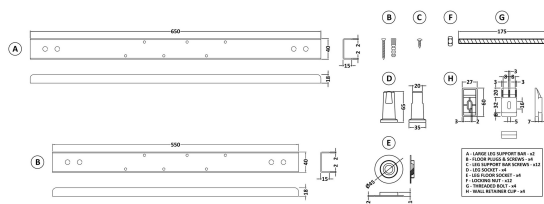

Packaging Dimensions

Length (mm):	1700
Width (mm):	900
Depth (mm):	415
Gross Weight (kg):	19

Packaging Data

Box Colour:	Brown Cardboard Sleeve
Box Qty:	1
Label Size:	300 x 35
Label Colour:	White Label
Label Qty:	2

Outer Box Dimensions (If Applicable)

Length (mm):	
Width (mm):	
Height (mm):	
Gross Weight (kg):	
Barcode:	5055369083541

Product Details

Country of Origin:	United Kingdom
Fitting Instruction:	No
Certification:	FSC: CE & UKCA: Yes
Material Colour Reference:	European White
Product Material:	Acrylic
Material Thickness:	4mm
Volume (Ltr):	192L
Displaced Capacity:	122L
Leg Set Included:	Legset Not Included
Waste Included:	Waste Not Included
Drilled/Undrilled:	Undrilled For Taps
Includes Grips:	No Grips Supplied
Embossed:	No
No of Tapholes:	None
Anti-Slip:	No

Sales Code: WBL001

Description: Bath Leg Set

Product Dimensions

Length (mm):	650
Width (mm):	650
Depth (mm):	60
Nett Weight (kg):	2.5

Packaging Dimensions

Length (mm):	665
Width (mm):	55
Depth (mm):	42
Gross Weight (kg):	2.5

Packaging Data

Box Colour:	Brown Cardboard Sleeve
Box Qty:	1
Label Size:	100 x 50
Label Colour:	White Label
Label Qty:	2

Outer Box Dimensions (If Applicable)

Length (mm):	
Width (mm):	
Height (mm):	
Gross Weight (kg):	
Barcode:	5056211809197