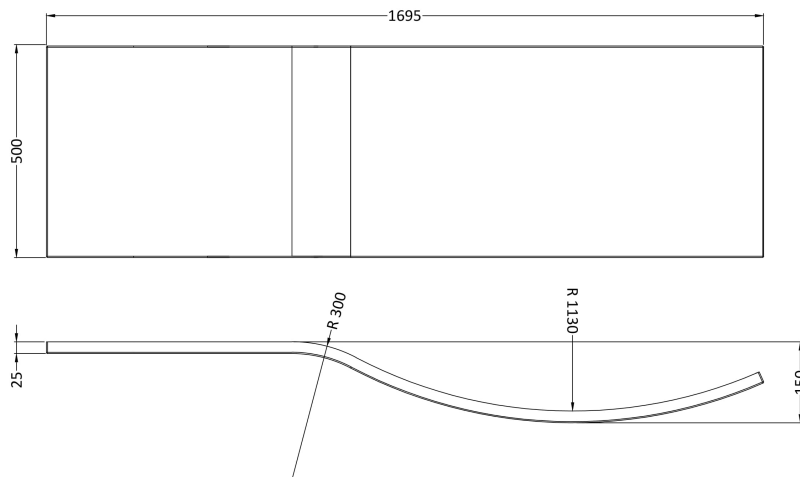

Sales Code: WBB200

Description: 1700 B Shaped Front Panel Cw Fixing Kit

Product Dimensions

Length (mm):	1695
Width (mm):	500
Depth (mm):	150
Nett Weight (kg):	1

Packaging Dimensions

Length (mm):	1700
Width (mm):	520
Depth (mm):	30
Gross Weight (kg):	1

Packaging Data

Box Colour:	Polybagged With End Caps
Box Qty:	1
Label Size:	100 x 50
Label Colour:	White Label
Label Qty:	1

Outer Box Dimensions (If Applicable)

Length (mm):	
Width (mm):	
Height (mm):	
Gross Weight (kg):	
Barcode:	5055275821169

Product Details

Country of Origin:	United Kingdom
Fitting Instruction:	No
Certification:	FSC: CE & UKCA:
Material Colour Reference:	European White
Product Material:	Acrylic
Material Thickness:	2mm
Volume (Ltr):	N/A
Displaced Capacity:	N/A
Leg Set Included:	Not Applicable
Waste Included:	Not Applicable
Drilled/Undrilled:	Not Applicable
Includes Grips:	Not Applicable
Embossed:	Not Applicable
No of Tapholes:	Not Applicable
Anti-Slip:	Not Applicable