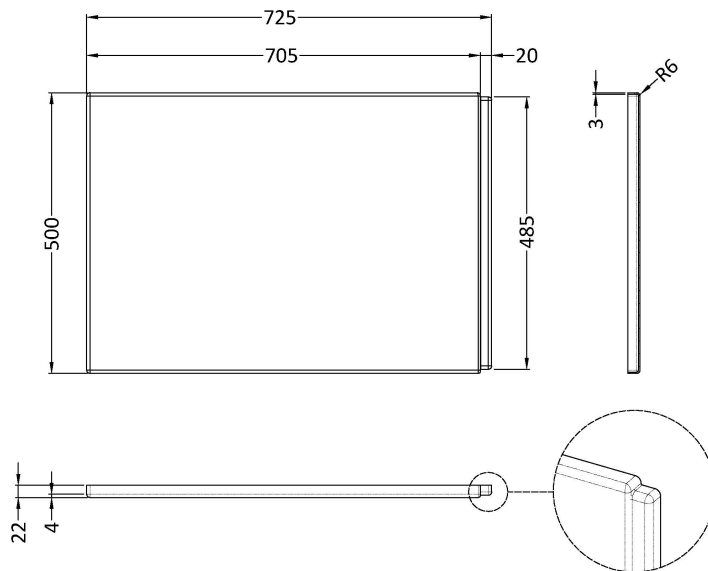

Sales Code: WBB201

Description: B-Shaped End Panel

Product Dimensions

Length (mm):	725
Width (mm):	500
Depth (mm):	26
Nett Weight (kg):	1

Packaging Dimensions

Length (mm):	720
Width (mm):	520
Depth (mm):	30
Gross Weight (kg):	1

Packaging Data

Box Colour:	Polybagged With End Caps
Box Qty:	1
Label Size:	100 x 50
Label Colour:	White Label
Label Qty:	1

Outer Box Dimensions (If Applicable)

Length (mm):	
Width (mm):	
Height (mm):	
Gross Weight (kg):	
Barcode:	5055369083565

Product Details

Country of Origin:	Turkey
Fitting Instruction:	No
Certification:	FSC: CE & UKCA:
Material Colour Reference:	European White
Product Material:	Acrylic
Material Thickness:	2mm
Volume (Ltr):	N/A
Displaced Capacity:	N/A
Leg Set Included:	Not Applicable
Waste Included:	Not Applicable
Drilled/Undrilled:	Not Applicable
Includes Grips:	Not Applicable
Embossed:	Not Applicable
No of Tapholes:	Not Applicable
Anti-Slip:	Not Applicable