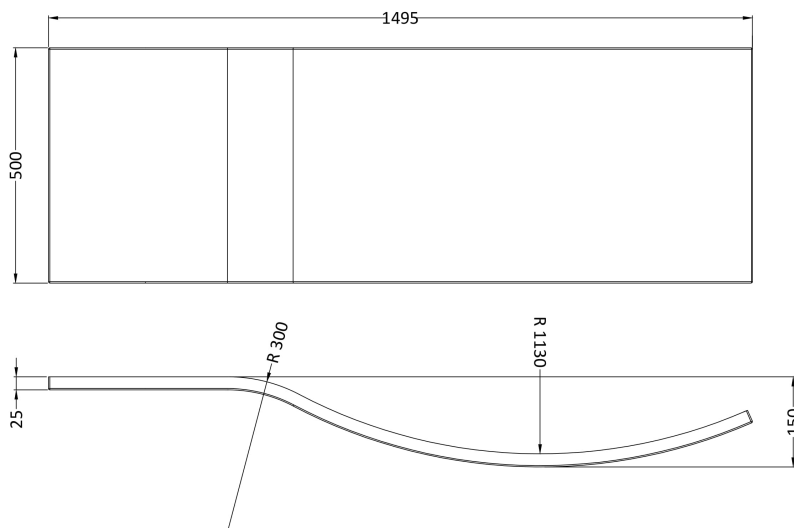

**Sales Code:** WBB202

**Description:** 1500mm B Shaped Front Panel

**Product Dimensions**

Length (mm):	1495
Width (mm):	500
Depth (mm):	150
Nett Weight (kg):	1

**Packaging Dimensions**

Length (mm):	1500
Width (mm):	520
Depth (mm):	30
Gross Weight (kg):	1

**Packaging Data**

Box Colour:	Polybagged With End Caps
Box Qty:	1
Label Size:	100 x 50
Label Colour:	White Label
Label Qty:	1

**Outer Box Dimensions (If Applicable)**

Length (mm):	
Width (mm):	
Height (mm):	
Gross Weight (kg):	
Barcode:	5055275824559

**Product Details**

Country of Origin:	Turkey
Fitting Instruction:	No
Certification:	FSC: CE & UKCA:
Material Colour Reference:	European White
Product Material:	Acrylic
Material Thickness:	2mm
Volume (Ltr):	N/A
Displaced Capacity:	N/A
Leg Set Included:	Not Applicable
Waste Included:	Not Applicable
Drilled/Undrilled:	Not Applicable
Includes Grips:	Not Applicable
Embossed:	Not Applicable
No of Tapholes:	Not Applicable
Anti-Slip:	Not Applicable