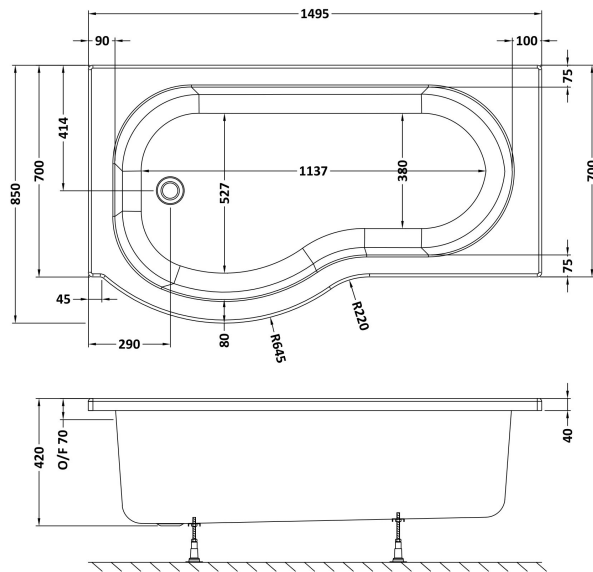

Sales Code: WBP1585L

Description: 1500 X 850 P Shape Bath Lh

Packaging Details

Barcode: 5056211822370

Sales Code: WBP103

Description: 1500mm P Shaped Showerbath Lh

Product Dimensions

Length (mm):	1500
Width (mm):	850
Depth (mm):	415
Nett Weight (kg):	19

Packaging Dimensions

Length (mm):	1500
Width (mm):	900
Depth (mm):	415
Gross Weight (kg):	19

Packaging Data

Box Colour:	Brown Cardboard Sleeve
Box Qty:	1
Label Size:	x
Label Colour:	White Label
Label Qty:	

Outer Box Dimensions (If Applicable)

Length (mm):	
Width (mm):	
Height (mm):	
Gross Weight (kg):	
Barcode:	5055275824627

Product Details

Country of Origin:	Turkey
Fitting Instruction:	No
Certification:	FSC: CE & UKCA:
Material Colour Reference:	
Product Material:	Acrylic
Material Thickness:	
Volume (Ltr):	164L
Displaced Capacity:	94L
Leg Set Included:	Not Applicable
Waste Included:	Not Applicable
Drilled/Undrilled:	Not Applicable
Includes Grips:	Not Applicable
Embossed:	Not Applicable
No of Tapholes:	
Anti-Slip:	Not Applicable

Sales Code: WBL001

Description: Bath Leg Set

Product Dimensions

Length (mm):	650
Width (mm):	650
Depth (mm):	60
Nett Weight (kg):	2.5

Packaging Dimensions

Length (mm):	665
Width (mm):	55
Depth (mm):	42
Gross Weight (kg):	2.5