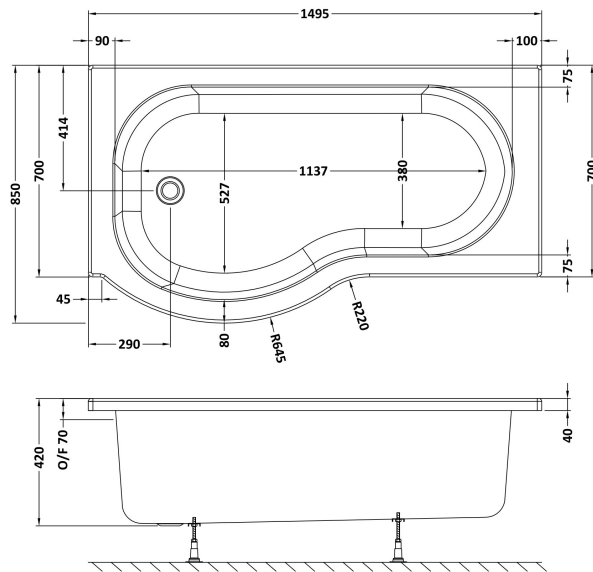

### Packaging Details

Barcode: 5056211822370

**Sales Code:** WBP103

**Description:** 1500mm P Shaped Showerbath Lh

**Product Dimensions**

Length (mm):	1500
Width (mm):	850
Depth (mm):	415
Nett Weight (kg):	19

**Packaging Dimensions**

Length (mm):	1500
Width (mm):	900
Depth (mm):	415
Gross Weight (kg):	19

**Packaging Data**

Box Colour:	Brown Cardboard Sleeve
Box Qty:	1
Label Size:	x
Label Colour:	White Label
Label Qty:	

**Outer Box Dimensions (If Applicable)**

Length (mm):	
Width (mm):	
Height (mm):	
Gross Weight (kg):	
Barcode:	5055275824627

**Product Details**

Country of Origin:	Turkey
Fitting Instruction:	No
Certification:	FSC: CE & UKCA:
Material Colour Reference:	
Product Material:	Acrylic
Material Thickness:	
Volume (Ltr):	164L
Displaced Capacity:	94L
Leg Set Included:	Not Applicable
Waste Included:	Not Applicable
Drilled/Undrilled:	Not Applicable
Includes Grips:	Not Applicable
Embossed:	Not Applicable
No of Tapholes:	
Anti-Slip:	Not Applicable

Sales Code: WBL001

Description: Bath Leg Set

**Product Dimensions**

Length (mm):	650
Width (mm):	650
Depth (mm):	60
Nett Weight (kg):	2.5

**Packaging Dimensions**

Length (mm):	665
Width (mm):	55
Depth (mm):	42
Gross Weight (kg):	2.5