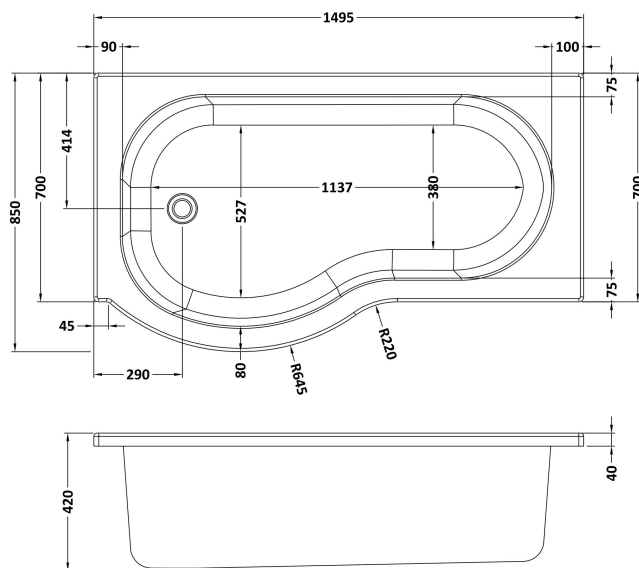

Sales Code: WBP1585L

Description: 1500 X 850 P Shape Bath Lh

Packaging Details

Barcode: 5056211822370

Sales Code: WBP103

Description: 1500mm P Shaped Showerbath Lh

Product Dimensions

Length (mm):	1500
Width (mm):	850
Depth (mm):	415
Nett Weight (kg):	19

Packaging Dimensions

Length (mm):	1500
Width (mm):	900
Depth (mm):	415
Gross Weight (kg):	19

Packaging Data

Box Colour:	Brown Cardboard Sleeve
Box Qty:	1
Label Size:	x
Label Colour:	White Label
Label Qty:	

Outer Box Dimensions (If Applicable)

Length (mm):	
Width (mm):	
Height (mm):	
Gross Weight (kg):	
Barcode:	5055275824627

Product Details

Country of Origin:	Turkey
Fitting Instruction:	No
Certification:	FSC: CE & UKCA:
Material Colour Reference:	
Product Material:	Acrylic
Material Thickness:	
Volume (Ltr):	164L
Displaced Capacity:	94L
Leg Set Included:	Not Applicable
Waste Included:	Not Applicable
Drilled/Undrilled:	Not Applicable
Includes Grips:	Not Applicable
Embossed:	Not Applicable
No of Tapholes:	
Anti-Slip:	Not Applicable

Sales Code: WBL001

Description: Bath Leg Set

Product Dimensions

Length (mm):	650
Width (mm):	650
Depth (mm):	60
Nett Weight (kg):	2.5

Packaging Dimensions

Length (mm):	665
Width (mm):	55
Depth (mm):	42
Gross Weight (kg):	2.5