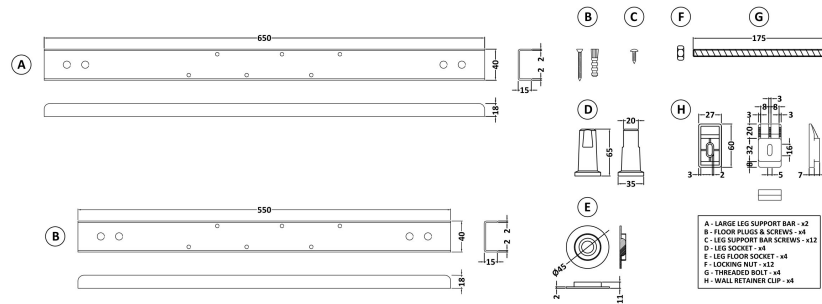

### Packaging Details

Barcode: 5056211822370

**Sales Code:** WBP103

**Description:** 1500mm P Shaped Showerbath Lh

**Product Dimensions**

Length (mm):	1500
Width (mm):	850
Depth (mm):	415
Nett Weight (kg):	19

**Outer Box Dimensions (If Applicable)**

Length (mm):	
Width (mm):	
Height (mm):	
Gross Weight (kg):	
Barcode:	5055275824627

**Product Details**

Country of Origin:	Turkey
Fitting Instruction:	No
Certification:	FSC: CE & UKCA:
Material Colour Reference:	
Product Material:	Acrylic
Material Thickness:	
Volume (Ltr):	164L
Displaced Capacity:	94L
Leg Set Included:	Not Applicable
Waste Included:	Not Applicable
Drilled/Undrilled:	Not Applicable
Includes Grips:	Not Applicable
Embossed:	Not Applicable
No of Tapholes:	
Anti-Slip:	Not Applicable

Sales Code: WBL001

Description: Bath Leg Set

**Product Dimensions**

Length (mm):	650
Width (mm):	650
Depth (mm):	60
Nett Weight (kg):	2.5

**Packaging Dimensions**

Length (mm):	665
Width (mm):	55
Depth (mm):	42
Gross Weight (kg):	2.5

**Packaging Data**

Box Colour:	Brown Cardboard Sleeve
Box Qty:	1
Label Size:	100 x 50
Label Colour:	White Label
Label Qty:	2

**Outer Box Dimensions (If Applicable)**

Length (mm):	
Width (mm):	
Height (mm):	
Gross Weight (kg):	
Barcode:	5056211809197