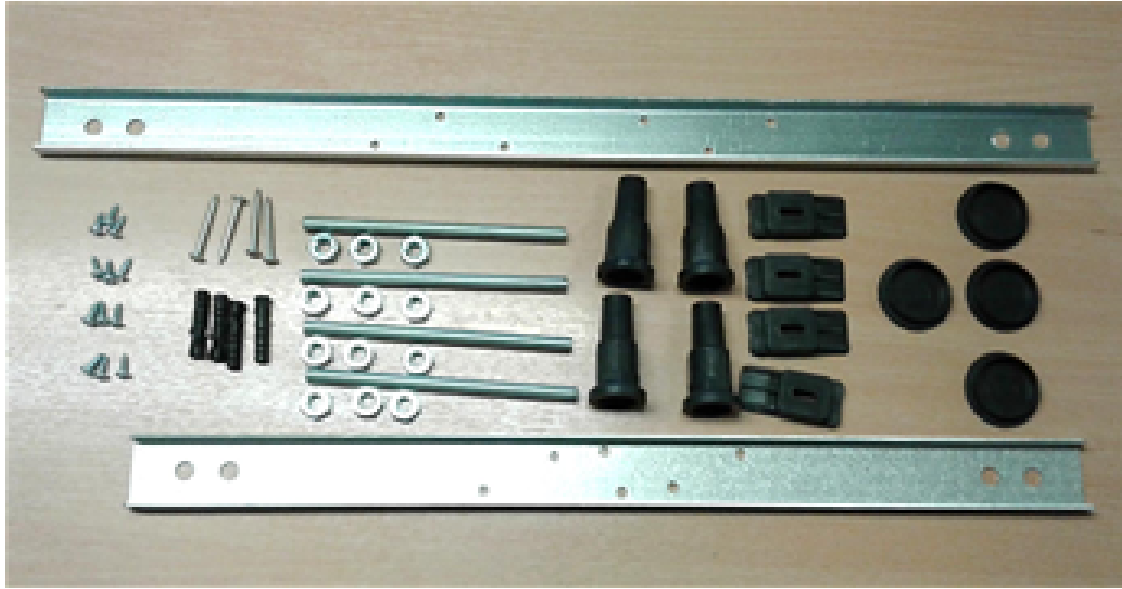

### Packaging Details

Barcode: 5056211822370

**Sales Code:** WBP103

**Description:** 1500mm P Shaped Showerbath Lh

**Product Dimensions**

Length (mm):	1500
Width (mm):	850
Depth (mm):	415
Nett Weight (kg):	19

**Packaging Dimensions**

Length (mm):	1500
Width (mm):	900
Depth (mm):	415
Gross Weight (kg):	19

**Packaging Data**

Box Colour:	Brown Cardboard Sleeve
Box Qty:	1
Label Size:	x
Label Colour:	White Label
Label Qty:	

**Outer Box Dimensions (If Applicable)**

Length (mm):	
Width (mm):	
Height (mm):	
Gross Weight (kg):	
Barcode:	5055275824627

**Product Details**

Country of Origin:	Turkey
Fitting Instruction:	No
Certification:	FSC: CE & UKCA:
Material Colour Reference:	
Product Material:	Acrylic
Material Thickness:	
Volume (Ltr):	164L
Displaced Capacity:	94L
Leg Set Included:	Not Applicable
Waste Included:	Not Applicable
Drilled/Undrilled:	Not Applicable
Includes Grips:	Not Applicable
Embossed:	Not Applicable
No of Tapholes:	
Anti-Slip:	Not Applicable

Sales Code: WBL001

Description: Bath Leg Set

**Product Dimensions**

Length (mm):	650
Width (mm):	650
Depth (mm):	60
Nett Weight (kg):	2.5

**Packaging Dimensions**

Length (mm):	665
Width (mm):	55
Depth (mm):	42
Gross Weight (kg):	2.5