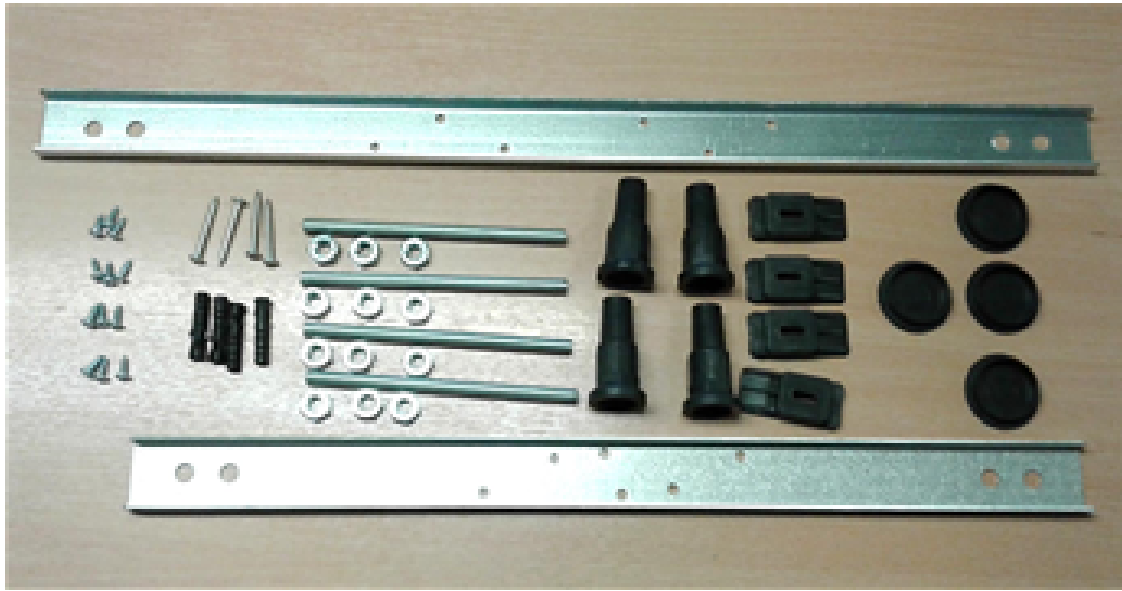

Sales Code: WBP1585L

Description: 1500 X 850 P Shape Bath Lh

Packaging Details

Barcode: 5056211822370

Sales Code: WBP103

Description: 1500mm P Shaped Showerbath Lh

Product Dimensions

Length (mm):	1500
Width (mm):	850
Depth (mm):	415
Nett Weight (kg):	19

Packaging Dimensions

Length (mm):	1500
Width (mm):	900
Depth (mm):	415
Gross Weight (kg):	19

Packaging Data

Box Colour:	Brown Cardboard Sleeve
Box Qty:	1
Label Size:	x
Label Colour:	White Label
Label Qty:	

Outer Box Dimensions (If Applicable)

Length (mm):	
Width (mm):	
Height (mm):	
Gross Weight (kg):	
Barcode:	5055275824627

Product Details

Country of Origin:	Turkey
Fitting Instruction:	No
Certification:	FSC: CE & UKCA:
Material Colour Reference:	
Product Material:	Acrylic
Material Thickness:	
Volume (Ltr):	164L
Displaced Capacity:	94L
Leg Set Included:	Not Applicable
Waste Included:	Not Applicable
Drilled/Undrilled:	Not Applicable
Includes Grips:	Not Applicable
Embossed:	Not Applicable
No of Tapholes:	
Anti-Slip:	Not Applicable

Sales Code: WBL001

Description: Bath Leg Set

Product Dimensions

Length (mm):	650
Width (mm):	650
Depth (mm):	60
Nett Weight (kg):	2.5

Packaging Dimensions

Length (mm):	665
Width (mm):	55
Depth (mm):	42
Gross Weight (kg):	2.5