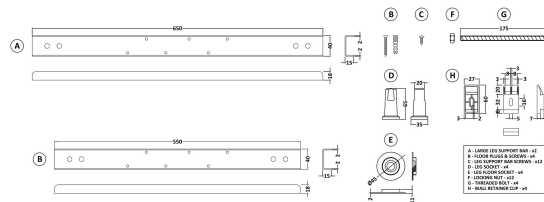

Packaging Dimensions

Length (mm):	1500
Width (mm):	900
Depth (mm):	415
Gross Weight (kg):	19

Packaging Data

Box Colour:	Brown Cardboard Sleeve
Box Qty:	1
Label Size:	x
Label Colour:	White Label
Label Qty:	

Outer Box Dimensions (If Applicable)

Length (mm):	
Width (mm):	
Height (mm):	
Gross Weight (kg):	
Barcode:	5055275824627

Product Details

Country of Origin:	Turkey
Fitting Instruction:	No
Certification:	FSC: CE & UKCA:
Material Colour Reference:	
Product Material:	Acrylic
Material Thickness:	
Volume (Ltr):	164L
Displaced Capacity:	94L
Leg Set Included:	Not Applicable
Waste Included:	Not Applicable
Drilled/Undrilled:	Not Applicable
Includes Grips:	Not Applicable
Embossed:	Not Applicable
No of Tapholes:	
Anti-Slip:	Not Applicable

Sales Code: WBL001

Description: Bath Leg Set

Product Dimensions

Length (mm):	650
Width (mm):	650
Depth (mm):	60
Nett Weight (kg):	2.5

Packaging Dimensions

Length (mm):	665
Width (mm):	55
Depth (mm):	42
Gross Weight (kg):	2.5

Packaging Data

Box Colour:	Brown Cardboard Sleeve
Box Qty:	1
Label Size:	100 x 50
Label Colour:	White Label
Label Qty:	2

Outer Box Dimensions (If Applicable)

Length (mm):	
Width (mm):	
Height (mm):	
Gross Weight (kg):	
Barcode:	5056211809197