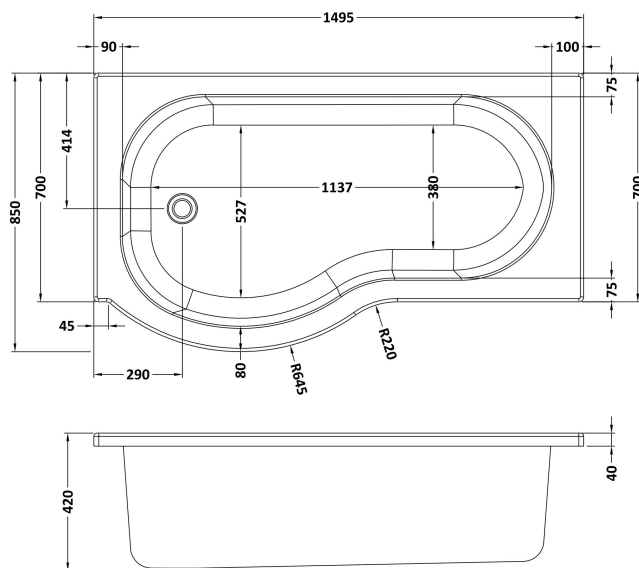

Sales Code: WBP103

Description: 1500mm P Shaped Showerbath Lh

Product Dimensions

Length (mm):	1500
Width (mm):	850
Depth (mm):	415
Nett Weight (kg):	19

Packaging Dimensions

Length (mm):	1500
Width (mm):	900
Depth (mm):	415
Gross Weight (kg):	19

Packaging Data

Box Colour:	Brown Cardboard Sleeve
Box Qty:	1
Label Size:	x
Label Colour:	White Label
Label Qty:	

Outer Box Dimensions (If Applicable)

Length (mm):	
Width (mm):	
Height (mm):	
Gross Weight (kg):	
Barcode:	5055275824627

Product Details

Country of Origin:	Turkey
Fitting Instruction:	No
Certification:	FSC: CE & UKCA:
Material Colour Reference:	
Product Material:	Acrylic
Material Thickness:	
Volume (Ltr):	164L
Displaced Capacity:	94L
Leg Set Included:	Not Applicable
Waste Included:	Not Applicable
Drilled/Undrilled:	Not Applicable
Includes Grips:	Not Applicable
Embossed:	Not Applicable
No of Tapholes:	
Anti-Slip:	Not Applicable