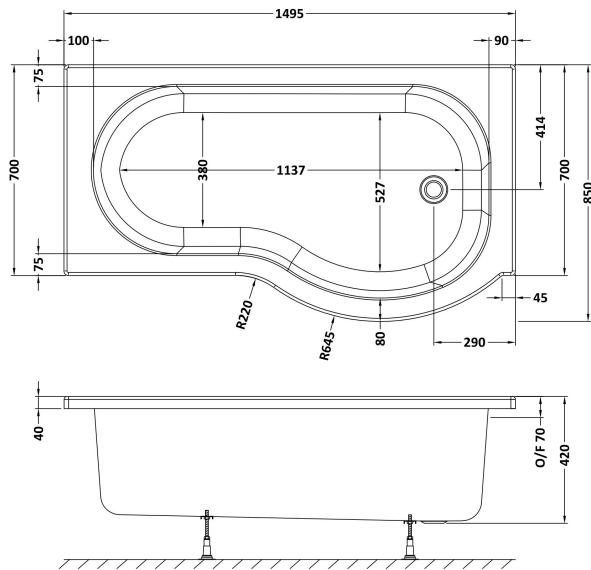

Sales Code: WBP1585R

Description: 1500 X 850 P Shape Bath Rh

Packaging Details

Barcode: 5056211822387

Sales Code: WBP104

Description: 1500mm P Shaped Showerbath Rh

Product Dimensions

Length (mm):	1500
Width (mm):	850
Depth (mm):	415
Nett Weight (kg):	19

Packaging Dimensions

Length (mm):	1500
Width (mm):	900
Depth (mm):	415
Gross Weight (kg):	19

Packaging Data

Box Colour:	Brown Cardboard Sleeve
Box Qty:	1
Label Size:	300 x 35
Label Colour:	White Label
Label Qty:	2

Outer Box Dimensions (If Applicable)

Length (mm):	
Width (mm):	
Height (mm):	
Gross Weight (kg):	
Barcode:	5055275824641

Product Details

Country of Origin:	Turkey
Fitting Instruction:	No
Certification:	FSC: CE & UKCA:
Material Colour Reference:	European White
Product Material:	Acrylic
Material Thickness:	4mm
Volume (Ltr):	
Displaced Capacity:	
Leg Set Included:	Not Applicable
Waste Included:	Not Applicable
Drilled/Undrilled:	Not Applicable
Includes Grips:	Not Applicable
Embossed:	Not Applicable
No of Tapholes:	None
Anti-Slip:	Not Applicable

Sales Code: WBL001

Description: Bath Leg Set

Product Dimensions

Length (mm):	650
Width (mm):	650
Depth (mm):	60
Nett Weight (kg):	2.5

Packaging Dimensions

Length (mm):	665
Width (mm):	55
Depth (mm):	42
Gross Weight (kg):	2.5