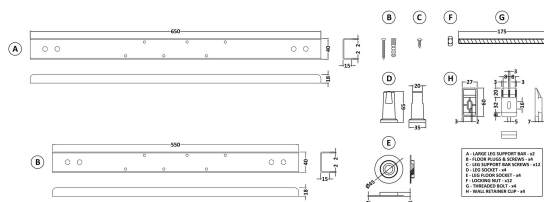

Packaging Dimensions

Length (mm):	1500
Width (mm):	900
Depth (mm):	415
Gross Weight (kg):	19

Packaging Data

Box Colour:	Brown Cardboard Sleeve
Box Qty:	1
Label Size:	300 x 35
Label Colour:	White Label
Label Qty:	2

Outer Box Dimensions (If Applicable)

Length (mm):	
Width (mm):	
Height (mm):	
Gross Weight (kg):	
Barcode:	5055275824641

Product Details

Country of Origin:	Turkey
Fitting Instruction:	No
Certification:	FSC: CE & UKCA:
Material Colour Reference:	European White
Product Material:	Acrylic
Material Thickness:	4mm
Volume (Ltr):	
Displaced Capacity:	
Leg Set Included:	Not Applicable
Waste Included:	Not Applicable
Drilled/Undrilled:	Not Applicable
Includes Grips:	Not Applicable
Embossed:	Not Applicable
No of Tapholes:	None
Anti-Slip:	Not Applicable

Sales Code: WBL001

Description: Bath Leg Set

Product Dimensions

Length (mm):	650
Width (mm):	650
Depth (mm):	60
Nett Weight (kg):	2.5

Packaging Dimensions

Length (mm):	665
Width (mm):	55
Depth (mm):	42
Gross Weight (kg):	2.5

Packaging Data

Box Colour:	Brown Cardboard Sleeve
Box Qty:	1
Label Size:	100 x 50
Label Colour:	White Label
Label Qty:	2

Outer Box Dimensions (If Applicable)

Length (mm):	
Width (mm):	
Height (mm):	
Gross Weight (kg):	
Barcode:	5056211809197