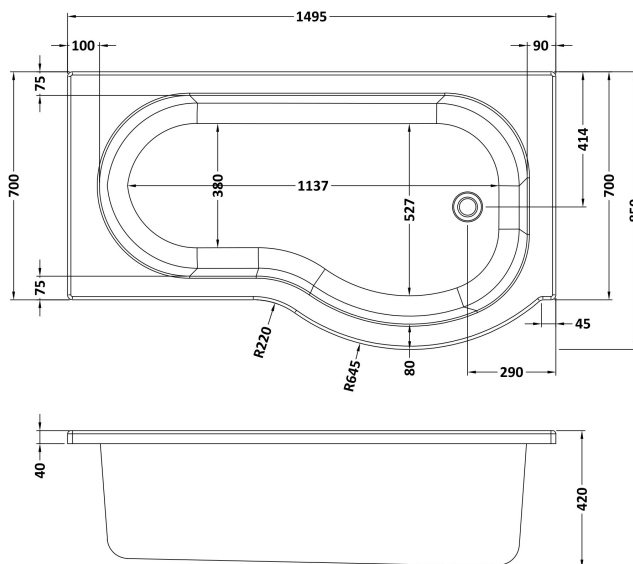

Sales Code: WBP1585R

Description: 1500 X 850 P Shape Bath Rh

Packaging Details

Barcode: 5056211822387

Sales Code: WBP104

Description: 1500mm P Shaped Showerbath Rh

Product Dimensions

Length (mm):	1500
Width (mm):	850
Depth (mm):	415
Nett Weight (kg):	19

Packaging Dimensions

Length (mm):	1500
Width (mm):	900
Depth (mm):	415
Gross Weight (kg):	19

Packaging Data

Box Colour:	Brown Cardboard Sleeve
Box Qty:	1
Label Size:	300 x 35
Label Colour:	White Label
Label Qty:	2

Outer Box Dimensions (If Applicable)

Length (mm):	
Width (mm):	
Height (mm):	
Gross Weight (kg):	
Barcode:	5055275824641

Product Details

Country of Origin:	Turkey
Fitting Instruction:	No
Certification:	FSC: CE & UKCA:
Material Colour Reference:	European White
Product Material:	Acrylic
Material Thickness:	4mm
Volume (Ltr):	
Displaced Capacity:	
Leg Set Included:	Not Applicable
Waste Included:	Not Applicable
Drilled/Undrilled:	Not Applicable
Includes Grips:	Not Applicable
Embossed:	Not Applicable
No of Tapholes:	None
Anti-Slip:	Not Applicable

Sales Code: WBL001

Description: Bath Leg Set

Product Dimensions

Length (mm):	650
Width (mm):	650
Depth (mm):	60
Nett Weight (kg):	2.5

Packaging Dimensions

Length (mm):	665
Width (mm):	55
Depth (mm):	42
Gross Weight (kg):	2.5