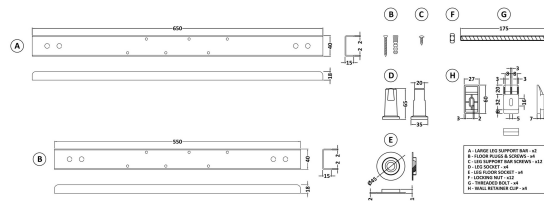

Packaging Dimensions

Length (mm):	1500
Width (mm):	900
Depth (mm):	415
Gross Weight (kg):	19

Packaging Data

Box Colour:	Brown Cardboard Sleeve
Box Qty:	1
Label Size:	300 x 35
Label Colour:	White Label
Label Qty:	2

Outer Box Dimensions (If Applicable)

Length (mm):	
Width (mm):	
Height (mm):	
Gross Weight (kg):	
Barcode:	5055275824641

Product Details

Country of Origin:	Turkey
Fitting Instruction:	No
Certification:	FSC: CE & UKCA:
Material Colour Reference:	European White
Product Material:	Acrylic
Material Thickness:	4mm
Volume (Ltr):	
Displaced Capacity:	
Leg Set Included:	Not Applicable
Waste Included:	Not Applicable
Drilled/Undrilled:	Not Applicable
Includes Grips:	Not Applicable
Embossed:	Not Applicable
No of Tapholes:	None
Anti-Slip:	Not Applicable

Sales Code: WBL001

Description: Bath Leg Set

Product Dimensions

Length (mm):	650
Width (mm):	650
Depth (mm):	60
Nett Weight (kg):	2.5

Packaging Dimensions

Length (mm):	665
Width (mm):	55
Depth (mm):	42
Gross Weight (kg):	2.5

Packaging Data

Box Colour:	Brown Cardboard Sleeve
Box Qty:	1
Label Size:	100 x 50
Label Colour:	White Label
Label Qty:	2

Outer Box Dimensions (If Applicable)

Length (mm):	
Width (mm):	
Height (mm):	
Gross Weight (kg):	
Barcode:	5056211809197