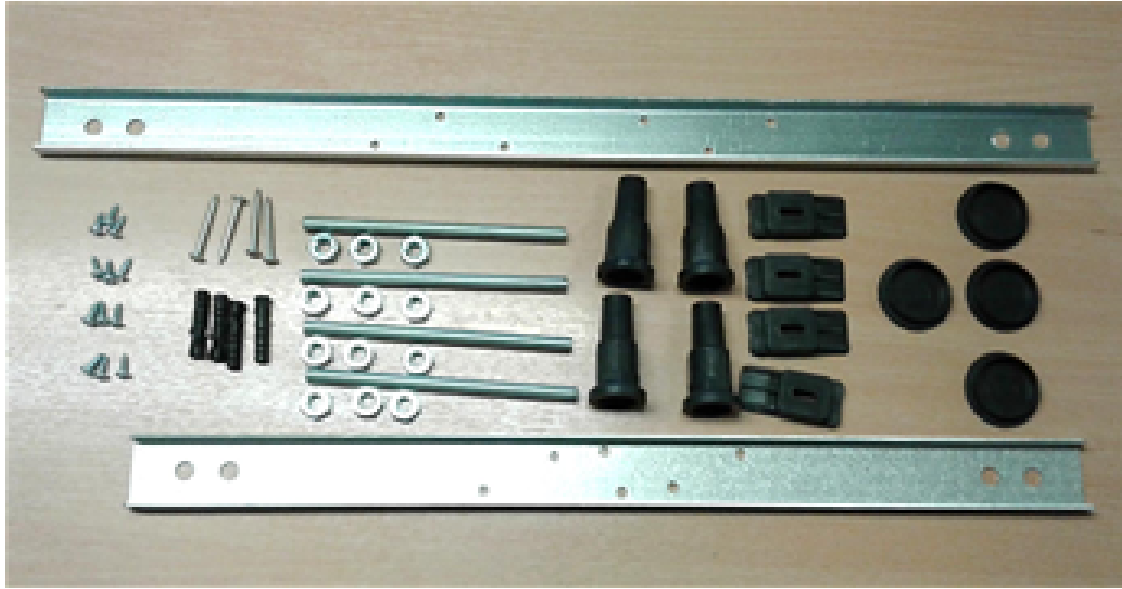

Sales Code: WBP1585R

Description: 1500 X 850 P Shape Bath Rh

Packaging Details

Barcode: 5056211822387

Sales Code: WBP104

Description: 1500mm P Shaped Showerbath Rh

Product Dimensions

Length (mm):	1500
Width (mm):	850
Depth (mm):	415
Nett Weight (kg):	19

Packaging Dimensions

Length (mm):	1500
Width (mm):	900
Depth (mm):	415
Gross Weight (kg):	19

Packaging Data

Box Colour:	Brown Cardboard Sleeve
Box Qty:	1
Label Size:	300 x 35
Label Colour:	White Label
Label Qty:	2

Outer Box Dimensions (If Applicable)

Length (mm):	
Width (mm):	
Height (mm):	
Gross Weight (kg):	
Barcode:	5055275824641

Product Details

Country of Origin:	Turkey
Fitting Instruction:	No
Certification:	FSC: CE & UKCA:
Material Colour Reference:	European White
Product Material:	Acrylic
Material Thickness:	4mm
Volume (Ltr):	
Displaced Capacity:	
Leg Set Included:	Not Applicable
Waste Included:	Not Applicable
Drilled/Undrilled:	Not Applicable
Includes Grips:	Not Applicable
Embossed:	Not Applicable
No of Tapholes:	None
Anti-Slip:	Not Applicable

Sales Code: WBL001

Description: Bath Leg Set

Product Dimensions

Length (mm):	650
Width (mm):	650
Depth (mm):	60
Nett Weight (kg):	2.5

Packaging Dimensions

Length (mm):	665
Width (mm):	55
Depth (mm):	42
Gross Weight (kg):	2.5