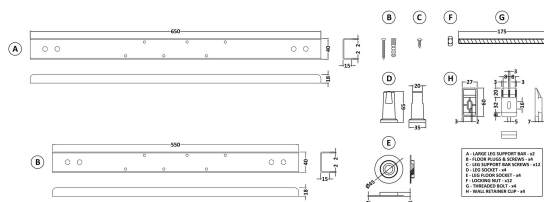

Packaging Dimensions

Length (mm):	700
Width (mm):	1600
Depth (mm):	850
Gross Weight (kg):	17.5

Packaging Data

Box Colour:	Brown Cardboard Sleeve
Box Qty:	1
Label Size:	192 x 38
Label Colour:	White Label
Label Qty:	1

Outer Box Dimensions (If Applicable)

Length (mm):	
Width (mm):	
Height (mm):	
Gross Weight (kg):	
Barcode:	5056211822240

Product Details

Country of Origin:	Turkey
Fitting Instruction:	No
Certification:	FSC: No CE & UKCA: Yes
Material Colour Reference:	European White
Product Material:	Acrylic
Material Thickness:	
Volume (Ltr):	190L
Displaced Capacity:	120L
Leg Set Included:	Legset Not Included
Waste Included:	Waste Not Included
Drilled/Undrilled:	Undrilled For Taps
Includes Grips:	No Grips Supplied
Embossed:	No
No of Tapholes:	None
Anti-Slip:	No

Sales Code: WBL001

Description: Bath Leg Set

Product Dimensions

Length (mm):	650
Width (mm):	650
Depth (mm):	60
Nett Weight (kg):	2.5

Packaging Dimensions

Length (mm):	665
Width (mm):	55
Depth (mm):	42
Gross Weight (kg):	2.5

Packaging Data

Box Colour:	Brown Cardboard Sleeve
Box Qty:	1
Label Size:	100 x 50
Label Colour:	White Label
Label Qty:	2

Outer Box Dimensions (If Applicable)

Length (mm):	
Width (mm):	
Height (mm):	
Gross Weight (kg):	
Barcode:	5056211809197