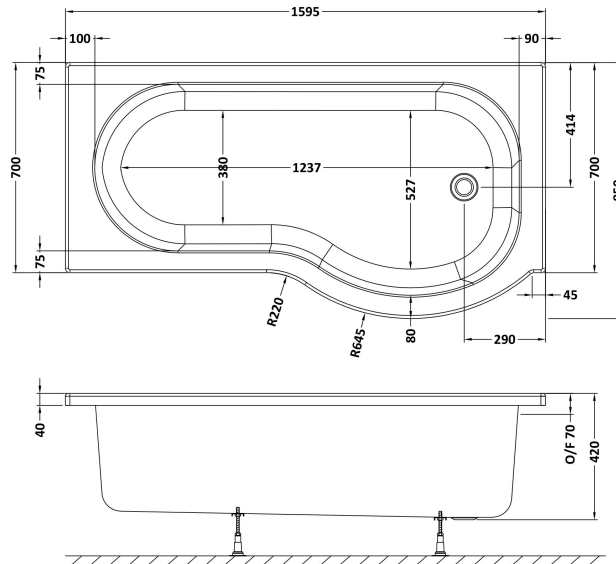

Sales Code: WBP1685R

Description: 1600 X 850 P Shape Bath Rh

Packaging Details

Barcode: 5056211822424

Sales Code: WBP106

Description: 1600mm P Shaped Showerbath Rh

Product Dimensions

Length (mm):	1600
Width (mm):	850
Depth (mm):	410
Nett Weight (kg):	17.5

Packaging Dimensions

Length (mm):	700
Width (mm):	1600
Depth (mm):	850
Gross Weight (kg):	17.5

Packaging Data

Box Colour:	Brown Cardboard Sleeve
Box Qty:	1
Label Size:	192 x 38
Label Colour:	White Label
Label Qty:	1

Outer Box Dimensions (If Applicable)

Length (mm):	
Width (mm):	
Height (mm):	
Gross Weight (kg):	
Barcode:	5056211822240

Product Details

Country of Origin:	Turkey
Fitting Instruction:	No
Certification:	FSC: No CE & UKCA: Yes
Material Colour Reference:	European White
Product Material:	Acrylic
Material Thickness:	
Volume (Ltr):	190L
Displaced Capacity:	120L
Leg Set Included:	Legset Not Included
Waste Included:	Waste Not Included
Drilled/Undrilled:	Undrilled For Taps
Includes Grips:	No Grips Supplied
Embossed:	No
No of Tapholes:	None
Anti-Slip:	No

Sales Code: WBL001

Description: Bath Leg Set

Product Dimensions

Length (mm):	650
Width (mm):	650
Depth (mm):	60
Nett Weight (kg):	2.5

Packaging Dimensions

Length (mm):	665
Width (mm):	55
Depth (mm):	42
Gross Weight (kg):	2.5