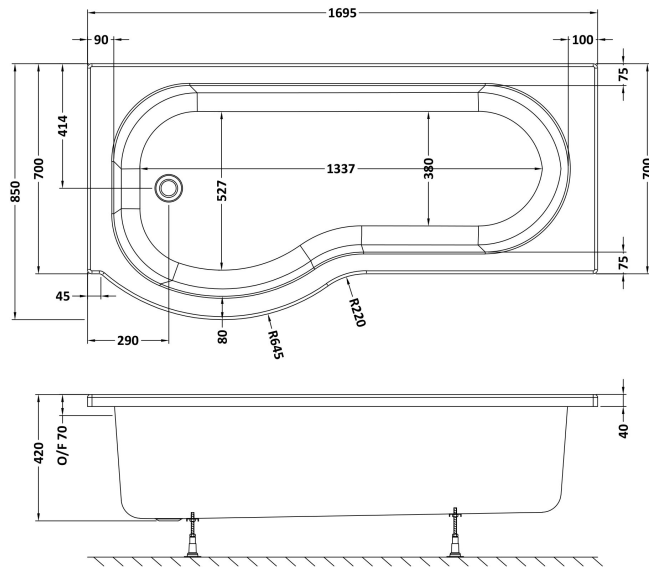

Sales Code: WBP1785L

Description: "P" Shower Bath Lh (L-170 X W-850/700)

### Packaging Details

Barcode: 5056211822394

Sales Code: WBP101

Description: 1700mm P Shaped Showerbath Lh

### Product Dimensions

Length (mm):	1700
Width (mm):	850
Depth (mm):	415
Nett Weight (kg):	19

### Packaging Dimensions

Length (mm):	1700
Width (mm):	900
Depth (mm):	415
Gross Weight (kg):	19