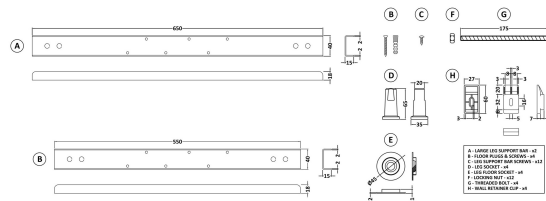

### Product Dimensions

Length (mm):	1700
Width (mm):	850
Depth (mm):	415
Nett Weight (kg):	19

### Outer Box Dimensions (If Applicable)

Length (mm):	
Width (mm):	
Height (mm):	
Gross Weight (kg):	
Barcode:	5055275824573

### Product Details

Country of Origin:	Turkey
Fitting Instruction:	No
Certification:	FSC: CE & UKCA:
Material Colour Reference:	European White
Product Material:	Acrylic
Material Thickness:	4mm
Volume (Ltr):	182L
Displaced Capacity:	112L
Leg Set Included:	Not Applicable
Waste Included:	Not Applicable
Drilled/Undrilled:	Not Applicable
Includes Grips:	Not Applicable
Embossed:	Not Applicable
No of Tapholes:	None
Anti-Slip:	Not Applicable

Sales Code: WBL001

Description: Bath Leg Set

**Product Dimensions**

Length (mm):	650
Width (mm):	650
Depth (mm):	60
Nett Weight (kg):	2.5

**Packaging Dimensions**

Length (mm):	665
Width (mm):	55
Depth (mm):	42
Gross Weight (kg):	2.5