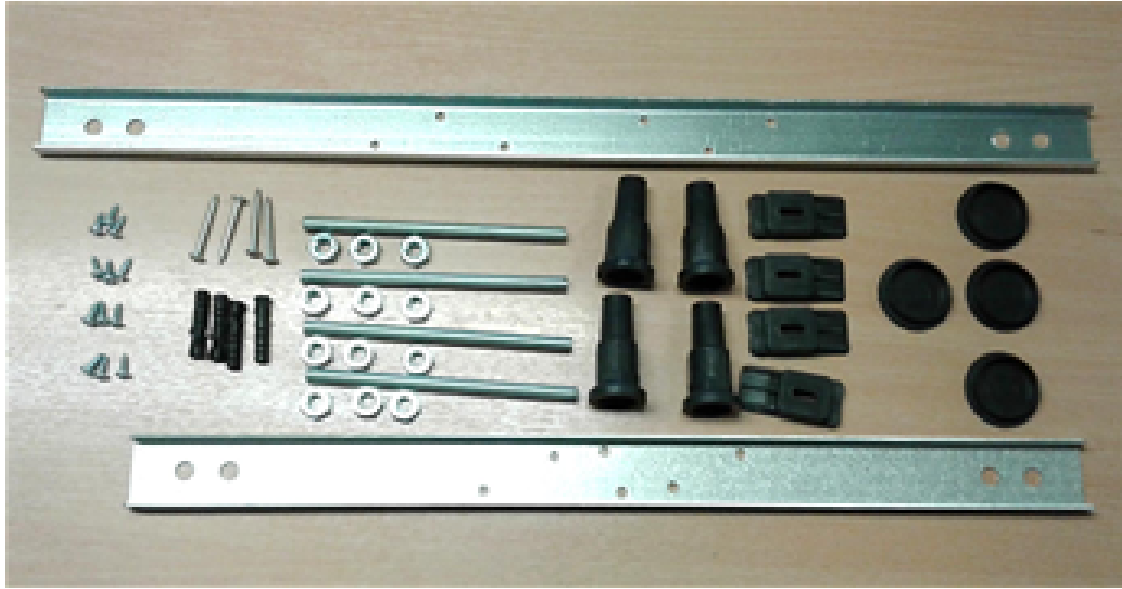

### Outer Box Dimensions (If Applicable)

Length (mm):	
Width (mm):	
Height (mm):	
Gross Weight (kg):	
Barcode:	5055275824573

### Product Details

Country of Origin:	Turkey
Fitting Instruction:	No
Certification:	FSC: CE & UKCA:
Material Colour Reference:	European White
Product Material:	Acrylic
Material Thickness:	4mm
Volume (Ltr):	182L
Displaced Capacity:	112L
Leg Set Included:	Not Applicable
Waste Included:	Not Applicable
Drilled/Undrilled:	Not Applicable
Includes Grips:	Not Applicable
Embossed:	Not Applicable
No of Tapholes:	None
Anti-Slip:	Not Applicable

Sales Code: WBL001

Description: Bath Leg Set

**Product Dimensions**

Length (mm):	650
Width (mm):	650
Depth (mm):	60
Nett Weight (kg):	2.5

**Packaging Dimensions**

Length (mm):	665
Width (mm):	55
Depth (mm):	42
Gross Weight (kg):	2.5