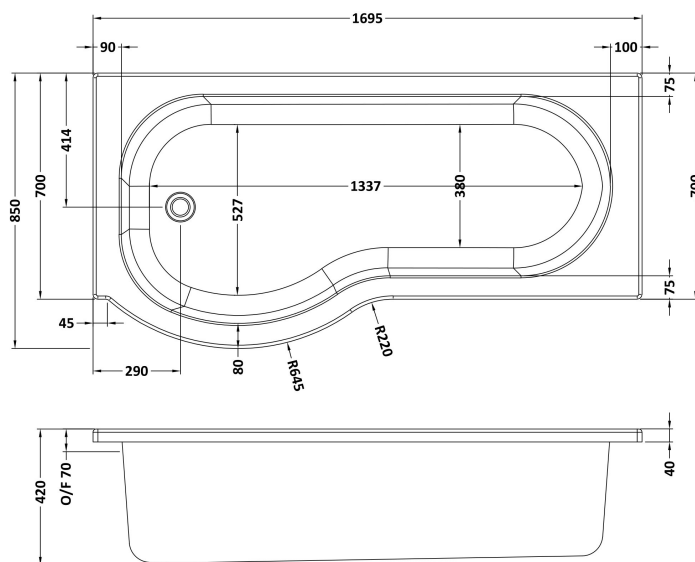

Sales Code: WBP1785L

Description: "P" Shower Bath Lh (L-170 X W-850/700)

### Packaging Details

Barcode: 5056211822394

Sales Code: WBP101

Description: 1700mm P Shaped Showerbath Lh

### Product Dimensions

Length (mm):	1700
Width (mm):	850
Depth (mm):	415
Nett Weight (kg):	19

### Packaging Dimensions

Length (mm):	1700
Width (mm):	900
Depth (mm):	415
Gross Weight (kg):	19