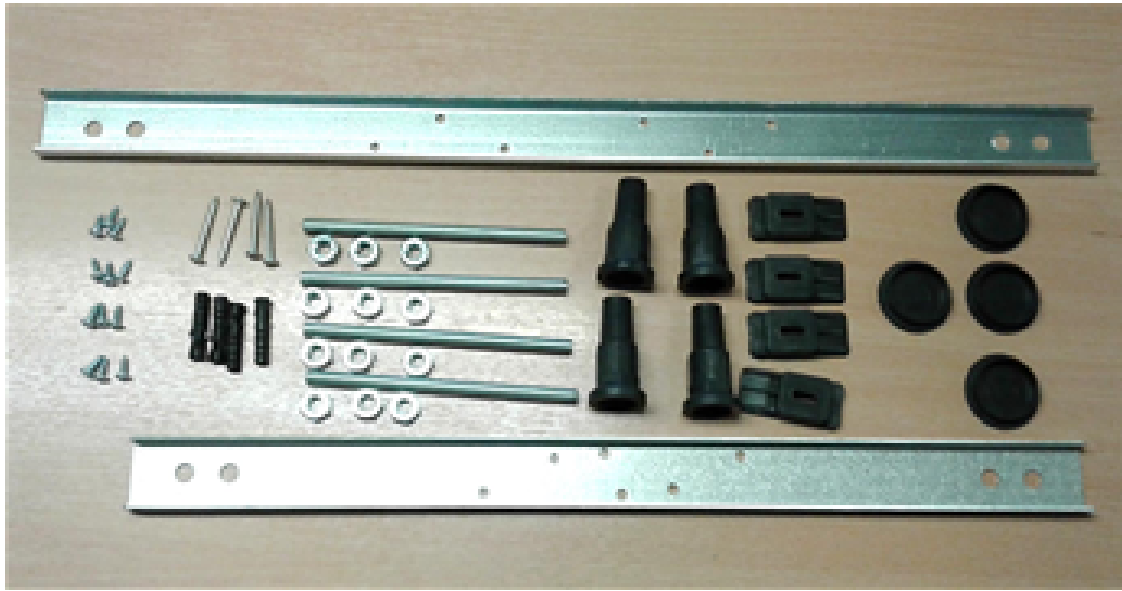

Sales Code: WBP1785R

Description: "P" Shower Bath Rh (L-170 X W-850/700)

Packaging Details

Barcode: 5056211822400

Sales Code: WBP102

Description: 1700mm P Shaped Showerbath Rh

Product Dimensions

Length (mm):	1700
Width (mm):	850
Depth (mm):	415
Nett Weight (kg):	19

Packaging Dimensions

Length (mm):	1700
Width (mm):	900
Depth (mm):	415
Gross Weight (kg):	19

Packaging Data

Box Colour:	Brown Cardboard Sleeve
Box Qty:	1
Label Size:	300 x 35
Label Colour:	White Label
Label Qty:	2

Outer Box Dimensions (If Applicable)

Length (mm):	
Width (mm):	
Height (mm):	
Gross Weight (kg):	
Barcode:	5055275824610

Product Details

Country of Origin:	Turkey
Fitting Instruction:	No
Certification:	FSC: CE & UKCA:
Material Colour Reference:	European White
Product Material:	Acrylic
Material Thickness:	4mm
Volume (Ltr):	182L
Displaced Capacity:	112L
Leg Set Included:	Not Applicable
Waste Included:	Not Applicable
Drilled/Undrilled:	Not Applicable
Includes Grips:	Not Applicable
Embossed:	Not Applicable
No of Tapholes:	None
Anti-Slip:	Not Applicable

Sales Code: WBL001

Description: Bath Leg Set

Product Dimensions

Length (mm):	650
Width (mm):	650
Depth (mm):	60
Nett Weight (kg):	2.5

Packaging Dimensions

Length (mm):	665
Width (mm):	55
Depth (mm):	42
Gross Weight (kg):	2.5