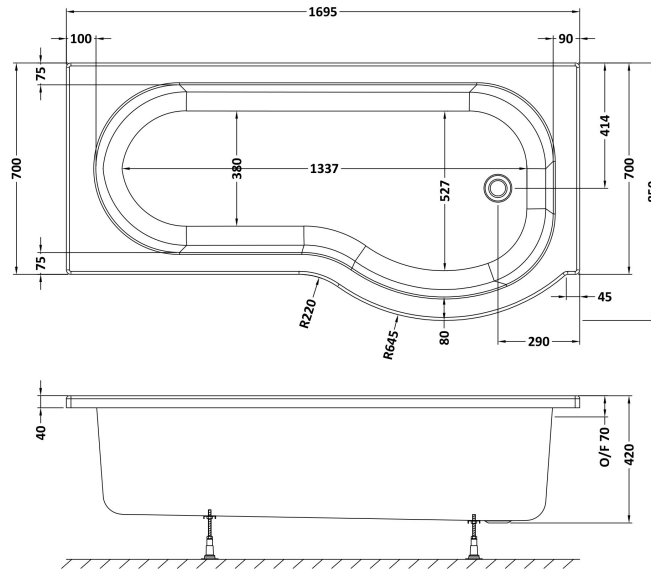

Sales Code: WBP1785R

Description: "P" Shower Bath Rh (L-170 X W-850/700)

Packaging Details

Barcode: 5056211822400

Sales Code: WBP102

Description: 1700mm P Shaped Showerbath Rh

Product Dimensions

Length (mm):	1700
Width (mm):	850
Depth (mm):	415
Nett Weight (kg):	19

Packaging Dimensions

Length (mm):	1700
Width (mm):	900
Depth (mm):	415
Gross Weight (kg):	19

Packaging Data

Box Colour:	Brown Cardboard Sleeve
Box Qty:	1
Label Size:	300 x 35
Label Colour:	White Label
Label Qty:	2

Outer Box Dimensions (If Applicable)

Length (mm):	
Width (mm):	
Height (mm):	
Gross Weight (kg):	
Barcode:	5055275824610

Product Details

Country of Origin:	Turkey
Fitting Instruction:	No
Certification:	FSC: CE & UKCA:
Material Colour Reference:	European White
Product Material:	Acrylic
Material Thickness:	4mm
Volume (Ltr):	182L
Displaced Capacity:	112L
Leg Set Included:	Not Applicable
Waste Included:	Not Applicable
Drilled/Undrilled:	Not Applicable
Includes Grips:	Not Applicable
Embossed:	Not Applicable
No of Tapholes:	None
Anti-Slip:	Not Applicable

Sales Code: WBL001

Description: Bath Leg Set

Product Dimensions

Length (mm):	650
Width (mm):	650
Depth (mm):	60
Nett Weight (kg):	2.5

Packaging Dimensions

Length (mm):	665
Width (mm):	55
Depth (mm):	42
Gross Weight (kg):	2.5