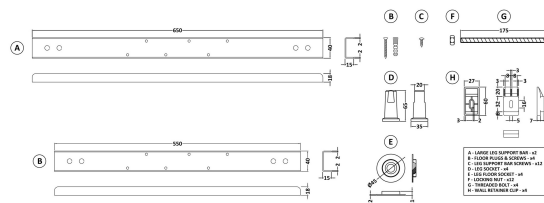

Sales Code: WBP1785R

Description: "P" Shower Bath Rh (L-170 X W-850/700)

Packaging Details

Barcode: 5056211822400

Sales Code: WBP102

Description: 1700mm P Shaped Showerbath Rh

Product Dimensions

Length (mm):	1700
Width (mm):	850
Depth (mm):	415
Nett Weight (kg):	19

Outer Box Dimensions (If Applicable)

Length (mm):	
Width (mm):	
Height (mm):	
Gross Weight (kg):	
Barcode:	5055275824610

Product Details

Country of Origin:	Turkey
Fitting Instruction:	No
Certification:	FSC: CE & UKCA:
Material Colour Reference:	European White
Product Material:	Acrylic
Material Thickness:	4mm
Volume (Ltr):	182L
Displaced Capacity:	112L
Leg Set Included:	Not Applicable
Waste Included:	Not Applicable
Drilled/Undrilled:	Not Applicable
Includes Grips:	Not Applicable
Embossed:	Not Applicable
No of Tapholes:	None
Anti-Slip:	Not Applicable

Sales Code: WBL001

Description: Bath Leg Set

Product Dimensions

Length (mm):	650
Width (mm):	650
Depth (mm):	60
Nett Weight (kg):	2.5

Packaging Dimensions

Length (mm):	665
Width (mm):	55
Depth (mm):	42
Gross Weight (kg):	2.5

Packaging Data

Box Colour:	Brown Cardboard Sleeve
Box Qty:	1
Label Size:	100 x 50
Label Colour:	White Label
Label Qty:	2

Outer Box Dimensions (If Applicable)

Length (mm):	
Width (mm):	
Height (mm):	
Gross Weight (kg):	
Barcode:	5056211809197