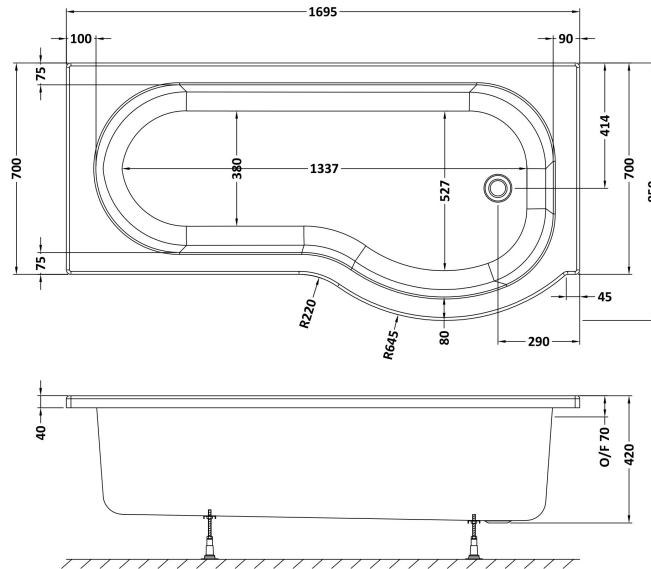

Sales Code: WBP1785R

Description: "P" Shower Bath Rh (L-170 X W-850/700)

### Packaging Details

Barcode: 5056211822400

**Sales Code:** WBP102

**Description:** 1700mm P Shaped Showerbath Rh

**Product Dimensions**

Length (mm):	1700
Width (mm):	850
Depth (mm):	415
Nett Weight (kg):	19

**Packaging Dimensions**

Length (mm):	1700
Width (mm):	900
Depth (mm):	415
Gross Weight (kg):	19

**Packaging Data**

Box Colour:	Brown Cardboard Sleeve
Box Qty:	1
Label Size:	300 x 35
Label Colour:	White Label
Label Qty:	2

**Outer Box Dimensions (If Applicable)**

Length (mm):	
Width (mm):	
Height (mm):	
Gross Weight (kg):	
Barcode:	5055275824610

**Product Details**

Country of Origin:	Turkey
Fitting Instruction:	No
Certification:	FSC: CE & UKCA:
Material Colour Reference:	European White
Product Material:	Acrylic
Material Thickness:	4mm
Volume (Ltr):	182L
Displaced Capacity:	112L
Leg Set Included:	Not Applicable
Waste Included:	Not Applicable
Drilled/Undrilled:	Not Applicable
Includes Grips:	Not Applicable
Embossed:	Not Applicable
No of Tapholes:	None
Anti-Slip:	Not Applicable