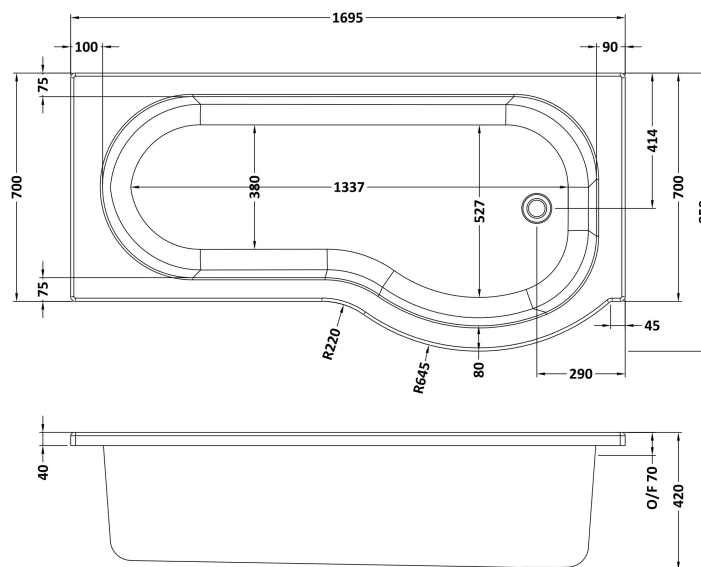

Sales Code: WBP1785R

Description: "P" Shower Bath Rh (L-170 X W-850/700)

### Packaging Details

Barcode: 5056211822400

**Sales Code:** WBP102

**Description:** 1700mm P Shaped Showerbath Rh

**Product Dimensions**

Length (mm):	1700
Width (mm):	850
Depth (mm):	415
Nett Weight (kg):	19

**Packaging Dimensions**

Length (mm):	1700
Width (mm):	900
Depth (mm):	415
Gross Weight (kg):	19

**Packaging Data**

Box Colour:	Brown Cardboard Sleeve
Box Qty:	1
Label Size:	300 x 35
Label Colour:	White Label
Label Qty:	2

**Outer Box Dimensions (If Applicable)**

Length (mm):	
Width (mm):	
Height (mm):	
Gross Weight (kg):	
Barcode:	5055275824610

**Product Details**

Country of Origin:	Turkey
Fitting Instruction:	No
Certification:	FSC: CE & UKCA:
Material Colour Reference:	European White
Product Material:	Acrylic
Material Thickness:	4mm
Volume (Ltr):	182L
Displaced Capacity:	112L
Leg Set Included:	Not Applicable
Waste Included:	Not Applicable
Drilled/Undrilled:	Not Applicable
Includes Grips:	Not Applicable
Embossed:	Not Applicable
No of Tapholes:	None
Anti-Slip:	Not Applicable