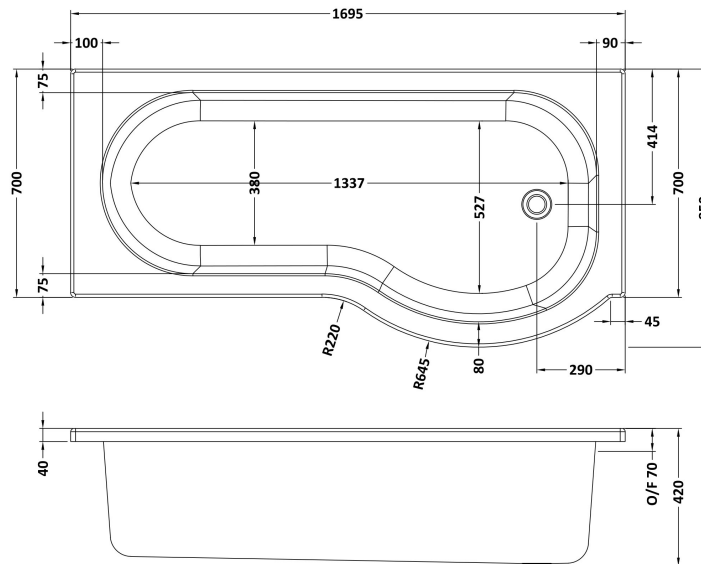

Sales Code: WBP1785R

Description: "P" Shower Bath Rh (L-170 X W-850/700)

Packaging Details

Barcode: 5056211822400

Sales Code: WBP102

Description: 1700mm P Shaped Showerbath Rh

Product Dimensions

Length (mm):	1700
Width (mm):	850
Depth (mm):	415
Nett Weight (kg):	19

Packaging Dimensions

Length (mm):	1700
Width (mm):	900
Depth (mm):	415
Gross Weight (kg):	19

Packaging Data

Box Colour:	Brown Cardboard Sleeve
Box Qty:	1
Label Size:	300 x 35
Label Colour:	White Label
Label Qty:	2

Outer Box Dimensions (If Applicable)

Length (mm):	
Width (mm):	
Height (mm):	
Gross Weight (kg):	
Barcode:	5055275824610

Product Details

Country of Origin:	Turkey
Fitting Instruction:	No
Certification:	FSC: CE & UKCA:
Material Colour Reference:	European White
Product Material:	Acrylic
Material Thickness:	4mm
Volume (Ltr):	182L
Displaced Capacity:	112L
Leg Set Included:	Not Applicable
Waste Included:	Not Applicable
Drilled/Undrilled:	Not Applicable
Includes Grips:	Not Applicable
Embossed:	Not Applicable
No of Tapholes:	None
Anti-Slip:	Not Applicable

Sales Code: WBL001

Description: Bath Leg Set

Product Dimensions

Length (mm):	650
Width (mm):	650
Depth (mm):	60
Nett Weight (kg):	2.5

Packaging Dimensions

Length (mm):	665
Width (mm):	55
Depth (mm):	42
Gross Weight (kg):	2.5