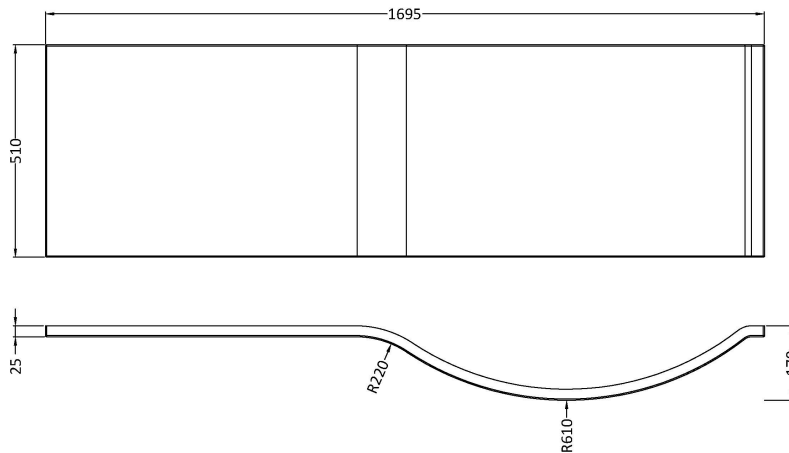

**Sales Code:** WBP200

**Description:** 1700mm P Shaped Front Panel

**Product Dimensions**

Length (mm):	1695
Width (mm):	510
Depth (mm):	170
Nett Weight (kg):	2

**Packaging Dimensions**

Length (mm):	1700
Width (mm):	520
Depth (mm):	30
Gross Weight (kg):	2

**Packaging Data**

Box Colour:	Polybagged With End Caps
Box Qty:	1
Label Size:	100 x 50
Label Colour:	White Label
Label Qty:	1

**Outer Box Dimensions (If Applicable)**

Length (mm):	
Width (mm):	
Height (mm):	
Gross Weight (kg):	
Barcode:	5055275824580

**Product Details**

Country of Origin:	Turkey
Fitting Instruction:	No
Certification:	FSC: CE & UKCA:
Material Colour Reference:	European White
Product Material:	Acrylic
Material Thickness:	2mm
Volume (Ltr):	N/A
Displaced Capacity:	N/A
Leg Set Included:	Not Applicable
Waste Included:	Not Applicable
Drilled/Undrilled:	Not Applicable
Includes Grips:	Not Applicable
Embossed:	Not Applicable
No of Tapholes:	None
Anti-Slip:	Not Applicable