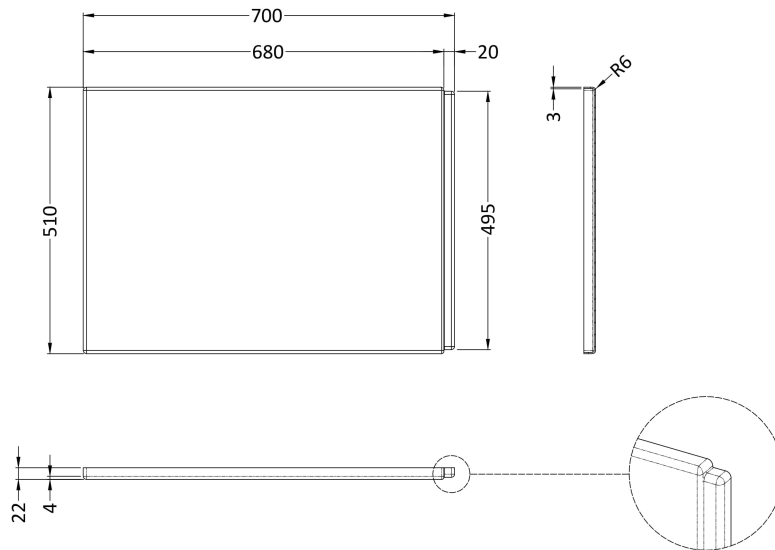

**Sales Code:** WBP201

**Description:** 700mm P Shaped End Panel

**Product Dimensions**

Length (mm):	700
Width (mm):	510
Depth (mm):	26
Nett Weight (kg):	1

**Packaging Dimensions**

Length (mm):	700
Width (mm):	510
Depth (mm):	30
Gross Weight (kg):	1

**Packaging Data**

Box Colour:	Polybagged With End Caps
Box Qty:	1
Label Size:	100 x 50
Label Colour:	White Label
Label Qty:	1

**Outer Box Dimensions (If Applicable)**

Length (mm):	
Width (mm):	
Height (mm):	
Gross Weight (kg):	
Barcode:	5055275824603

**Product Details**

Country of Origin:	Turkey
Fitting Instruction:	No
Certification:	FSC: CE & UKCA:
Material Colour Reference:	European White
Product Material:	Acrylic
Material Thickness:	2mm
Volume (Ltr):	N/A
Displaced Capacity:	N/A
Leg Set Included:	Not Applicable
Waste Included:	Not Applicable
Drilled/Undrilled:	Not Applicable
Includes Grips:	Not Applicable
Embossed:	Not Applicable
No of Tapholes:	None
Anti-Slip:	Not Applicable