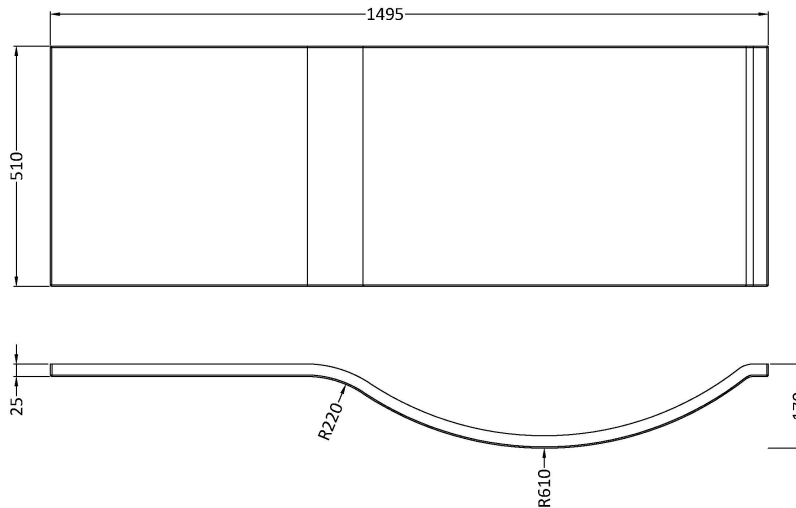

**Sales Code:** WBP202

**Description:** 1500mm P Shaped Front Panel

**Product Dimensions**

Length (mm):	1495
Width (mm):	510
Depth (mm):	170
Nett Weight (kg):	2

**Packaging Dimensions**

Length (mm):	1500
Width (mm):	520
Depth (mm):	30
Gross Weight (kg):	2

**Packaging Data**

Box Colour:	Polybagged With End Caps
Box Qty:	1
Label Size:	100 x 50
Label Colour:	White Label
Label Qty:	1

**Outer Box Dimensions (If Applicable)**

Length (mm):	
Width (mm):	
Height (mm):	
Gross Weight (kg):	
Barcode:	5055275824634

**Product Details**

Country of Origin:	Turkey
Fitting Instruction:	No
Certification:	FSC: CE & UKCA:
Material Colour Reference:	European White
Product Material:	Acrylic
Material Thickness:	2mm
Volume (Ltr):	N/A
Displaced Capacity:	N/A
Leg Set Included:	Not Applicable
Waste Included:	Not Applicable
Drilled/Undrilled:	Not Applicable
Includes Grips:	Not Applicable
Embossed:	Not Applicable
No of Tapholes:	None
Anti-Slip:	Not Applicable